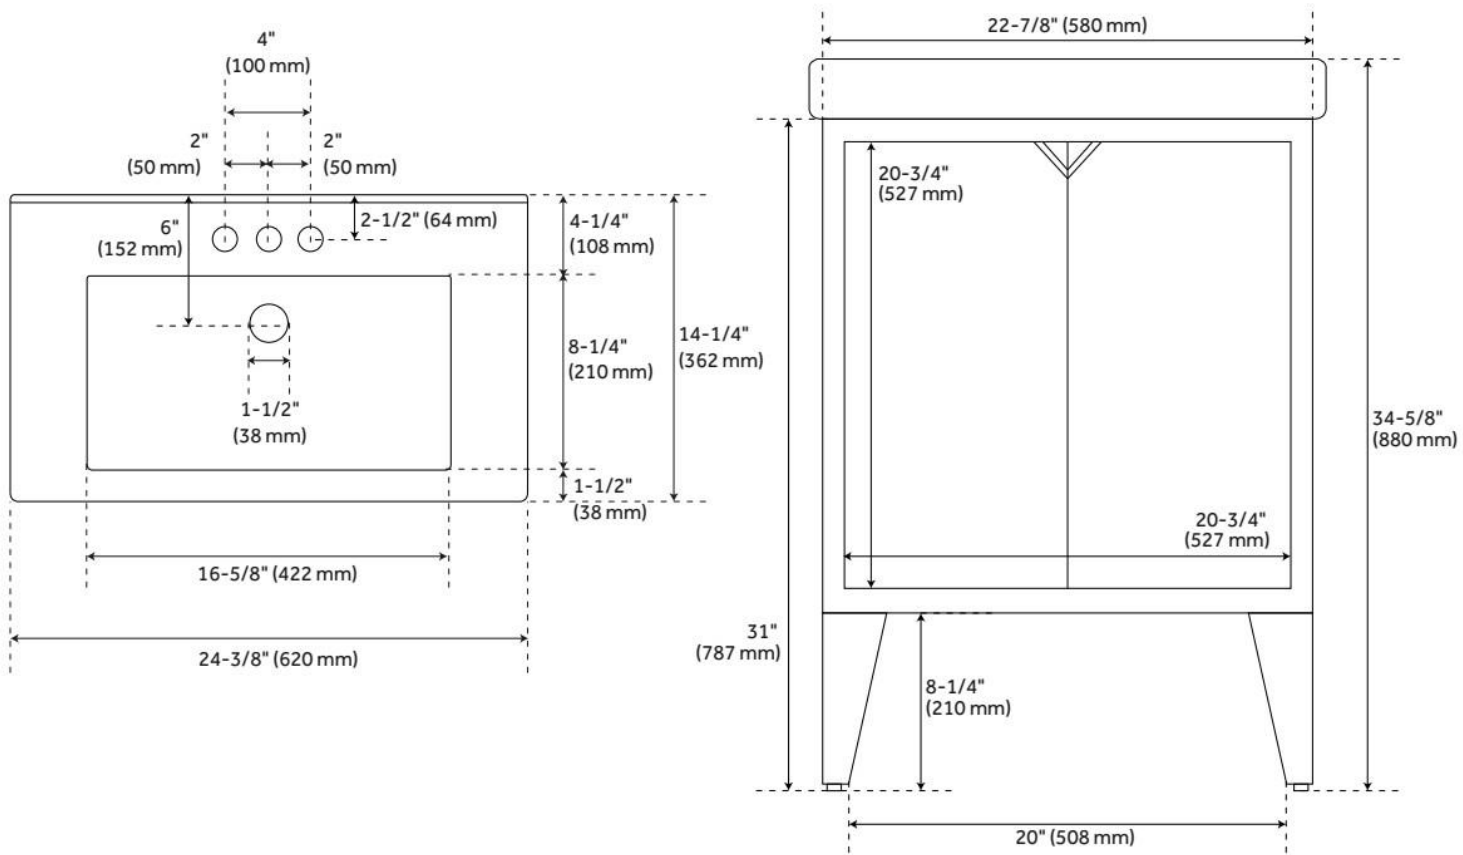

24" FIRCREST VANITY WITH INTEGRAL SINK - SANDY OAK

SKU: 483702
Code: SH483702

REVISED 7/30/2024