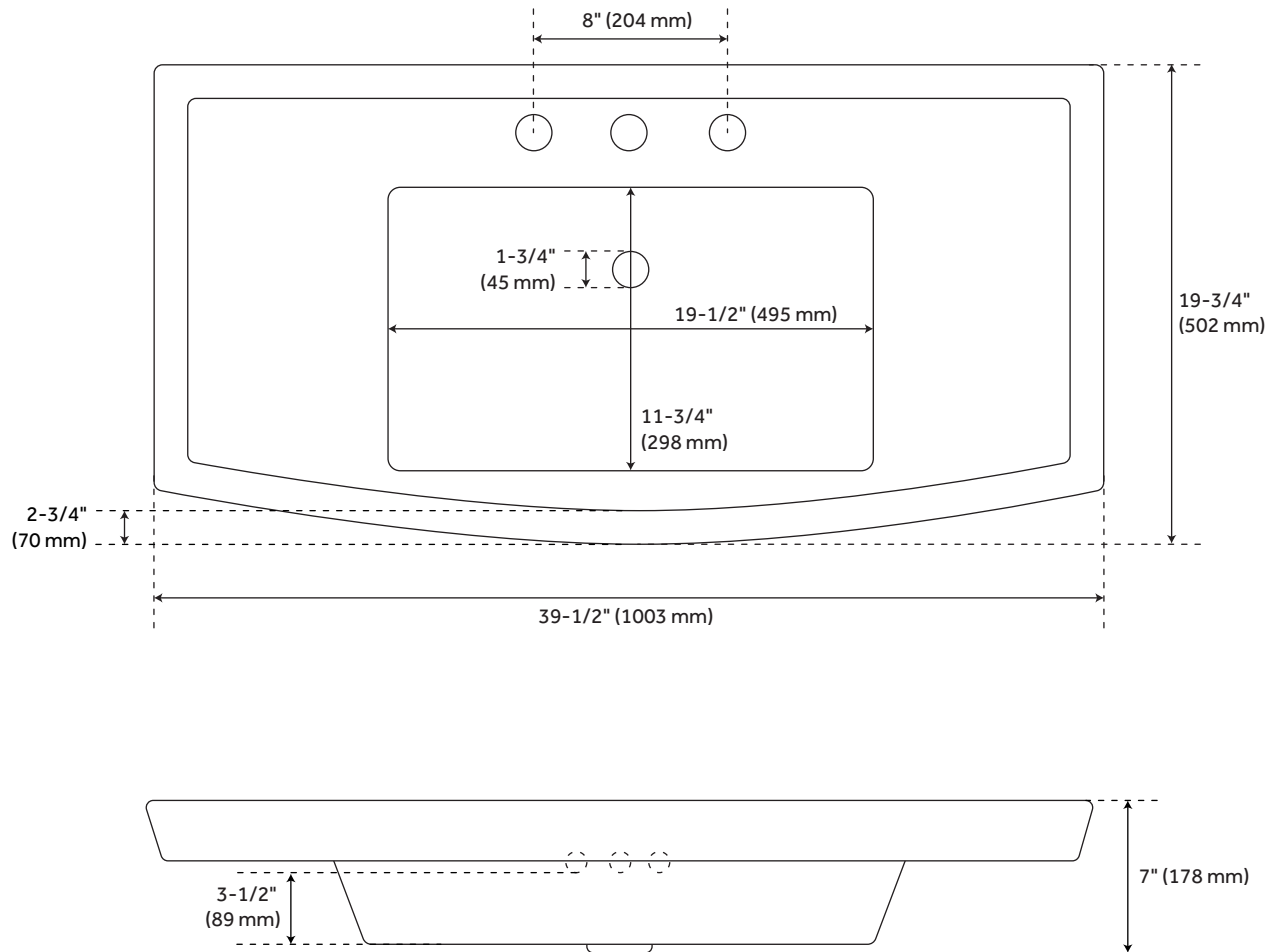

OLNEY CONSOLE SINK WITH WOOD STAND - LIGHT ASH

SKU: 483748
Code: SH483748

FEATURES

Installation Type: Wall Mount
Product Finish: Light Ash
Material: Wood
Width: 39-1/2"
Height: 31-1/2"
Depth: 18-1/8"
Assembly Required: Yes
Dovetail Drawers: No
Number of Basins: 1
Sink Installation: Integral
Basin Length: 19-1/2"
Basin Width: 11-3/4"
Water Depth To Overflow: 3-1/2"
Fits Drain Hole Size: 1-3/4"
Faucet Included: No
Sink Material: Porcelain
Built-In Adjusters: Yes
Sink Included: Yes
Sink Color: White
Basin Overflow: Yes
Backsplash: No
Mirror Included: No
Weight: 107

REVISED 4/5/2023

OLNEY CONSOLE SINK WITH WOOD STAND - LIGHT ASH

SKU: 483748
Code: SH483748

ADDITIONAL FEATURES

- Wooden Console
- Console Stand comes with leveling feet.
- Console sink included.
- [Wood finish samples available.](#)

REVISED 4/5/2023

OLNEY CONSOLE SINK WITH WOOD STAND - LIGHT ASH

All dimensions and specifications are nominal and may vary. Use actual products for accuracy in critical situations.

OLNEY CONSOLE SINK WITH WOOD STAND - LIGHT ASH

All dimensions and specifications are nominal and may vary. Use actual products for accuracy in critical situations.