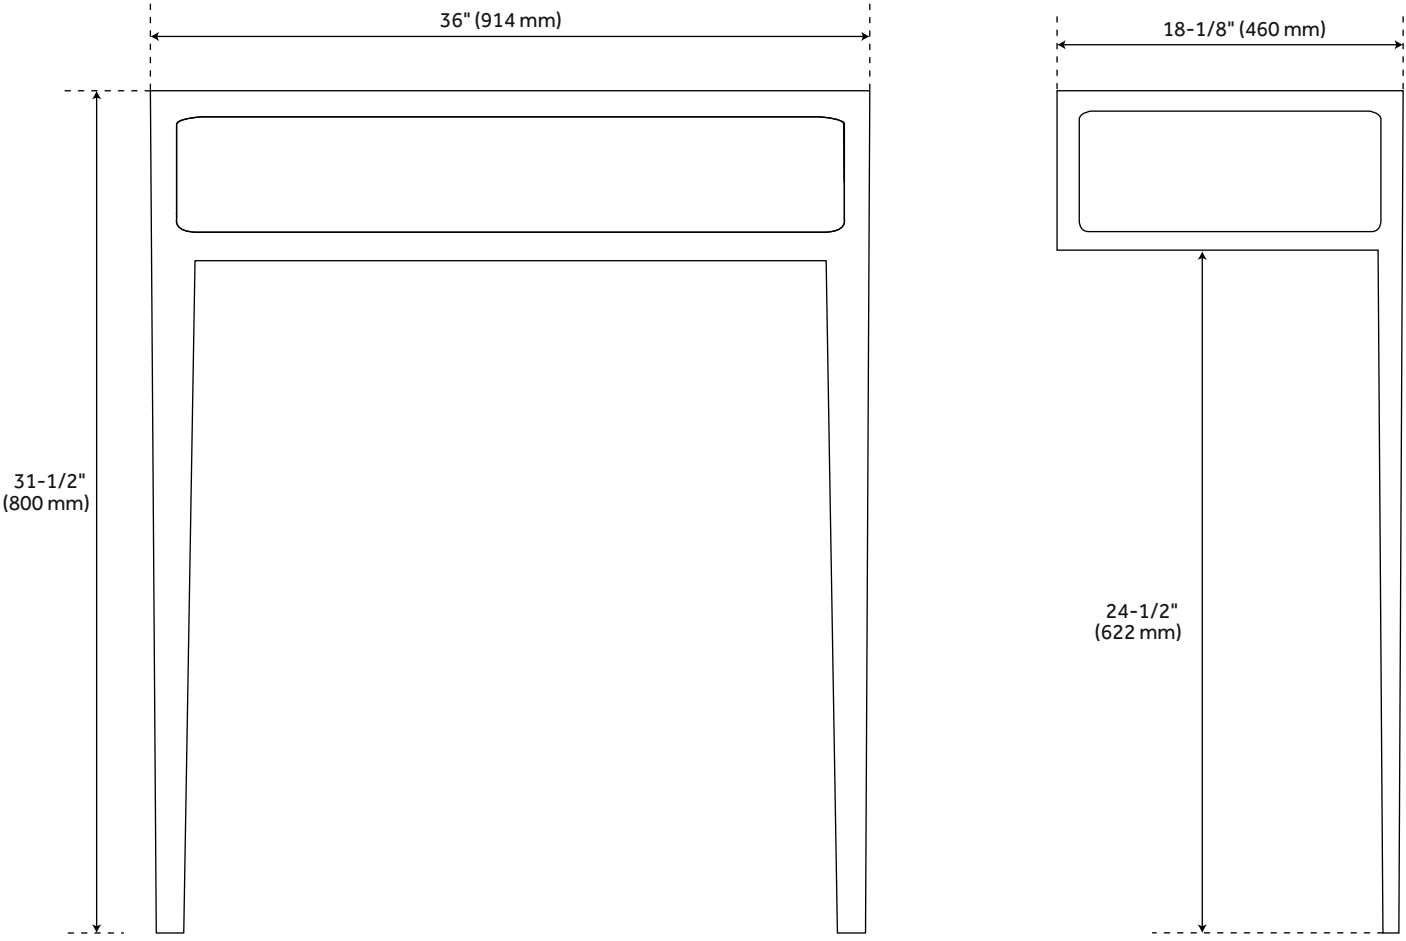

OLNEY CONSOLE SINK WITH WOOD STAND - LIGHT ASH

SKU: 483748
Code: SH483748

FEATURES

Installation Type: Wall Mount
Product Finish: Light Ash
Material: Wood
Width: 39-1/2"
Height: 31-1/2"
Depth: 18-1/8"
Assembly Required: Yes
Dovetail Drawers: No
Number of Basins: 1
Sink Installation: Integral
Basin Length: 19-1/2"
Basin Width: 11-3/4"
Water Depth To Overflow: 3-1/2"
Fits Drain Hole Size: 1-3/4"
Faucet Included: No
Sink Material: Porcelain
Built-In Adjusters: Yes
Sink Included: Yes
Sink Color: White
Basin Overflow: Yes
Backsplash: No
Mirror Included: No
Weight: 107

REVISED 4/5/2023

OLNEY CONSOLE SINK WITH WOOD STAND - LIGHT ASH

SKU: 483748
Code: SH483748

ADDITIONAL FEATURES

- Wooden Console
- Console Stand comes with leveling feet.
- Console sink included.
- [Wood finish samples available.](#)

REVISED 4/5/2023

OLNEY CONSOLE SINK WITH WOOD STAND - LIGHT ASH

All dimensions and specifications are nominal and may vary. Use actual products for accuracy in critical situations.

OLNEY CONSOLE SINK WITH WOOD STAND - LIGHT ASH

All dimensions and specifications are nominal and may vary. Use actual products for accuracy in critical situations.