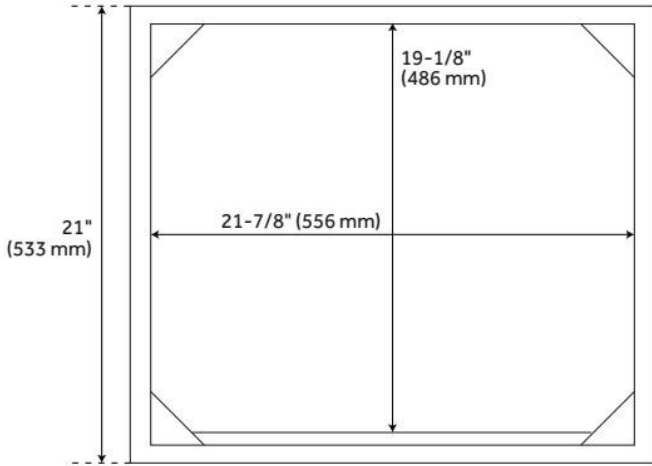

24" MAYBECK VANITY - TINTED OAK - VANITY CABINET ONLY

SKU: 484161
Code: SH484161

REVISED 8/7/2024