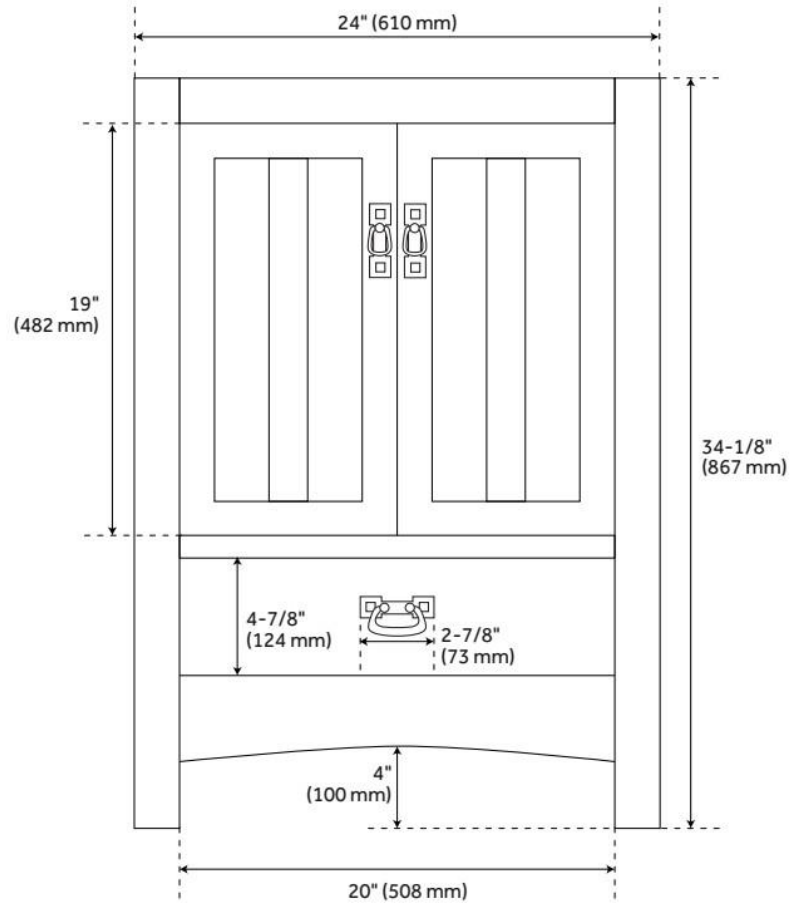

24" MAYBECK VANITY - TINTED OAK - VANITY CABINET ONLY

SKU: 484161
Code: SH484161

REVISED 8/7/2024