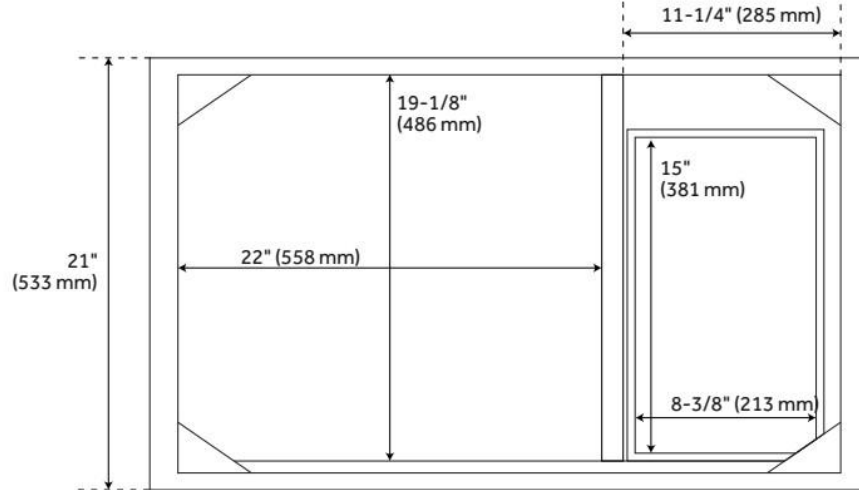

36" MAYBECK VANITY - TINTED OAK - VANITY CABINET ONLY

SKU: 484162
Code: SH484162

REVISED 8/5/2024