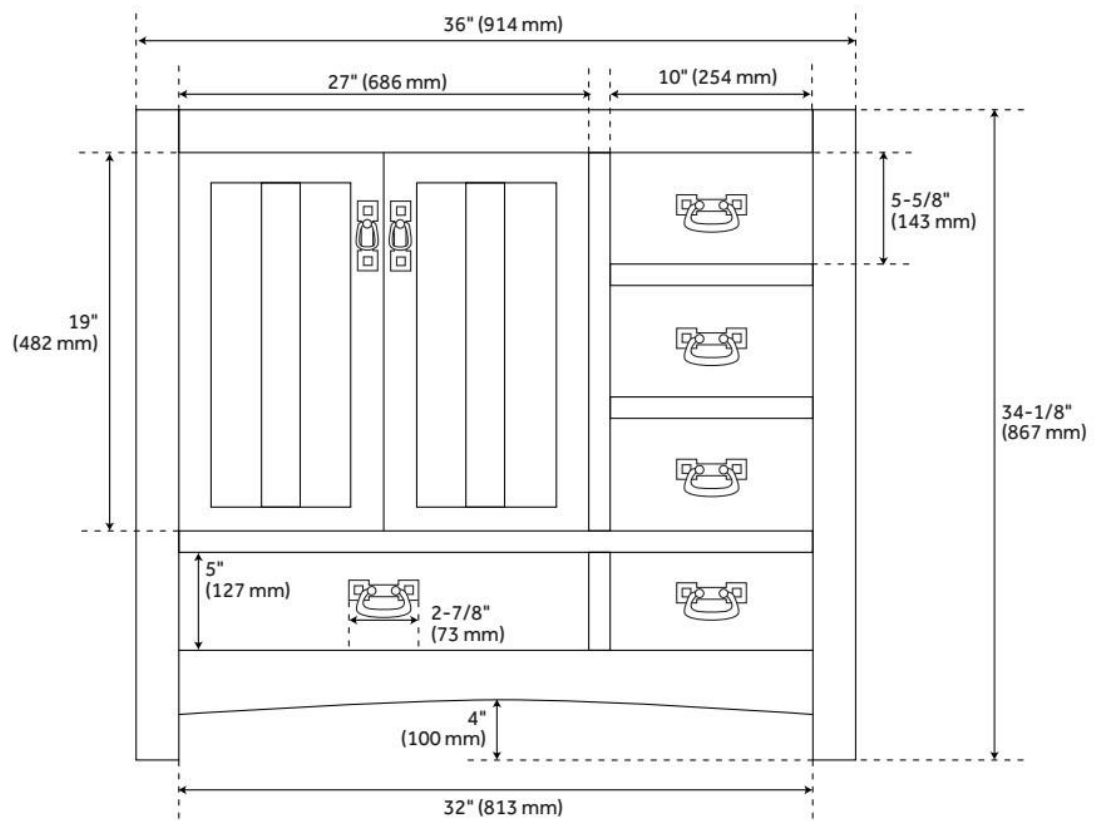

36" MAYBECK VANITY - TINTED OAK - VANITY CABINET ONLY

SKU: 484162
Code: SH484162

REVISED 8/5/2024