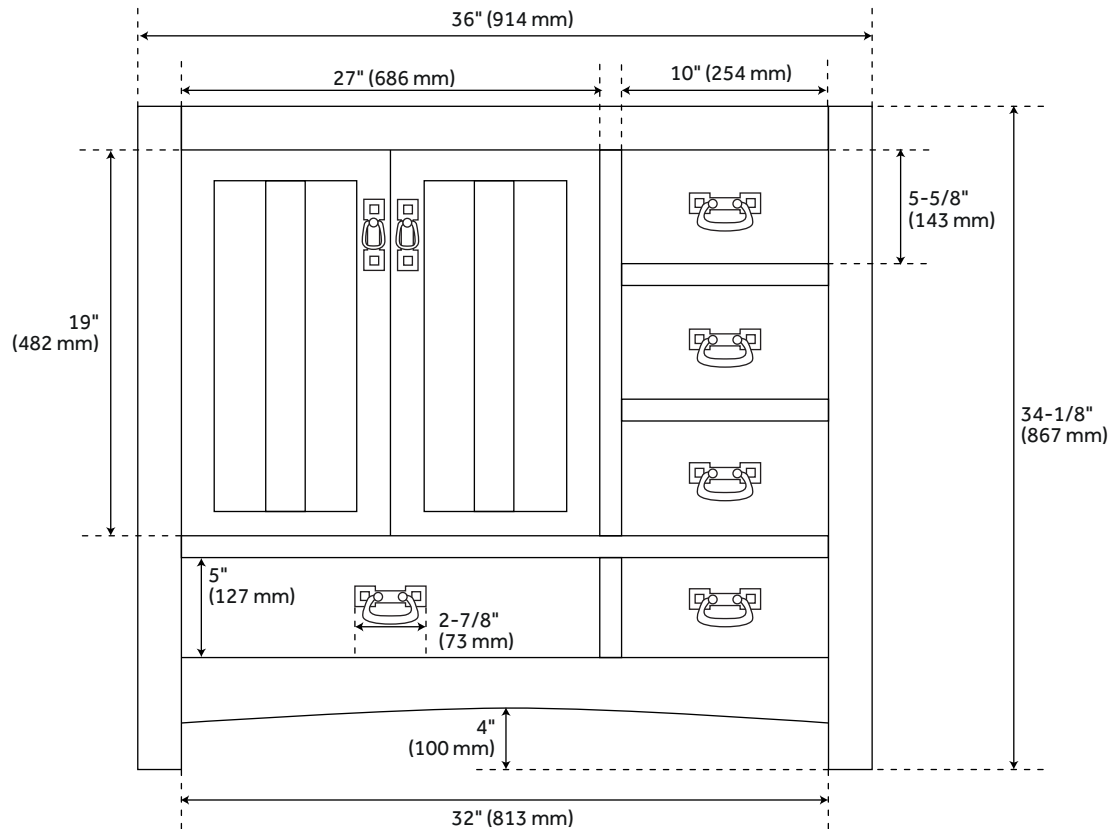

36" MAYBECK VANITY - TINTED OAK

SKU: 484162

All dimensions and specifications are nominal and may vary. Use actual products for accuracy in critical situations.