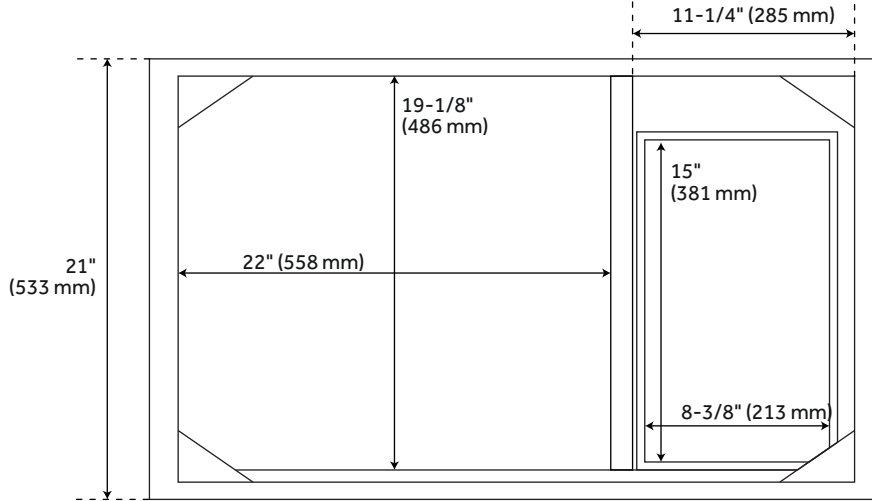

36" MAYBECK VANITY - TINTED OAK

SKU: 484162

All dimensions and specifications are nominal and may vary. Use actual products for accuracy in critical situations.