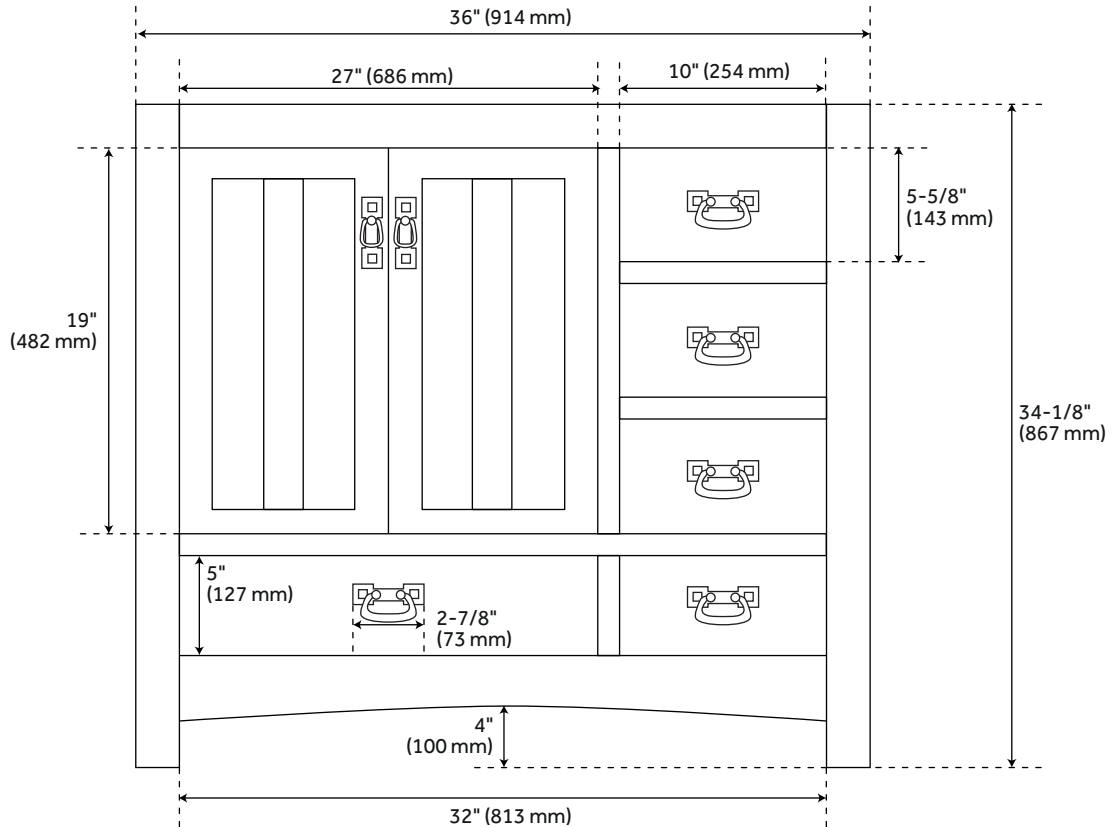

36" MAYBECK VANITY - TINTED OAK WITH LEFT OFFSET RECT UNDERMOUNT SINK - CARRARA MARBLE

SKU: 484181
Code: SH484181

FEATURES

Installation Type: Freestanding
Features: Soft-Close Hinges; Offset Sink
Product Finish: Tinted Oak
Material: Oak
Number of Doors: 2
Number of Drawers: 5
Width: 36"
Height: 34-1/8"
Depth: 21"
Assembly Required: Yes
Dovetail Drawers: Yes
Number of Basins: 1
Sink Installation: Undermount - Rectangle
Vanity Top Options: Carrara Marble
Faucet Centers: 8"
Basin Length: 15-3/4"
Basin Width: 11-7/8"
Water Depth To Overflow: 4-1/8"
Fits Drain Hole Size: 1-1/2"
Faucet Included: No
Vanity Top Material: Marble
Sink Material: Porcelain
Vanity Top Thickness: 3cm
Water Depth to Rim: 5-1/2"
Size: 36"
Hardware Finish: Black
Built-In Adjusters: Yes
Sink Included: Yes
Sink Color: White
Basin Overflow: Yes
Vanity Top Included: Yes
Vanity Top Depth: 22"
Vanity Top Width: 37"
Backsplash: Yes
Mirror Included: No

REVISED 4/5/2023

36" MAYBECK VANITY - TINTED OAK WITH LEFT OFFSET RECT UNDERMOUNT SINK - CARRARA MARBLE

SKU: 484181
Code: SH484181

ADDITIONAL FEATURES

- Includes a backsplash and a white porcelain sink.
- Polished Carrara Marble is sourced from Italy.
- Each stone top is carved from a single piece of stone and will feature natural variations.
- See Installation Instructions for directions to attach the vanity top and sink.
- All dimensions are ($\pm 1/2''$).
- [Wood finish samples available.](#)

REVISED 4/5/2023

36" MAYBECK VANITY - TINTED OAK

SKU: 484162

All dimensions and specifications are nominal and may vary. Use actual products for accuracy in critical situations.