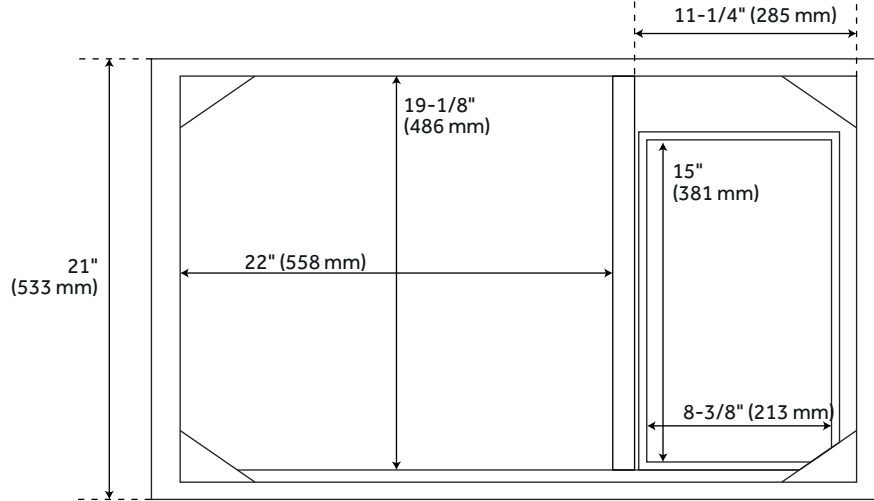

36" MAYBECK VANITY - TINTED OAK

SKU: 484162

All dimensions and specifications are nominal and may vary. Use actual products for accuracy in critical situations.