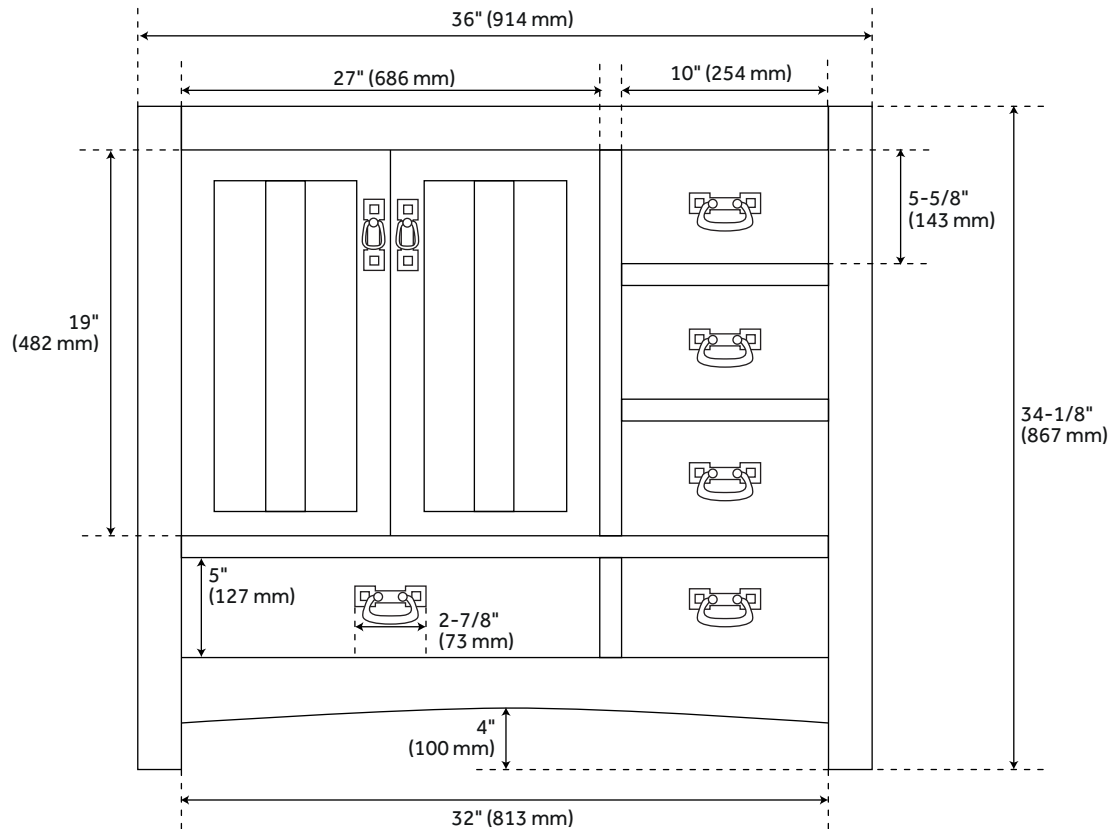

36" MAYBECK VANITY WITH UNDERMOUNT SINK - TINTED OAK

SKU: 953826-36-UM

Code: SH484177, SH484178, SH484179, SH484180

FEATURES

Installation Type: Freestanding
Features: Soft-Close Hinges
Product Finish: Tinted Oak
Material: Oak
Number of Doors: 2
Number of Drawers: 5
Width: 36"
Height: 34-1/8"
Depth: 21"
Assembly Required: No
Dovetail Drawers: Yes
Number of Basins: 1
Sink Installation: Undermount - Oval
Basin Length: 16"
Basin Width: 12-1/2"
Water Depth To Overflow: 5"
Fits Drain Hole Size: 1-1/2"
Faucet Included: No
Sink Material: Porcelain
Vanity Top Thickness: 3cm
Water Depth to Rim: 6"
Hardware Finish: Black
Built-In Adjusters: Yes
Sink Included: Yes
Sink Color: White
Basin Overflow: Yes
Vanity Top Included: Yes
Vanity Top Depth: 22"
Vanity Top Width: 37"
Mirror Included: No

REVISED 4/5/2023

36" MAYBECK VANITY WITH UNDERMOUNT SINK - TINTED OAK

SKU: 953826-36-UM

Code: SH484177, SH484178, SH484179, SH484180

ADDITIONAL FEATURES

- Includes a backsplash and a white porcelain sink.
- Granite is A-grade. Polished Carrara Marble is sourced from Italy.
- Each stone top is carved from a single piece of stone and will feature natural variations.
- See Installation Instructions for directions to attach the vanity top and sink.
- All dimensions are ($\pm 1/2''$).
- [Wood finish samples available.](#)

REVISED 4/5/2023

36" MAYBECK VANITY - TINTED OAK

SKU: 484162

All dimensions and specifications are nominal and may vary. Use actual products for accuracy in critical situations.