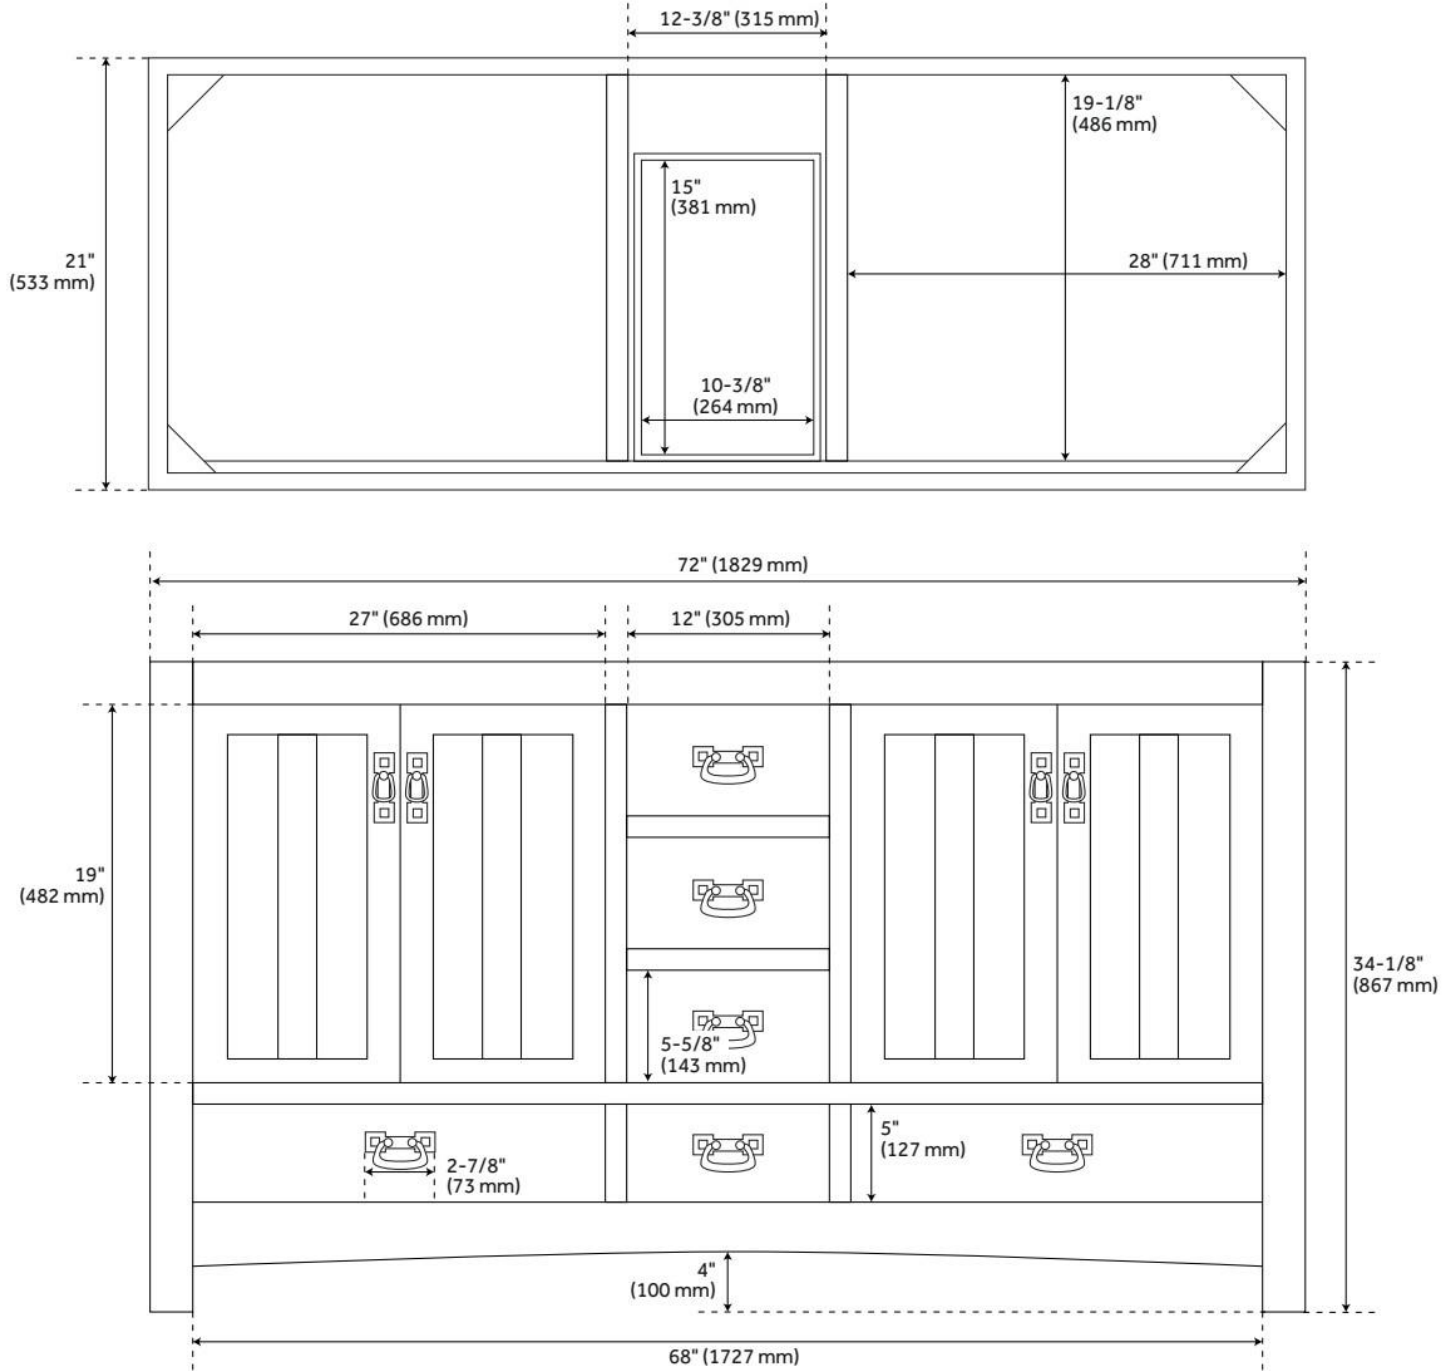

72" MAYBECK DOUBLE VANITY - TINTED OAK - VANITY CABINET ONLY

SKU: 484163
Code: SH484163

FEATURES

Material: Oak
Product Finish: Tinted Oak
Number of Doors: 4
Number of Drawers: 6
Soft-Close Hinges: Yes
Soft-Close Slides: Yes
Dovetail Drawers: Yes
Hardware Finish: Black
Built-In Adjusters: Yes

ADDITIONAL FEATURES

- See Installation Instructions for directions to attach the vanity top and sink.
- All dimensions are ($\pm 1/2$ ").
- [Wood finish samples available.](#)

REVISED 8/7/2024

72" MAYBECK DOUBLE VANITY - TINTED OAK - VANITY CABINET ONLY

SKU: 484163
Code: SH484163

REVISED 8/7/2024