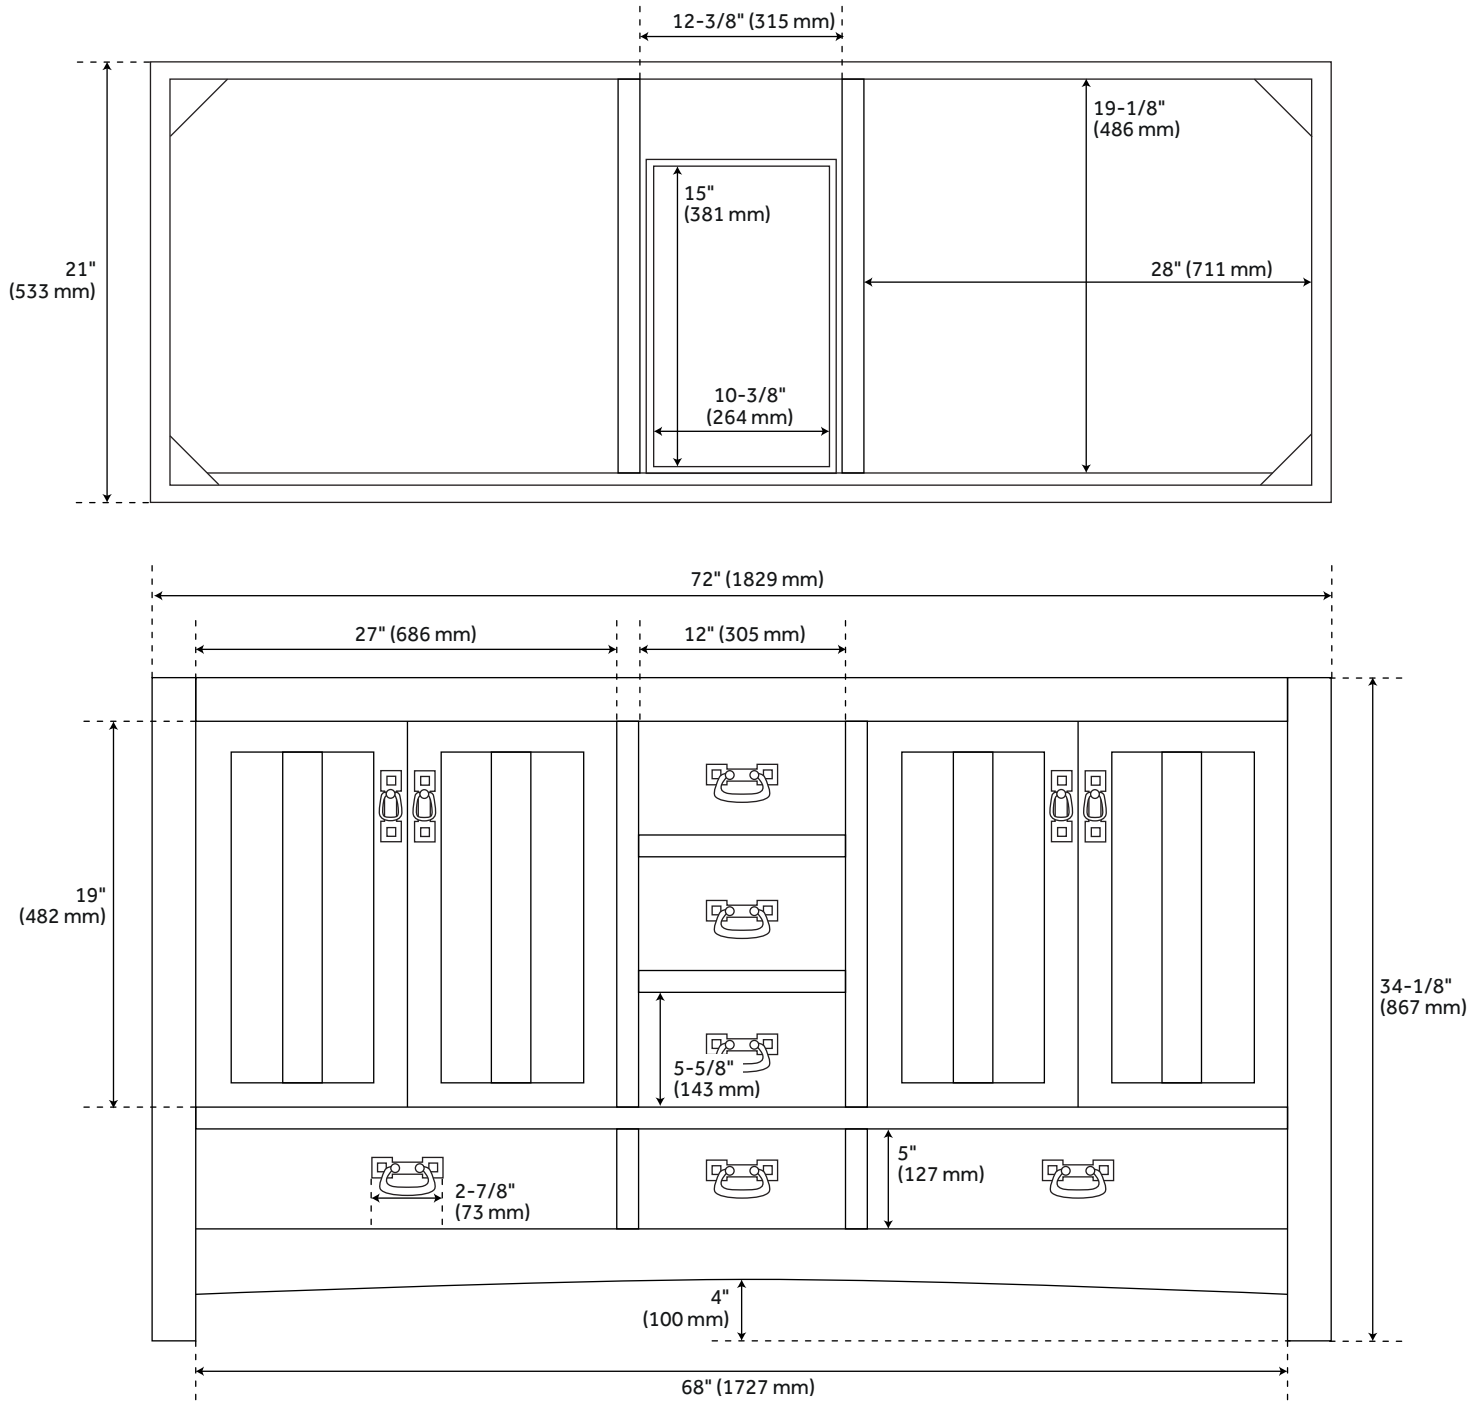

72" MAYBECK DOUBLE VANITY WITH RECTANGULAR UNDERMOUNT SINKS - TINTED OAK

SKU: 953826-72-RUMB

Code: SH484186, SH484187, SH484188, SH484189, SH484190, SH484191, SH484192, SH484193

FEATURES

Installation Type: Freestanding
Features: Soft-Close Hinges
Product Finish: Tinted Oak
Material: Oak
Number of Doors: 4
Number of Drawers: 6
Width: 72"
Height: 34-1/8"
Depth: 21"
Assembly Required: No
Dovetail Drawers: Yes
Number of Basins: 2
Sink Installation: Undermount - Rectangle
Basin Length: 18-1/8"
Basin Width: 12-3/4"
Water Depth To Overflow: 4-1/8"
Fits Drain Hole Size: 1-1/2"
Faucet Included: No
Sink Material: Porcelain
Vanity Top Thickness: 3cm
Water Depth to Rim: 5-1/2"
Hardware Finish: Black
Built-In Adjusters: Yes
Sink Included: Yes
Sink Color: White
Basin Overflow: Yes
Vanity Top Included: Yes
Vanity Top Depth: 22"
Vanity Top Width: 73"
Mirror Included: No

REVISED 4/5/2023

72" MAYBECK DOUBLE VANITY WITH RECTANGULAR UNDERMOUNT SINKS - TINTED OAK

SKU: 953826-72-RUMB

Code: SH484186, SH484187, SH484188, SH484189, SH484190, SH484191, SH484192, SH484193

ADDITIONAL FEATURES

- Includes a backsplash and a pair of white porcelain sinks.
- Granite is A-grade. Polished Carrara Marble is sourced from Italy.
- Each stone top is carved from a single piece of stone and will feature natural variations.
- See Installation Instructions for directions to attach the vanity top and sink.
- All dimensions are ($\pm 1/2''$).
- [Wood finish samples available.](#)

REVISED 4/5/2023

72" MAYBECK DOUBLE VANITY - TINTED OAK

SKU: 484163

All dimensions and specifications are nominal and may vary. Use actual products for accuracy in critical situations.