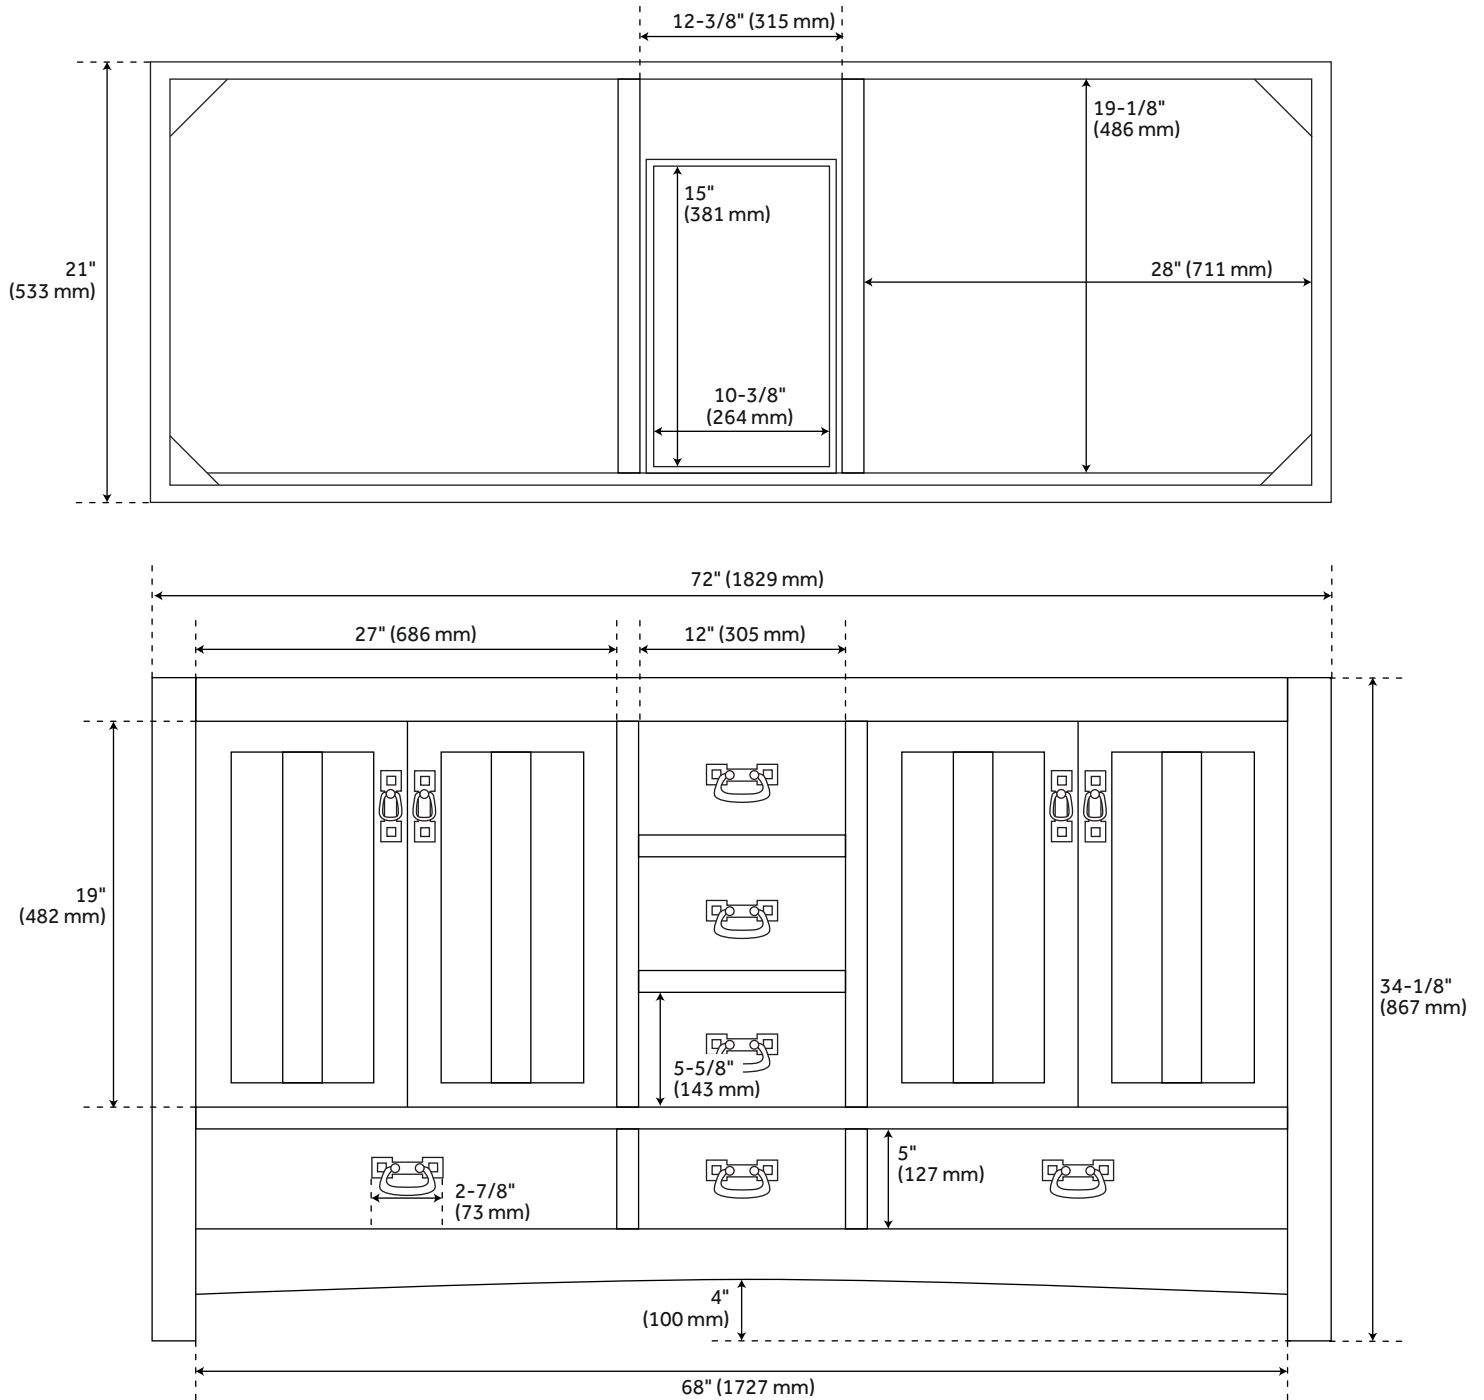

72" MAYBECK DOUBLE VANITY WITH UNDERMOUNT SINKS - TINTED OAK

SKU: 953826-72-UM

Code: SH484182, SH484183, SH484184, SH484185

FEATURES

Installation Type: Freestanding
Features: Soft-Close Hinges
Product Finish: Tinted Oak
Material: Oak
Number of Doors: 4
Number of Drawers: 6
Width: 72"
Height: 34-1/8"
Depth: 21"
Assembly Required: No
Dovetail Drawers: Yes
Number of Basins: 2
Sink Installation: Undermount - Oval
Basin Length: 16"
Basin Width: 12-1/2"
Water Depth To Overflow: 5"
Fits Drain Hole Size: 1-1/2"
Faucet Included: No
Sink Material: Porcelain
Vanity Top Thickness: 3cm
Water Depth to Rim: 6"
Hardware Finish: Black
Built-In Adjusters: Yes
Sink Included: Yes
Sink Color: White
Basin Overflow: Yes
Vanity Top Included: Yes
Vanity Top Depth: 22"
Vanity Top Width: 73"
Mirror Included: No

REVISED 4/5/2023

72" MAYBECK DOUBLE VANITY WITH UNDERMOUNT SINKS - TINTED OAK

SKU: 953826-72-UM

Code: SH484182, SH484183, SH484184, SH484185

ADDITIONAL FEATURES

- Includes a backsplash and a pair of white porcelain sinks.
- Granite is A-grade. Polished Carrara Marble is sourced from Italy.
- Each stone top is carved from a single piece of stone and will feature natural variations.
- See Installation Instructions for directions to attach the vanity top and sink.
- All dimensions are ($\pm 1/2''$).
- [Wood finish samples available.](#)

REVISED 4/5/2023

72" MAYBECK DOUBLE VANITY - TINTED OAK

SKU: 484163

All dimensions and specifications are nominal and may vary. Use actual products for accuracy in critical situations.