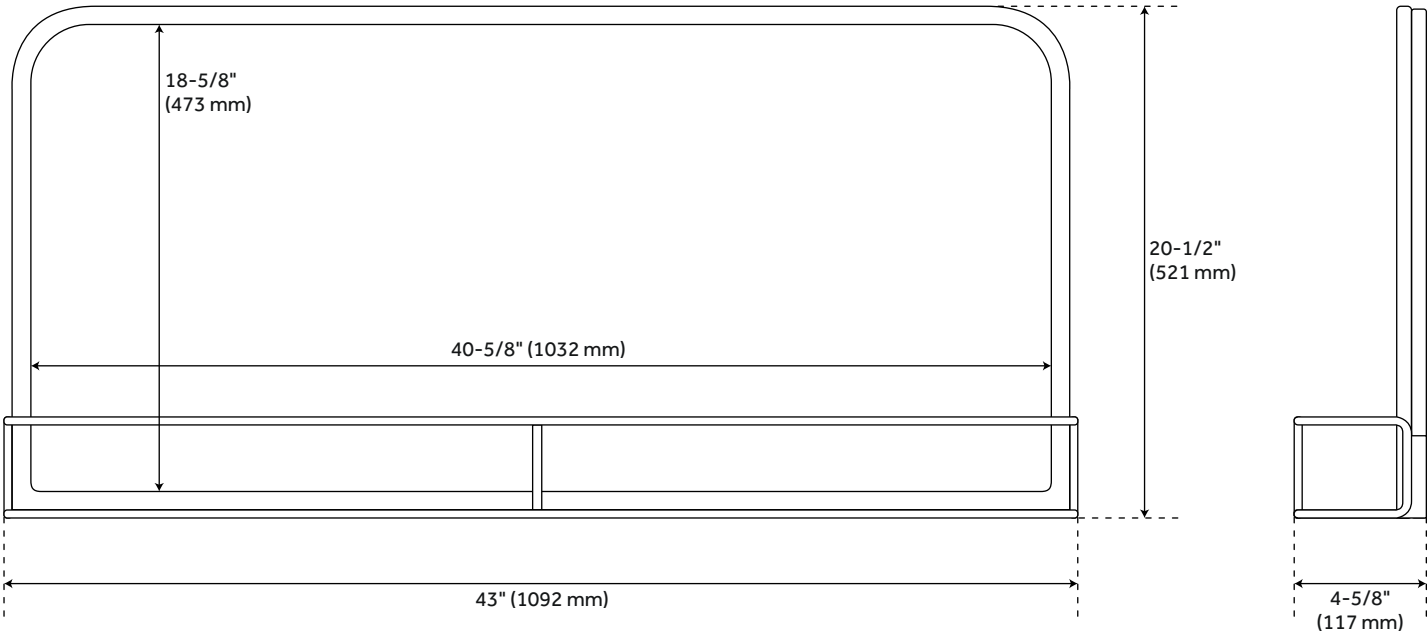

TRACE IRON DECORATIVE VANITY MIRROR - MATTE BLACK

SKU: 484225
Code: SH484225

FEATURES

Features: French Cleat
Design: Modern
Product Finish: Matte Black
Width: 43"
Height: 20-1/2"
Depth: 4-5/8"
Mounting Hardware Included: Yes
Mounting Hardware Concealed: Yes
Assembly Required: No
Number of Shelves: 1
Shape: Rectangle
Mirror Shape: Rectangle
Mirror Only Width: 40-5/8"
Mirror Only Height: 18-5/8"
Weight: 47.39 lbs

REVISED 12/21/2022

TRACE IRON DECORATIVE VANITY MIRROR - MATTE BLACK

SKU: 484225
Code: SH484225

ADDITIONAL FEATURES

- All dimensions are ($\pm 1/2$ ").

REVISED 12/21/2022

TRACE ROUNDED RECTANGLE DECORATIVE VANITY MIRROR WITH SHELF

All dimensions and specifications are nominal and may vary. Use actual products for accuracy in critical situations.