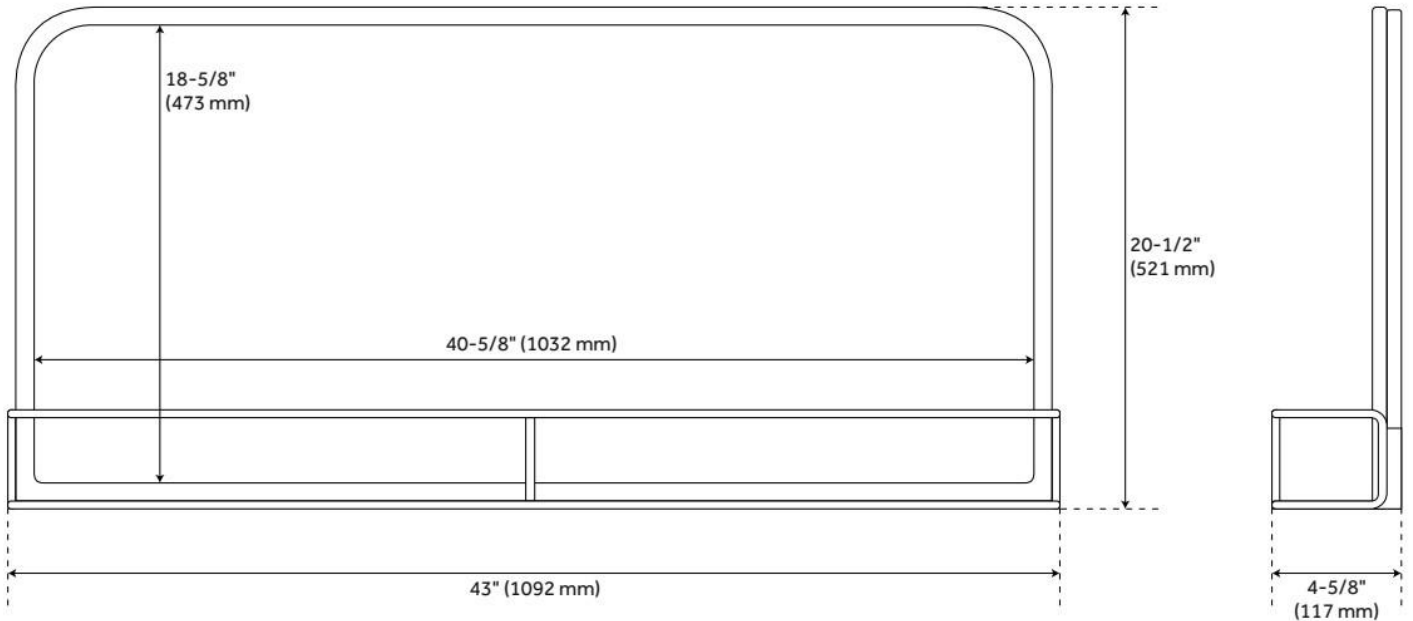

TRACE IRON DECORATIVE VANITY MIRROR - MATTE BLACK

SKU: 484225
Code: SH484225

REVISED 8/23/2024