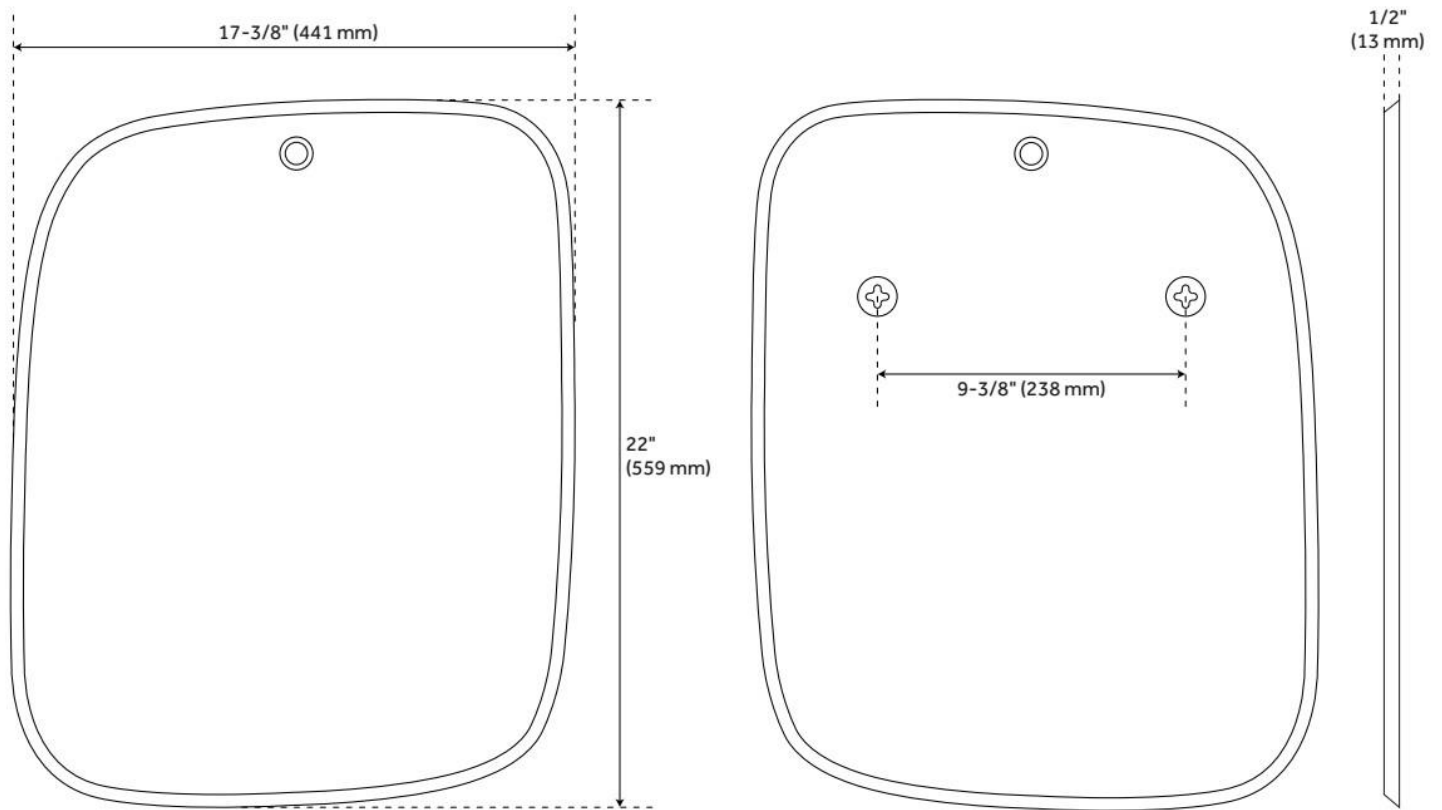

DUFFY HANGING DECORATIVE VANITY MIRROR

SKU: 484232
Code: SH484232

FEATURES

On/Off Switch: No

ADDITIONAL FEATURES

- All dimensions are ($\pm 1/2$ ").
- Durable French cleat mounting system included.

REVISED 8/23/2024

DUFFY HANGING DECORATIVE VANITY MIRROR

SKU: 484232
Code: SH484232

REVISED 8/23/2024