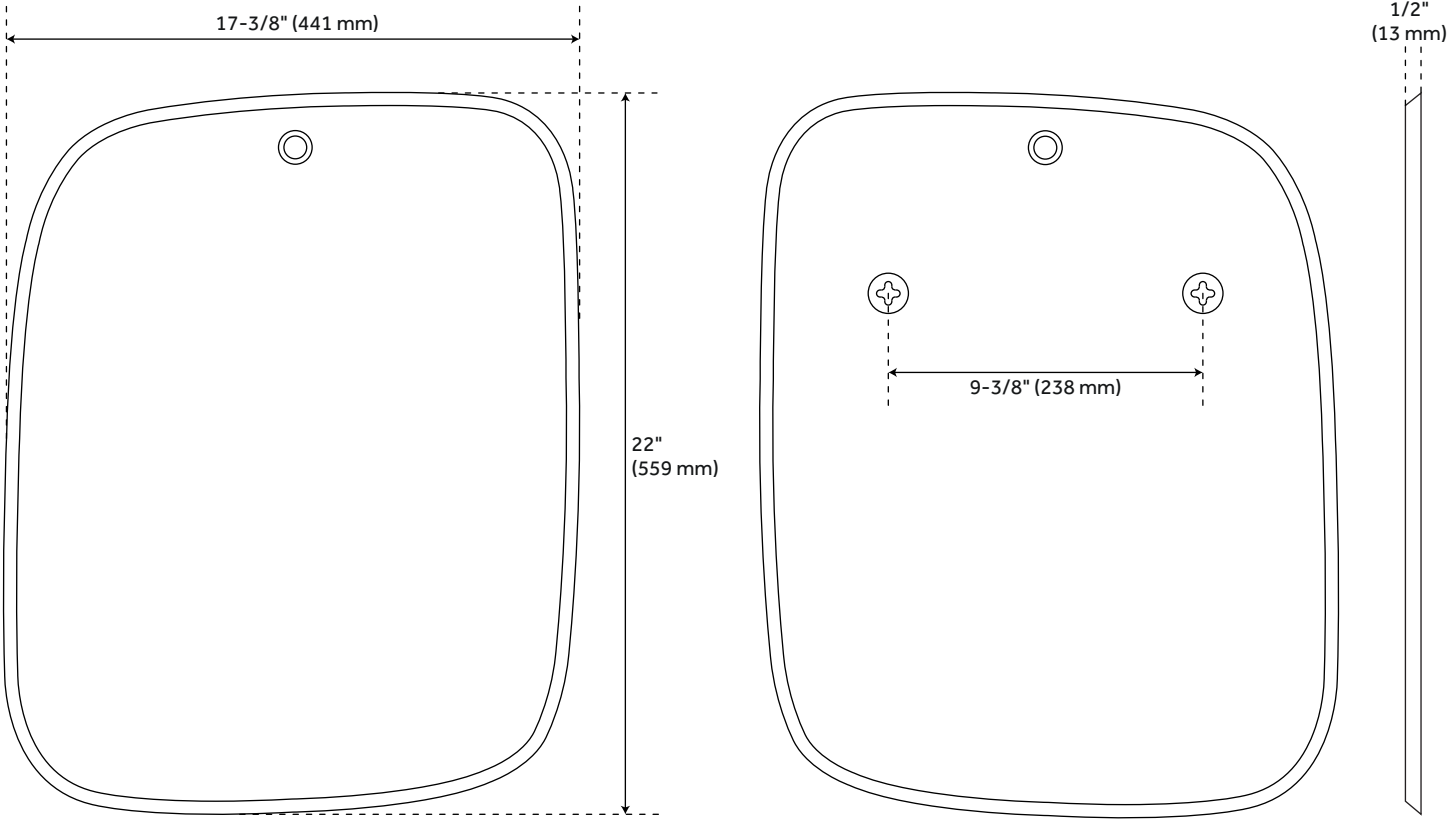

DUFFY HANGING DECORATIVE VANITY MIRROR

SKU: 484232
Code: SH484232

FEATURES

Design: Modern
Width: 17-3/8"
Height: 22"
Depth: 1/2"
Mounting Hardware Included: Yes
Mounting Hardware Concealed: Yes
Assembly Required: No
Shape: Rectangle
Mirror Shape: Rectangle
Mirror Only Height: 17-3/8"
Weight: 17.21 lbs

REVISED 12/21/2022

DUFFY HANGING DECORATIVE VANITY MIRROR

SKU: 484232
Code: SH484232

ADDITIONAL FEATURES

- All dimensions are ($\pm 1/2$ ").

REVISED 12/21/2022

DUFFY ASYMMETRICAL HANGING DECORATIVE VANITY MIRROR

All dimensions and specifications are nominal and may vary. Use actual products for accuracy in critical situations.