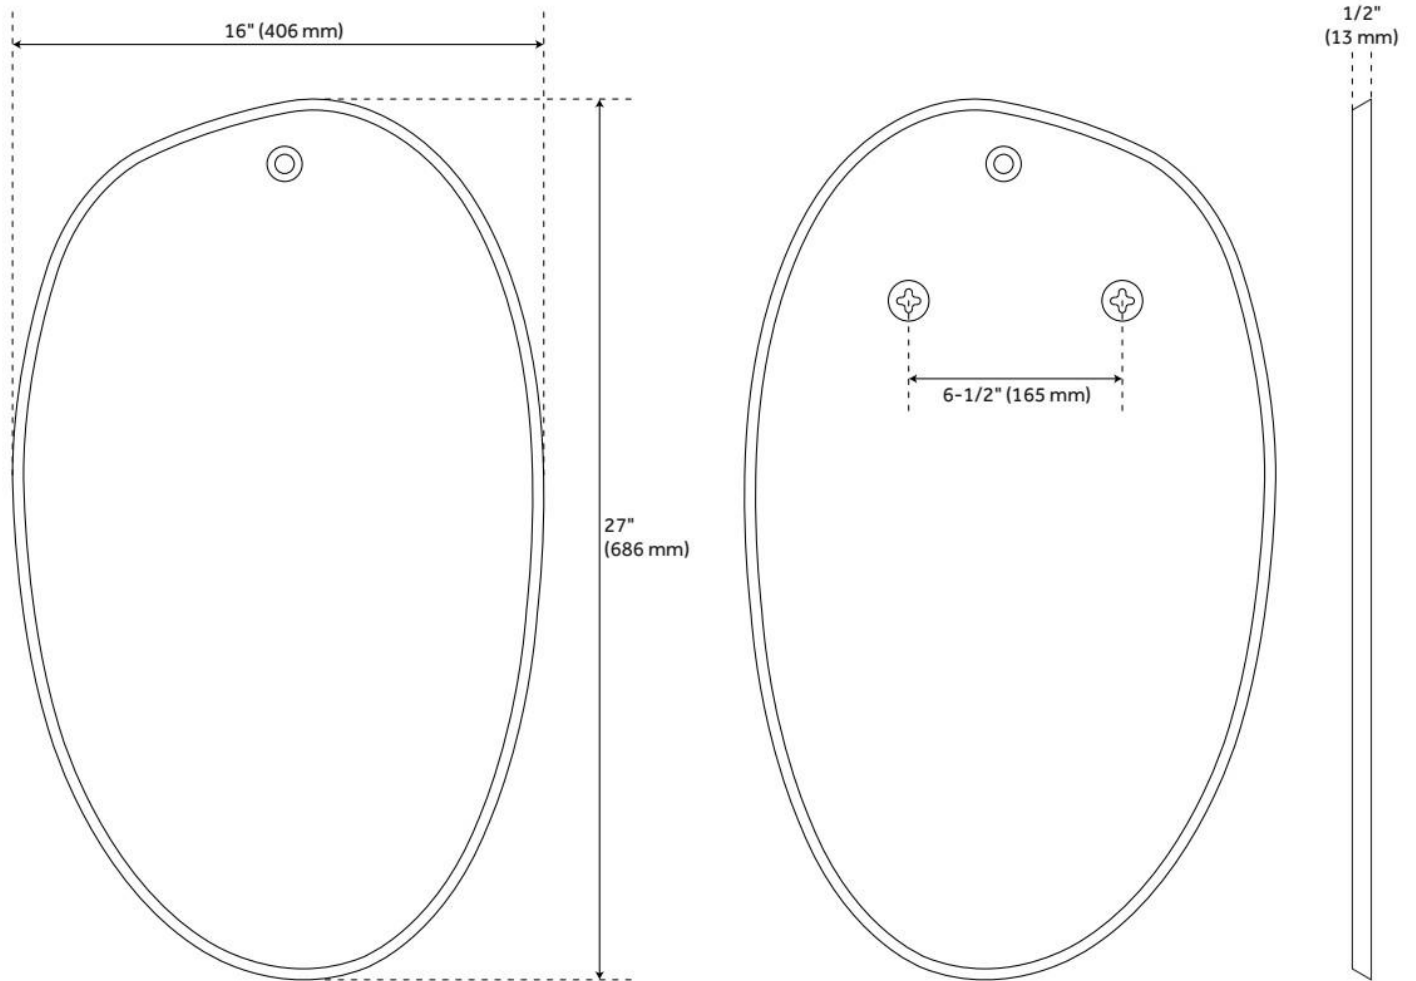

PRICE HANGING DECORATIVE VANITY MIRROR

SKU: 484233
Code: SH484233

FEATURES

On/Off Switch: No

ADDITIONAL FEATURES

- Beveled edge mirror.

REVISED 8/23/2024

PRICE HANGING DECORATIVE VANITY MIRROR

SKU: 484233
Code: SH484233

REVISED 8/23/2024