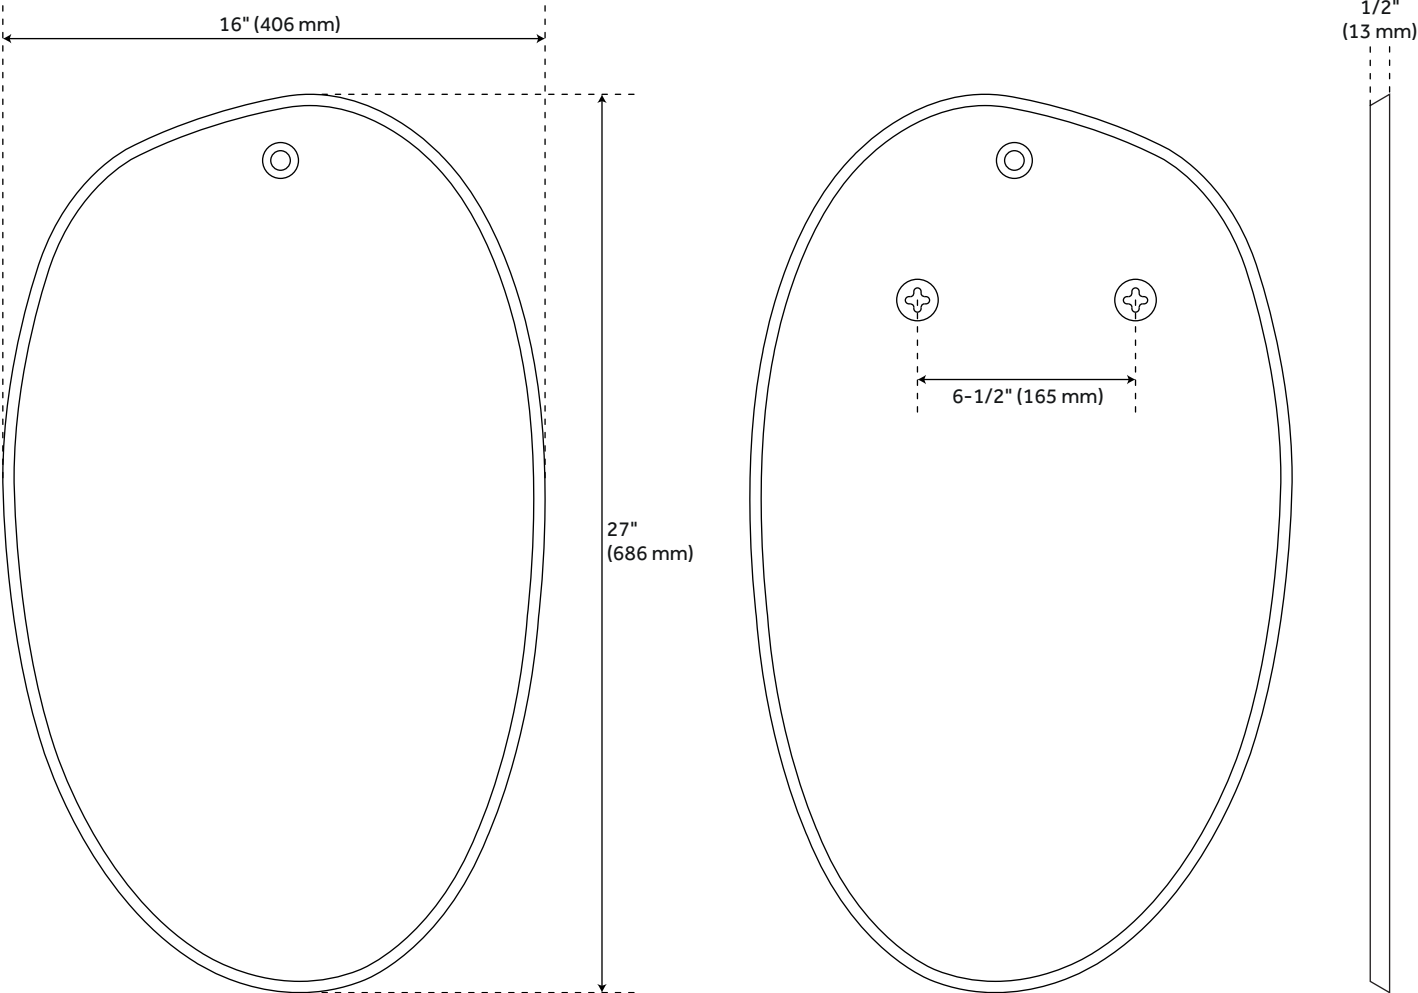

PRICE HANGING DECORATIVE VANITY MIRROR

SKU: 484233
Code: SH484233

FEATURES

Design: Modern
Width: 16"
Height: 27"
Depth: 1/2"
Mounting Hardware Included: Yes
Mounting Hardware Concealed: Yes
Assembly Required: No
Shape: Tear Drop
Mirror Shape: Irregular
Mirror Only Height: 16"
Weight: 19.59

REVISED 12/21/2022

PRICE HANGING DECORATIVE VANITY MIRROR

SKU: 484233
Code: SH484233

ADDITIONAL FEATURES

- Beveled edge mirror.

REVISED 12/21/2022

PRICE ASYMMETRICAL HANGING DECORATIVE VANITY MIRROR

All dimensions and specifications are nominal and may vary. Use actual products for accuracy in critical situations.