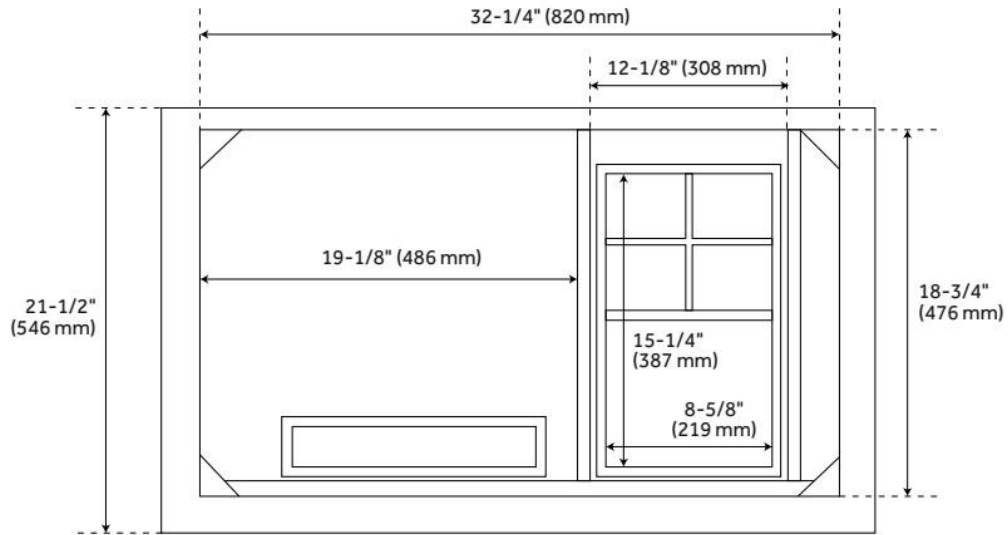

36" CLAUDIA VANITY - ANTIQUE COFFEE - VANITY CABINET ONLY

SKU: 484239
Code: SH484239

REVISED 2/3/2025