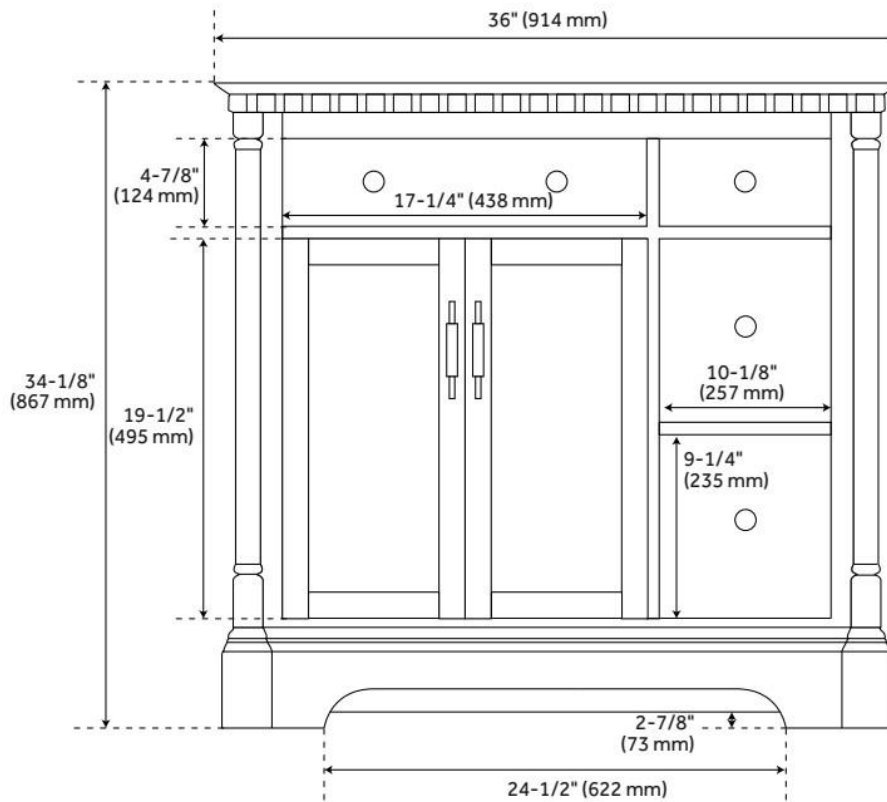

36" CLAUDIA VANITY - ANTIQUE COFFEE - VANITY CABINET ONLY

SKU: 484239
Code: SH484239

REVISED 2/3/2025