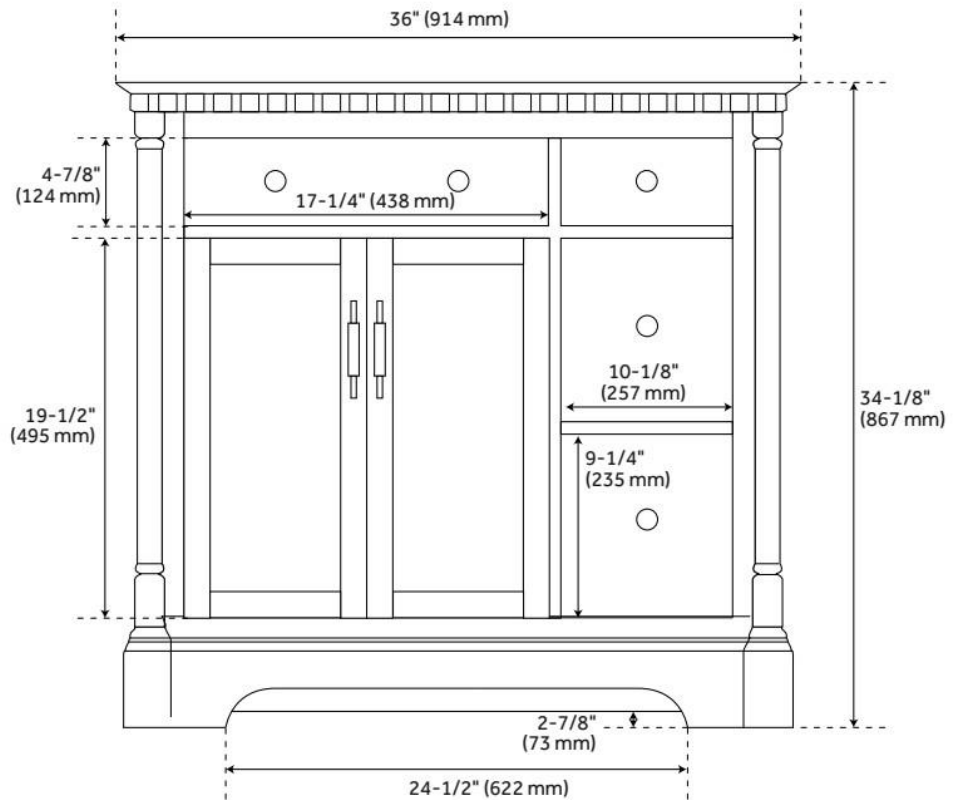

36" CLAUDIA VANITY - ANTIQUE COFFEE - VANITY CABINET ONLY

SKU: 484239
Code: SH484239

REVISED 8/7/2024