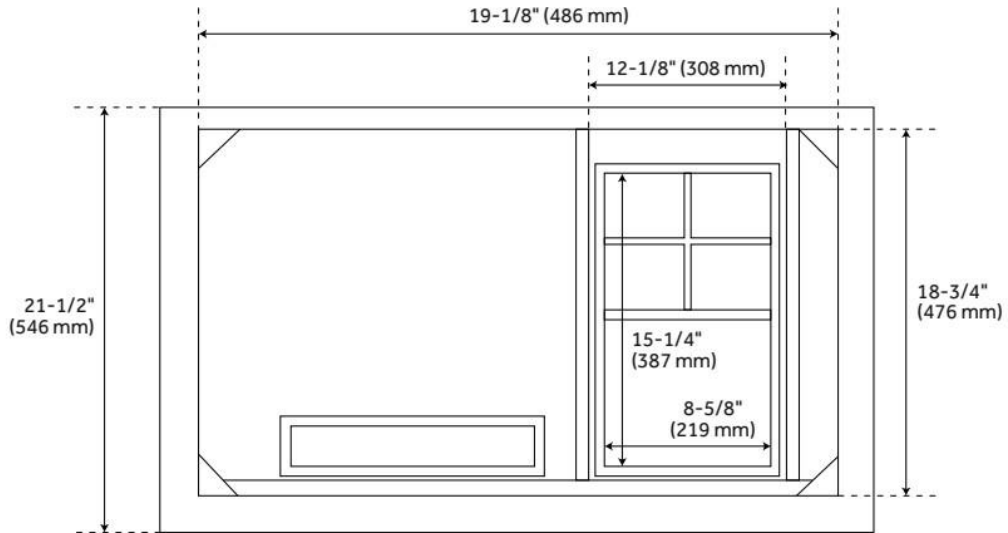

36" CLAUDIA VANITY - ANTIQUE COFFEE - VANITY CABINET ONLY

SKU: 484239
Code: SH484239

REVISED 8/7/2024