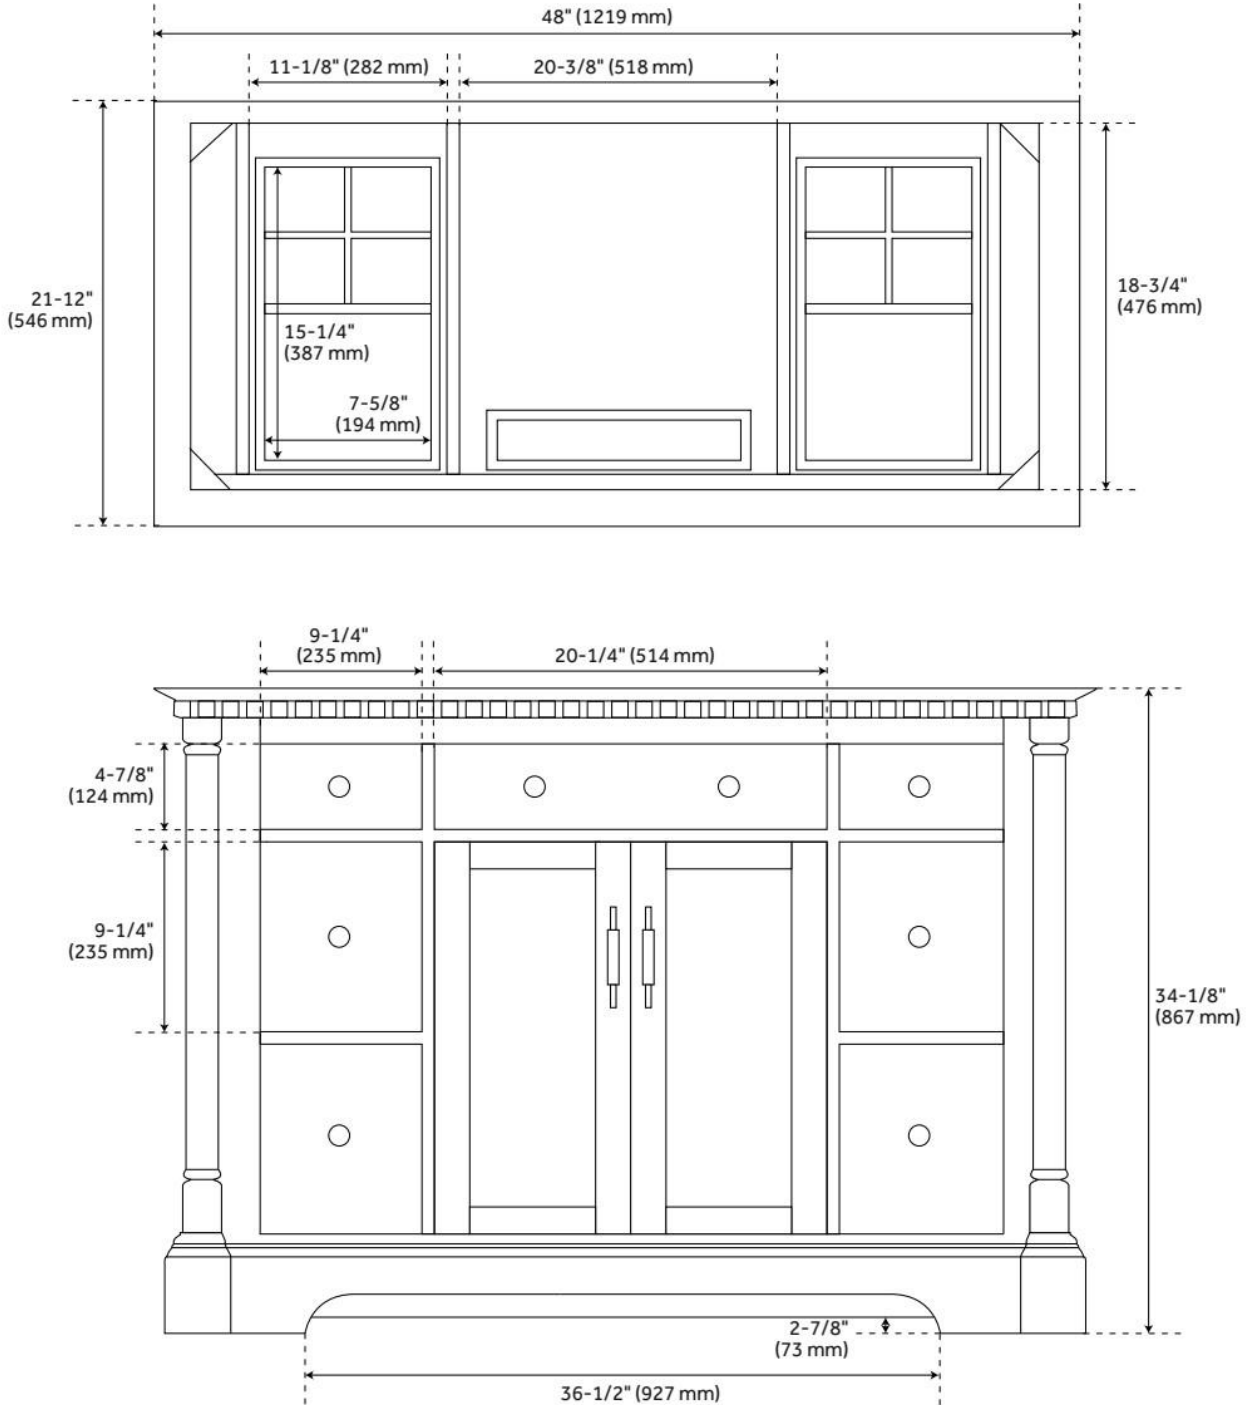

48" CLAUDIA VANITY - ANTIQUE COFFEE - VANITY CABINET ONLY

SKU: 484240
Code: SH484240

FEATURES

Material: Mahogany
Product Finish: Antique Coffee
Number of Doors: 2
Number of Drawers: 6
Soft-Close Hinges: Yes
Soft-Close Slides: Yes
Dovetail Drawers: Yes
Adjustable Shelves: Yes
Hardware Finish: Antique Brass
Built-In Adjusters: Yes

ADDITIONAL FEATURES

- Features 1 tilt-out drawer and 6 standard drawers.
- See Installation Instructions for directions to attach the vanity top and sink.
- All dimensions are ($\pm 1/2''$).
- [Wood finish samples available.](#)

REVISED 7/29/2024

48" CLAUDIA VANITY - ANTIQUE COFFEE - VANITY CABINET ONLY

SKU: 484240
Code: SH484240

REVISED 7/29/2024