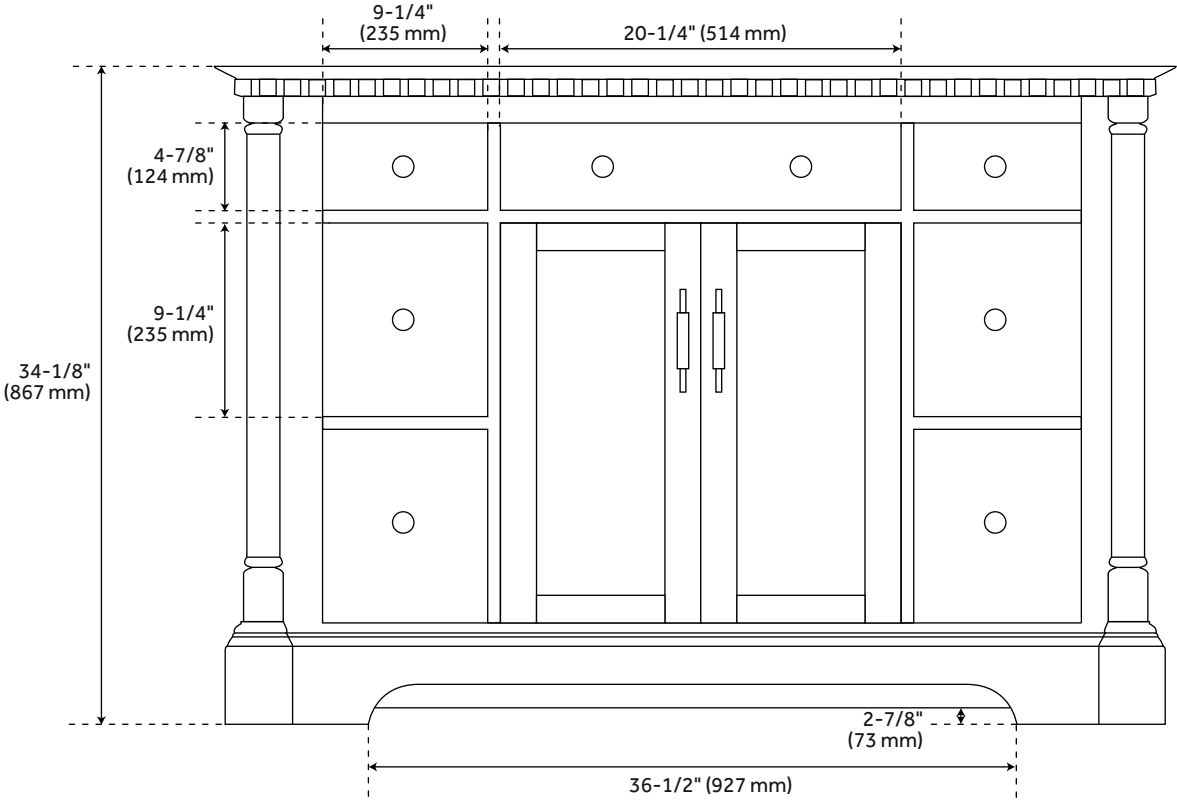

48" CLAUDIA VANITY WITH RECTANGULAR UNDERMOUNT SINK - ANTIQUE COFFEE

SKU: 953831-48-RUMB

Code: SH484350, SH484351, SH484352, SH484353, SH484354, SH484355, SH484356, SH484357

FEATURES

Installation Type: Freestanding
Features: Soft-Close Hinges; Matching Mirror
Product Finish: Antique Coffee
Material: Mahogany
Number of Doors: 2
Number of Drawers: 6
Width: 48"
Height: 34-1/8"
Depth: 21-1/2"
Assembly Required: No
Number of Shelves: 1
Dovetail Drawers: Yes
Number of Basins: 1
Sink Installation: Undermount - Rectangle
Basin Length: 18-1/8"
Basin Width: 12-3/4"
Water Depth To Overflow: 4-1/8"
Fits Drain Hole Size: 1-1/2"
Faucet Included: No
Sink Material: Porcelain
Vanity Top Thickness: 3cm
Water Depth to Rim: 5-1/2"
Adjustable Shelves: Yes
Hardware Finish: Antique Brass
Built-In Adjusters: Yes
Sink Included: Yes
Sink Color: White
Basin Overflow: Yes
Vanity Top Included: Yes
Vanity Top Depth: 22"
Vanity Top Width: 49"
Backsplash: Yes
Mirror Included: No
Recommended Accessories: 9976464, 9976466, 9976471, 9976473

REVISED 1/11/2024

48" CLAUDIA VANITY WITH RECTANGULAR UNDERMOUNT SINK - ANTIQUE COFFEE

SKU: 953831-48-RUMB

Code: SH484350, SH484351, SH484352, SH484353, SH484354, SH484355, SH484356, SH484357

ADDITIONAL FEATURES

- Includes a backsplash and a pair of white porcelain sinks.
- Features 1 tilt-out drawer and 6 standard drawers.
- Polished Carrara Marble is sourced from Italy.
- Each stone top is carved from a single piece of stone and will feature natural variations.
- See Installation Instructions for directions to attach the vanity top and sink.
- All dimensions are ($\pm 1/2$ ").
- [Wood finish samples available.](#)

REVISED 1/11/2024

48" CLAUDIA VANITY - ANTIQUE COFFEE

All dimensions and specifications are nominal and may vary. Use actual products for accuracy in critical situations.