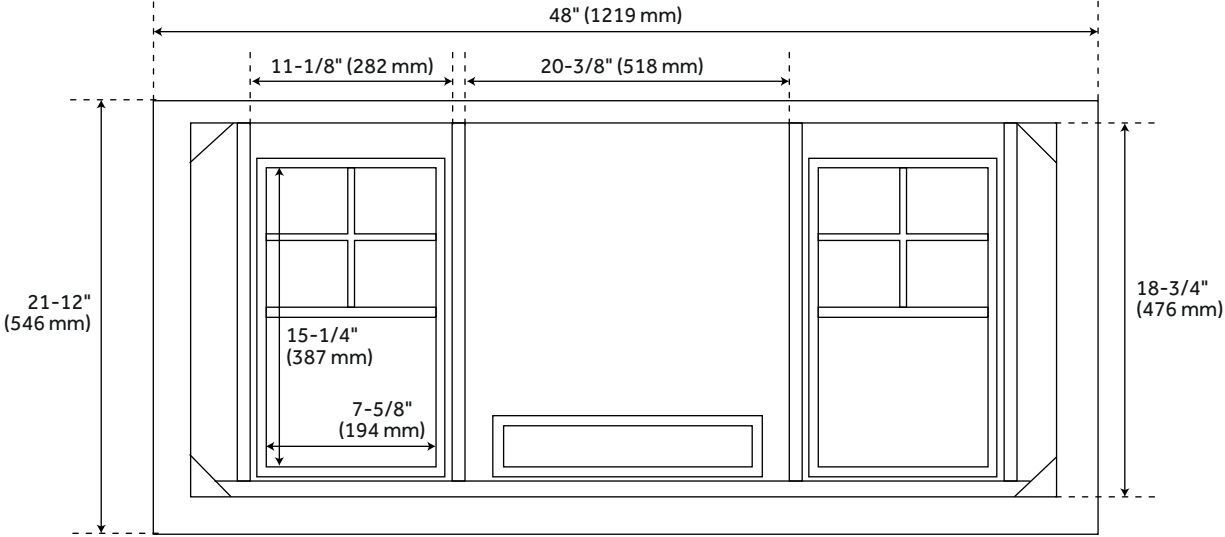

48" CLAUDIA VANITY WITH RECTANGULAR UNDERMOUNT SINK - ANTIQUE COFFEE

SKU: 953831-48-RUMB

Code: SH484350, SH484351, SH484352, SH484353, SH484354, SH484355, SH484356, SH484357

FEATURES

Installation Type: Freestanding
Features: Soft-Close Hinges; Matching Mirror
Product Finish: Antique Coffee
Material: Mahogany
Number of Doors: 2
Number of Drawers: 6
Width: 48"
Height: 34-1/8"
Depth: 21-1/2"
Assembly Required: No
Number of Shelves: 1
Dovetail Drawers: Yes
Number of Basins: 1
Sink Installation: Undermount - Rectangle
Basin Length: 18-1/8"
Basin Width: 12-3/4"
Water Depth To Overflow: 4-1/8"
Fits Drain Hole Size: 1-1/2"
Faucet Included: No
Sink Material: Porcelain
Vanity Top Thickness: 3cm
Water Depth to Rim: 5-1/2"
Adjustable Shelves: Yes
Hardware Finish: Antique Brass
Built-In Adjusters: Yes
Sink Included: Yes
Sink Color: White
Basin Overflow: Yes
Vanity Top Included: Yes
Vanity Top Depth: 22"
Vanity Top Width: 49"
Backsplash: Yes
Mirror Included: No
Recommended Accessories: 9976464, 9976466, 9976471, 9976473

REVISED 1/11/2024

48" CLAUDIA VANITY WITH RECTANGULAR UNDERMOUNT SINK - ANTIQUE COFFEE

SKU: 953831-48-RUMB

Code: SH484350, SH484351, SH484352, SH484353, SH484354, SH484355, SH484356, SH484357

ADDITIONAL FEATURES

- Includes a backsplash and a pair of white porcelain sinks.
- Features 1 tilt-out drawer and 6 standard drawers.
- Polished Carrara Marble is sourced from Italy.
- Each stone top is carved from a single piece of stone and will feature natural variations.
- See Installation Instructions for directions to attach the vanity top and sink.
- All dimensions are ($\pm 1/2$ ").
- [Wood finish samples available.](#)

REVISED 1/11/2024

48" CLAUDIA VANITY - ANTIQUE COFFEE

All dimensions and specifications are nominal and may vary. Use actual products for accuracy in critical situations.