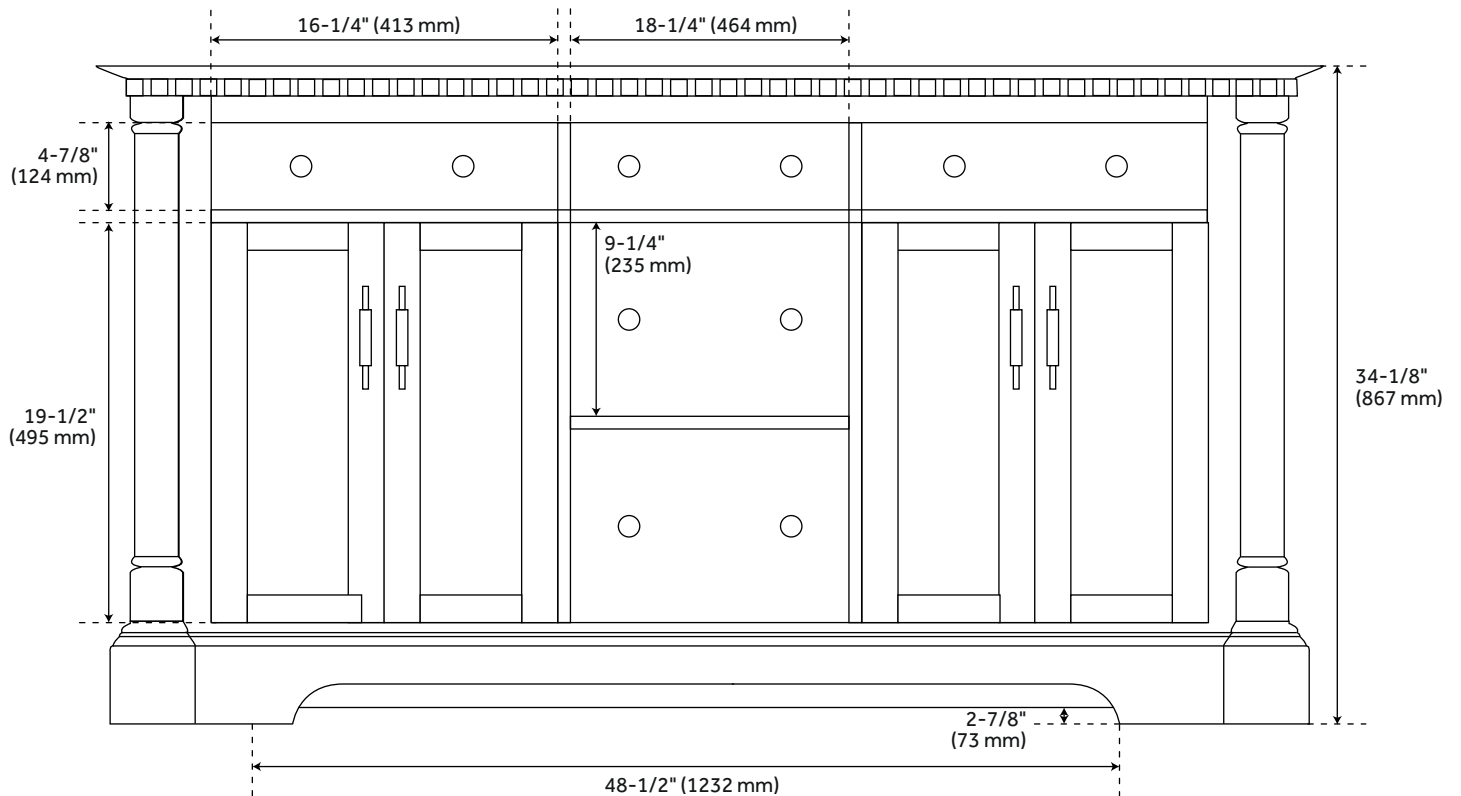

60" CLAUDIA DOUBLE VANITY - ANTIQUE COFFEE

SKU: 484241

All dimensions and specifications are nominal and may vary. Use actual products for accuracy in critical situations.