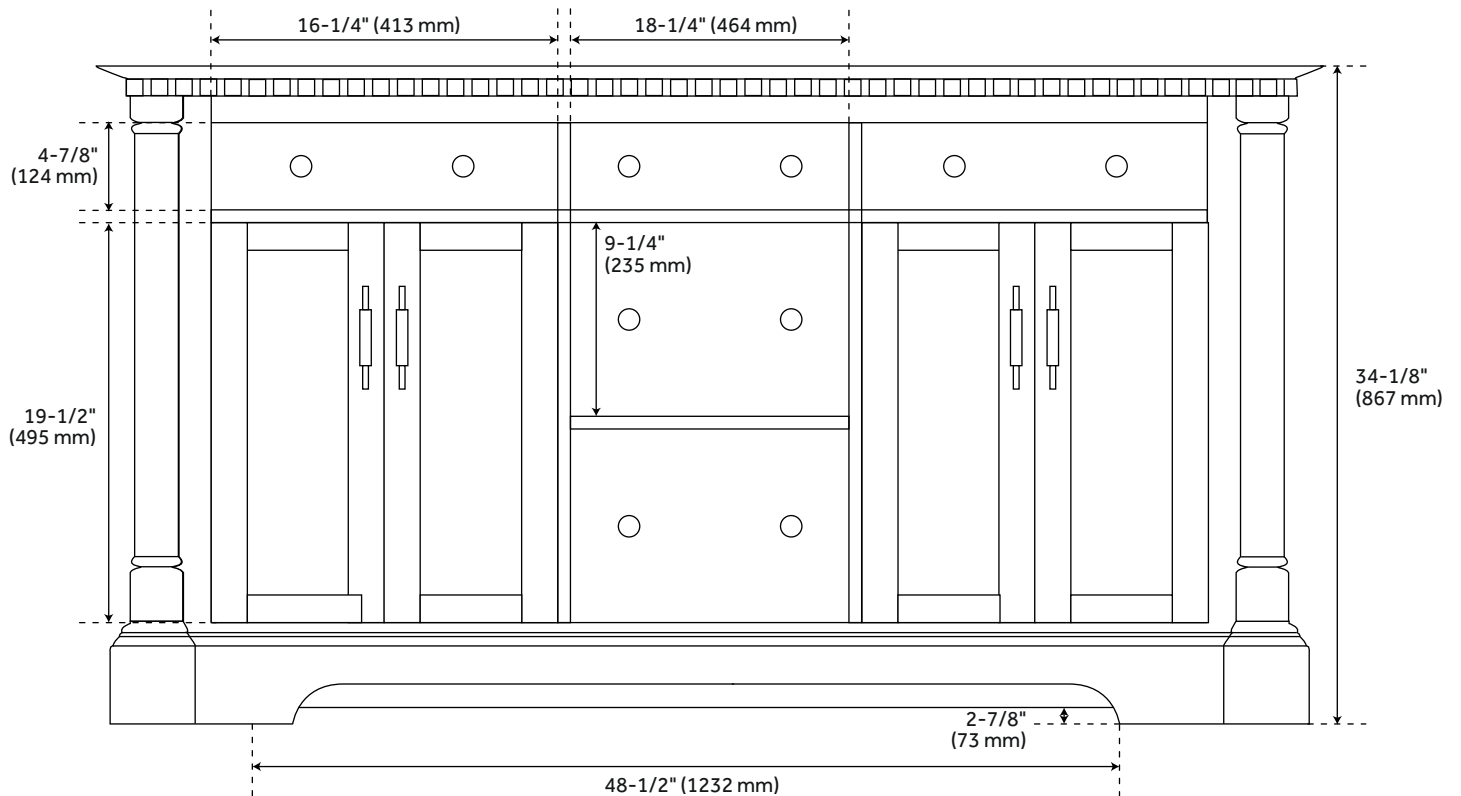

60" CLAUDIA DOUBLE VANITY WITH RECTANGULAR UNDERMOUNT SINKS - ANTIQUE COFFEE

SKU: 953831-60-RUMB

Code: SH484362, SH484363, SH484364, SH484365, SH484366, SH484367, SH484368, SH484369

FEATURES

Installation Type: Freestanding
Features: Soft-Close Hinges; Matching Mirror
Product Finish: Antique Coffee
Material: Mahogany
Number of Doors: 4
Number of Drawers: 3
Width: 60"
Height: 34-1/8"
Depth: 21-1/2"
Assembly Required: No
Number of Shelves: 2
Dovetail Drawers: Yes
Number of Basins: 2
Sink Installation: Undermount - Rectangle
Basin Length: 15-3/4"
Basin Width: 11-7/8"
Water Depth To Overflow: 4-1/8"
Fits Drain Hole Size: 1-1/2"
Faucet Included: No
Sink Material: Porcelain
Vanity Top Thickness: 3cm
Water Depth to Rim: 5-1/2"
Adjustable Shelves: Yes
Hardware Finish: Antique Brass
Built-In Adjusters: Yes
Sink Included: Yes
Sink Color: White
Basin Overflow: Yes
Vanity Top Included: Yes
Vanity Top Depth: 22"
Vanity Top Width: 61"
Mirror Included: No
Recommended Accessories: 9976464, 9976466, 9976471, 9976473

REVISED 4/5/2023

60" CLAUDIA DOUBLE VANITY WITH RECTANGULAR UNDERMOUNT SINKS - ANTIQUE COFFEE

SKU: 953831-60-RUMB

Code: SH484362, SH484363, SH484364, SH484365, SH484366, SH484367, SH484368, SH484369

ADDITIONAL FEATURES

- Includes a backsplash and a pair of white porcelain sinks.
- Features 2 tilt-out drawers and 3 standard drawers.
- Polished Carrara Marble is sourced from Italy.
- Each stone top is carved from a single piece of stone and will feature natural variations.
- See Installation Instructions for directions to attach the vanity top and sink.
- All dimensions are ($\pm 1/2$ ").
- [Wood finish samples available.](#)

REVISED 4/5/2023

60" CLAUDIA DOUBLE VANITY - ANTIQUE COFFEE

SKU: 484241

All dimensions and specifications are nominal and may vary. Use actual products for accuracy in critical situations.