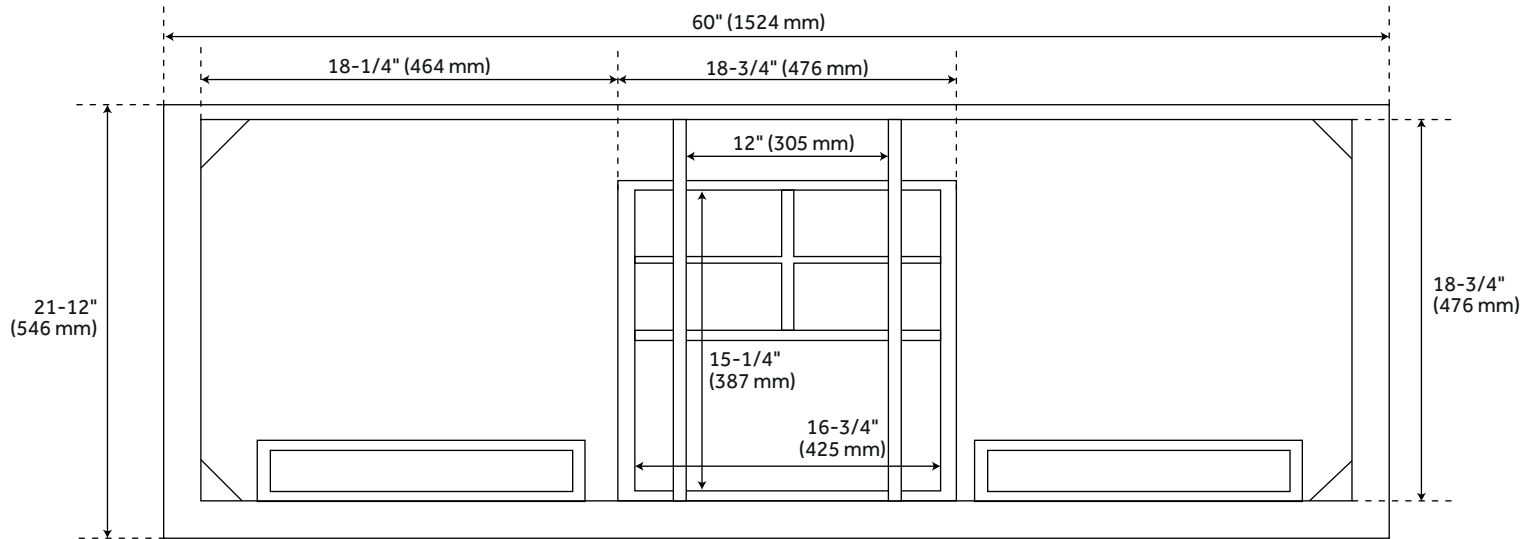

60" CLAUDIA DOUBLE VANITY - ANTIQUE COFFEE

SKU: 484241

All dimensions and specifications are nominal and may vary. Use actual products for accuracy in critical situations.