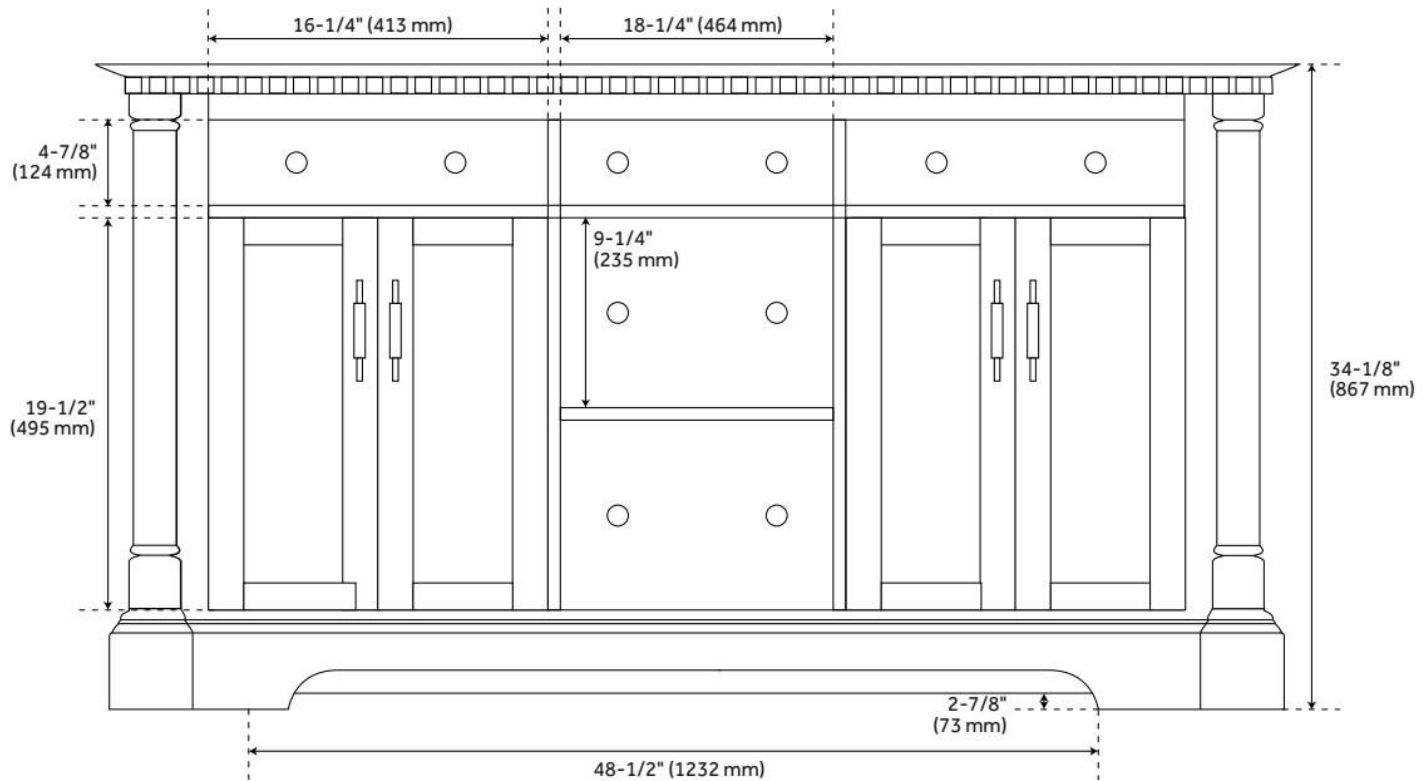

60" CLAUDIA DOUBLE VANITY - ANTIQUE COFFEE - VANITY CABINET ONLY

SKU: 484241
Code: SH484241

REVISED 8/8/2024