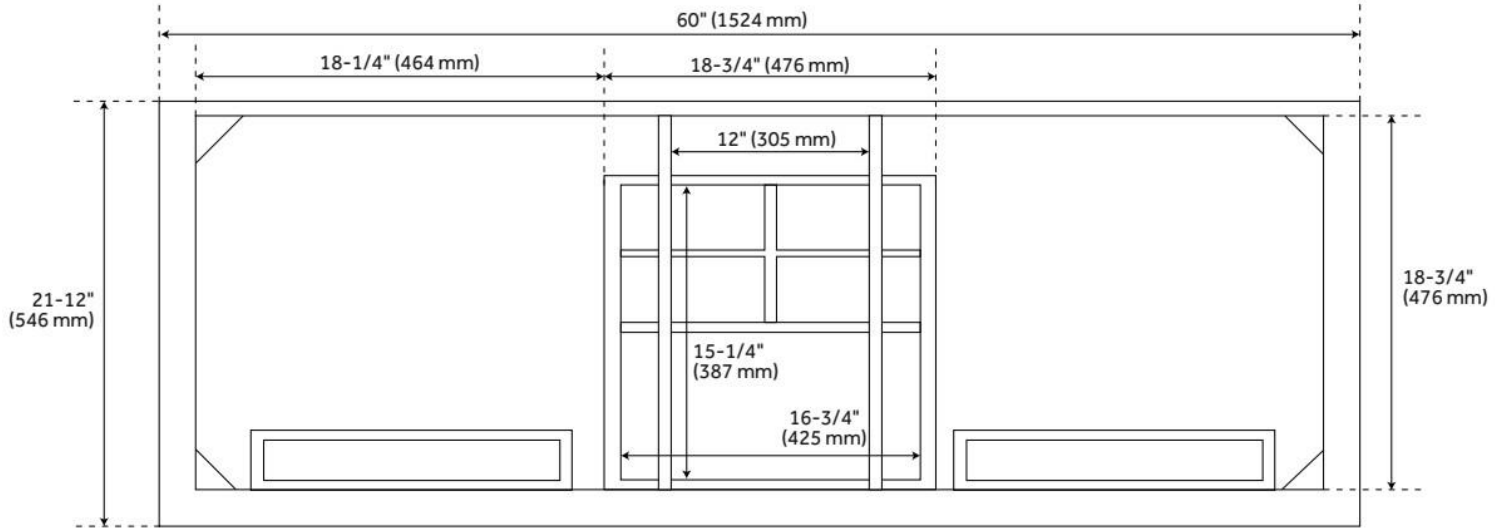

60" CLAUDIA DOUBLE VANITY - ANTIQUE COFFEE - VANITY CABINET ONLY

SKU: 484241
Code: SH484241

REVISED 8/8/2024