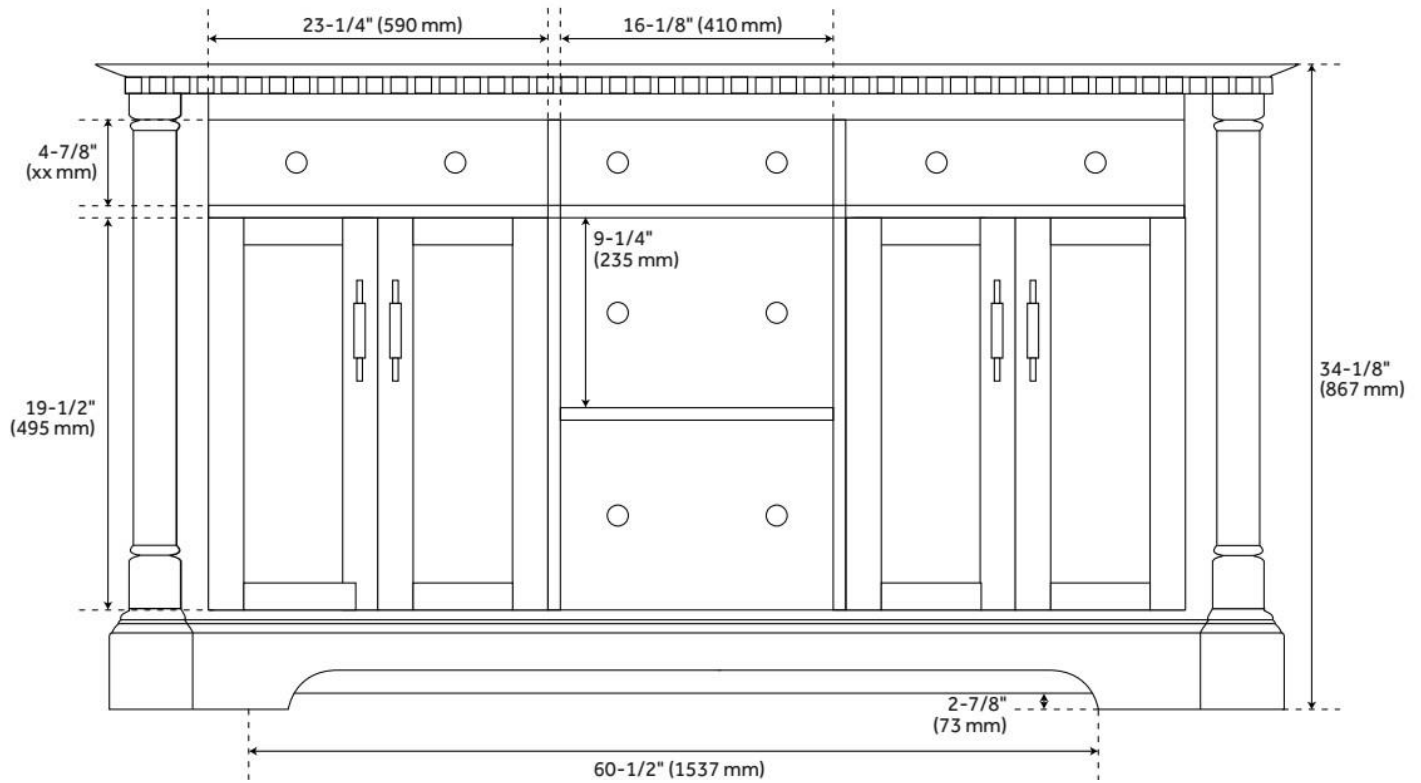

72" CLAUDIA DOUBLE VANITY - ANTIQUE COFFEE - VANITY CABINET ONLY

SKU: 484242
Code: SH484242

REVISED 8/5/2024