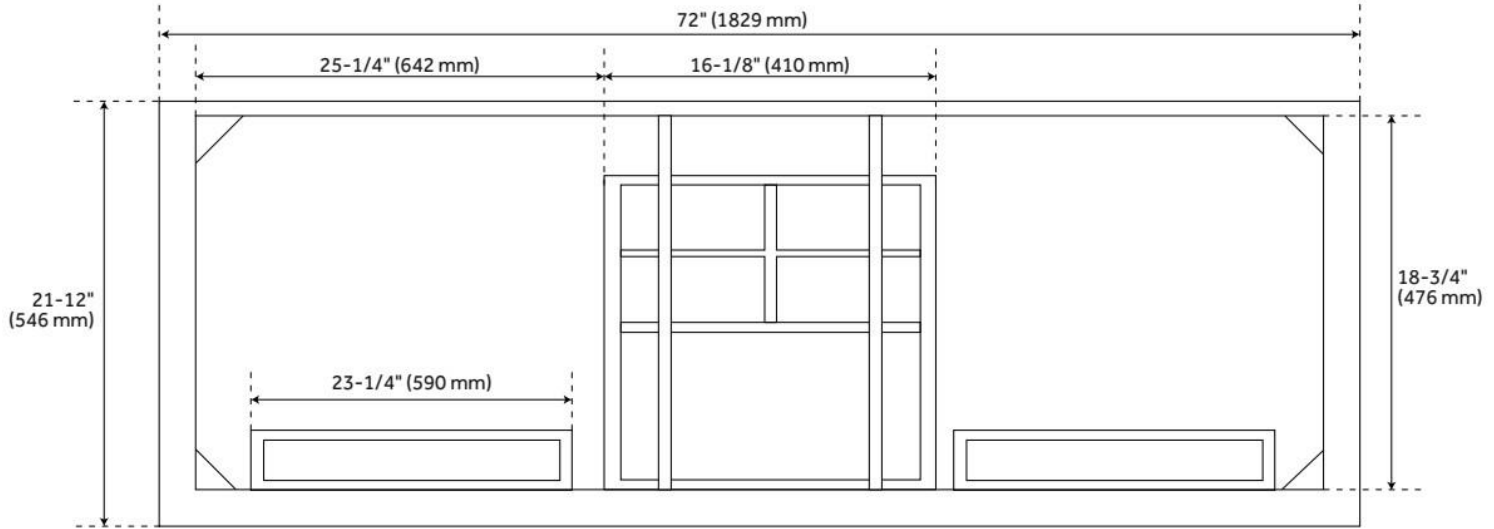

72" CLAUDIA DOUBLE VANITY - ANTIQUE COFFEE - VANITY CABINET ONLY

SKU: 484242
Code: SH484242

REVISED 8/5/2024