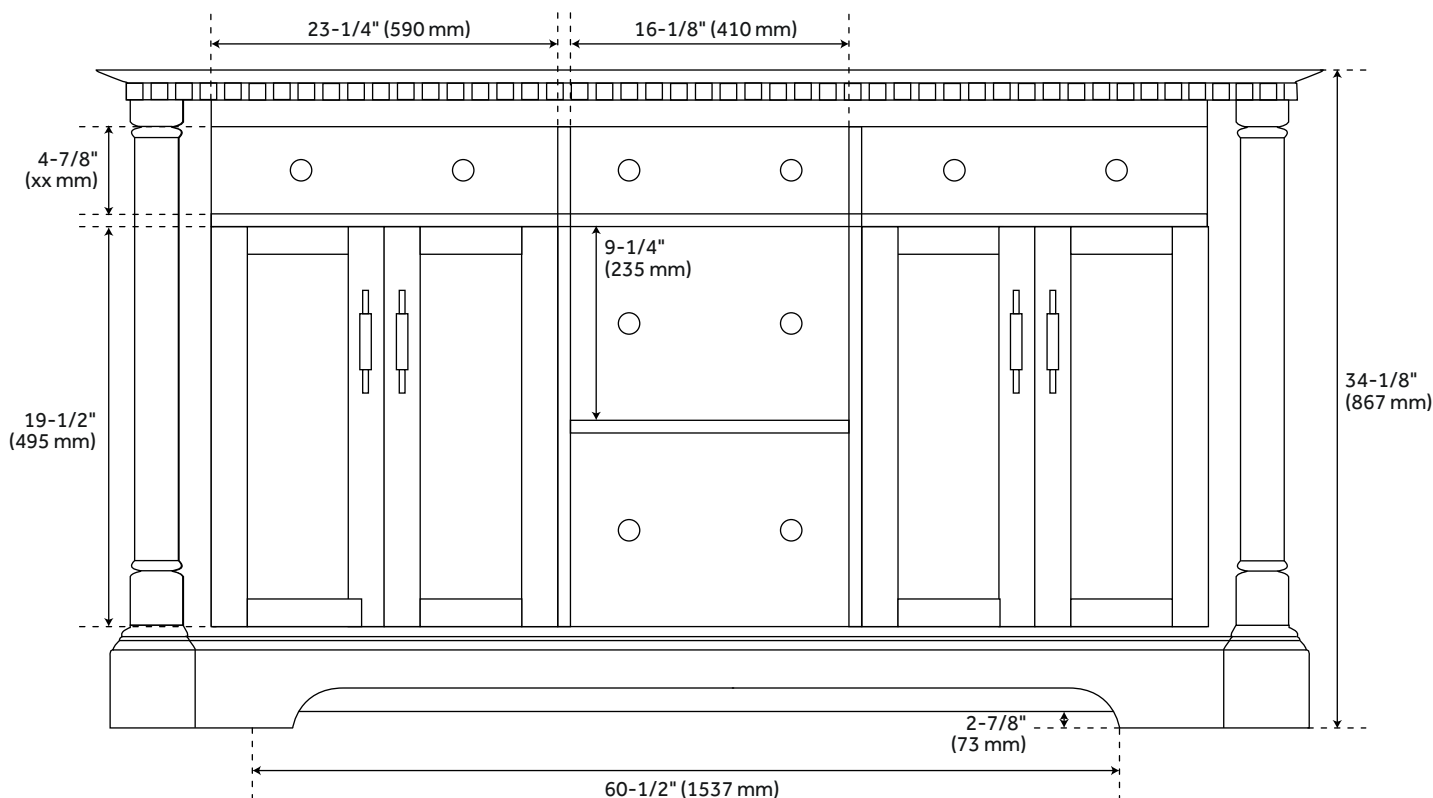

72" CLAUDIA DOUBLE VANITY WITH RECTANGULAR UNDERMOUNT SINKS - ANTIQUE COFFEE

SKU: 953831-72-RUMB

Code: SH484374, SH484375, SH484376, SH484377, SH484378, SH484379, SH484380, SH484381

FEATURES

Installation Type: Freestanding
Features: Soft-Close Hinges; Matching Mirror
Product Finish: Antique Coffee
Material: Mahogany
Number of Doors: 4
Number of Drawers: 3
Width: 72"
Height: 34-1/8"
Depth: 21-1/2"
Assembly Required: No
Number of Shelves: 2
Dovetail Drawers: Yes
Number of Basins: 2
Sink Installation: Undermount - Rectangle
Basin Length: 18-1/8"
Basin Width: 12-3/4"
Water Depth To Overflow: 4-1/8"
Fits Drain Hole Size: 1-1/2"
Faucet Included: No
Sink Material: Porcelain
Vanity Top Thickness: 3cm
Water Depth to Rim: 5-1/2"
Adjustable Shelves: Yes
Hardware Finish: Antique Brass
Built-In Adjusters: Yes
Sink Included: Yes
Sink Color: White
Basin Overflow: Yes
Vanity Top Included: Yes
Vanity Top Depth: 22"
Vanity Top Width: 73"
Mirror Included: No
Recommended Accessories: 9976464, 9976466, 9976471, 9976473

REVISED 6/5/2023

72" CLAUDIA DOUBLE VANITY WITH RECTANGULAR UNDERMOUNT SINKS - ANTIQUE COFFEE

SKU: 953831-72-RUMB

Code: SH484374, SH484375, SH484376, SH484377, SH484378, SH484379, SH484380, SH484381

ADDITIONAL FEATURES

- Includes a matching backsplash and a white porcelain sink.
- Granite is A-grade. Polished Carrara Marble is sourced from Italy.
- Each stone top is carved from a single piece of stone and will feature natural variations.
- Hardware Centers: 6-1/4"
- See Installation Instructions for directions to attach the vanity top and sink.
- All dimensions are ($\pm 1/2$ ").
- [Wood finish samples available.](#)

REVISED 6/5/2023

72" CLAUDIA DOUBLE VANITY - ANTIQUE COFFEE

SKU: 484242

All dimensions and specifications are nominal and may vary. Use actual products for accuracy in critical situations.