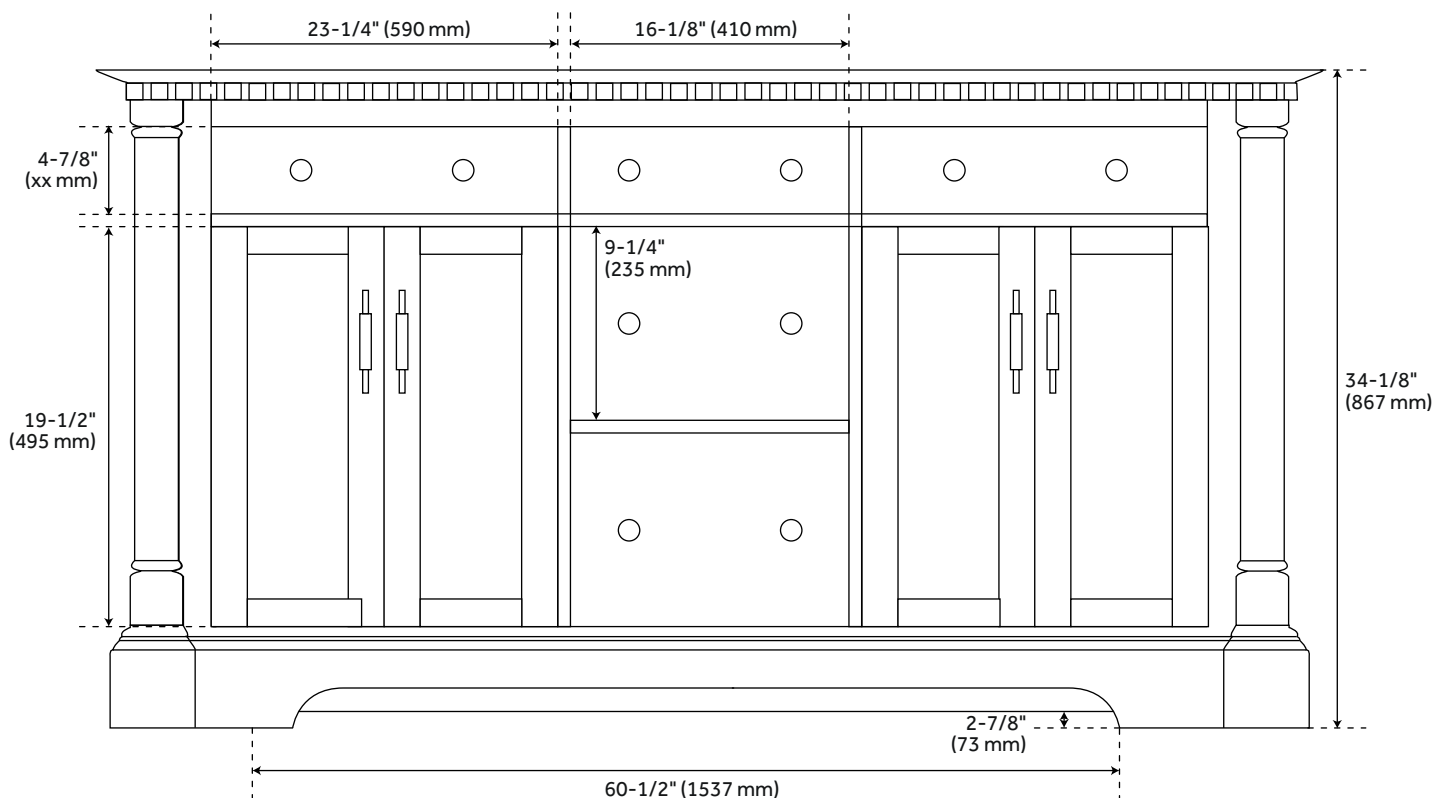

72" CLAUDIA DOUBLE VANITY - ANTIQUE COFFEE

SKU: 484242

All dimensions and specifications are nominal and may vary. Use actual products for accuracy in critical situations.