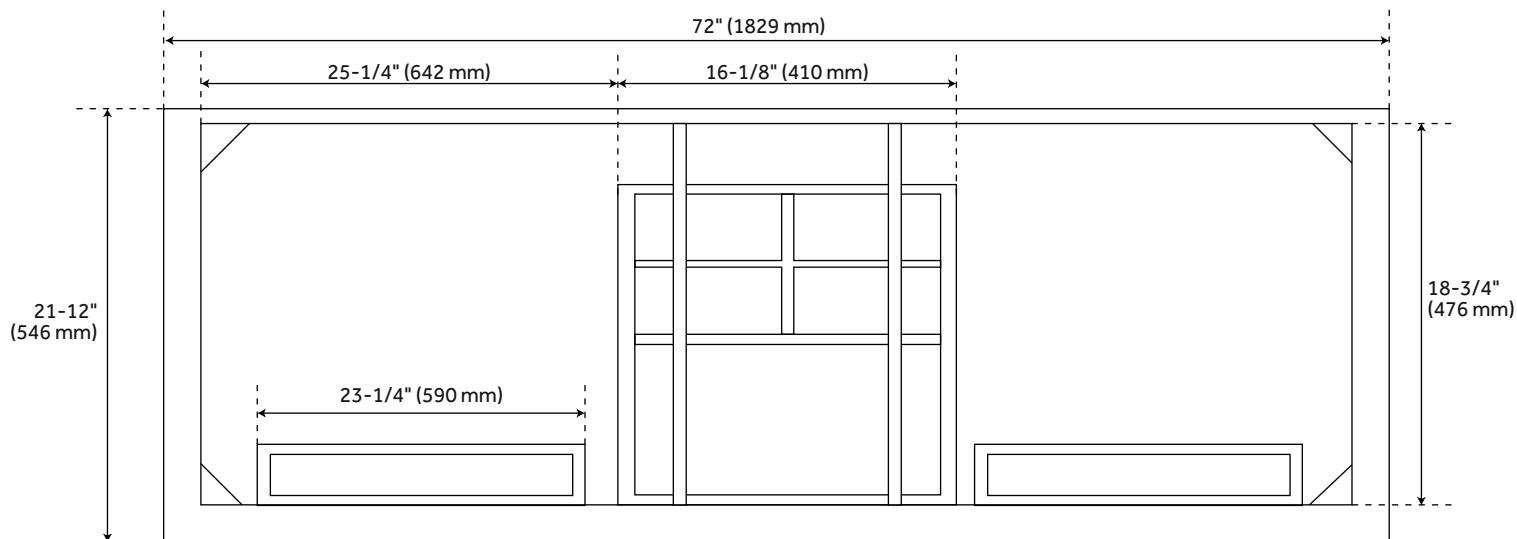

72" CLAUDIA DOUBLE VANITY - ANTIQUE COFFEE

SKU: 484242

All dimensions and specifications are nominal and may vary. Use actual products for accuracy in critical situations.