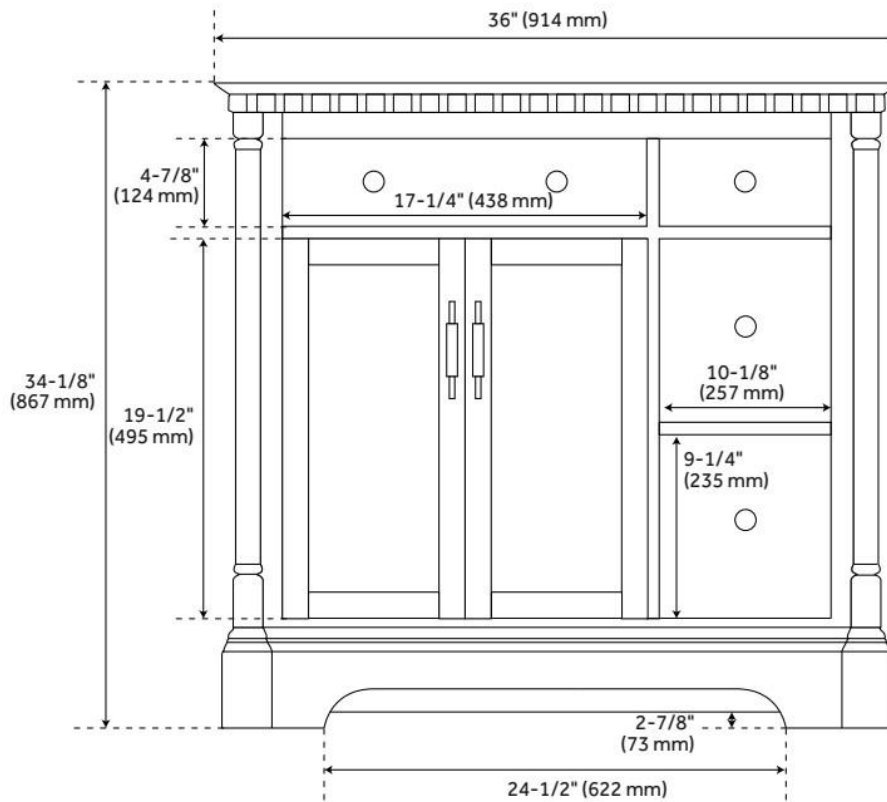

# 36" CLAUDIA VANITY - WHITE - VANITY CABINET ONLY

SKU: 484243  
Code: SH484243

## FEATURES

Material: Mahogany  
Product Finish: White  
Number of Doors: 2  
Number of Drawers: 3  
Soft-Close Hinges: Yes  
Soft-Close Slides: Yes  
Dovetail Drawers: Yes  
Adjustable Shelves: Yes  
Hardware Finish: Brushed Nickel  
Built-In Adjusters: Yes

## ADDITIONAL FEATURES

- Features 1 tilt-out drawer and 3 standard drawers.
- See Installation Instructions for directions to attach the vanity top and sink.
- All dimensions are ( $\pm 1/2''$ ).
- [Wood finish samples available.](#)

# 36" CLAUDIA VANITY - WHITE - VANITY CABINET ONLY

SKU: 484243  
Code: SH484243

REVISED 2/3/2025