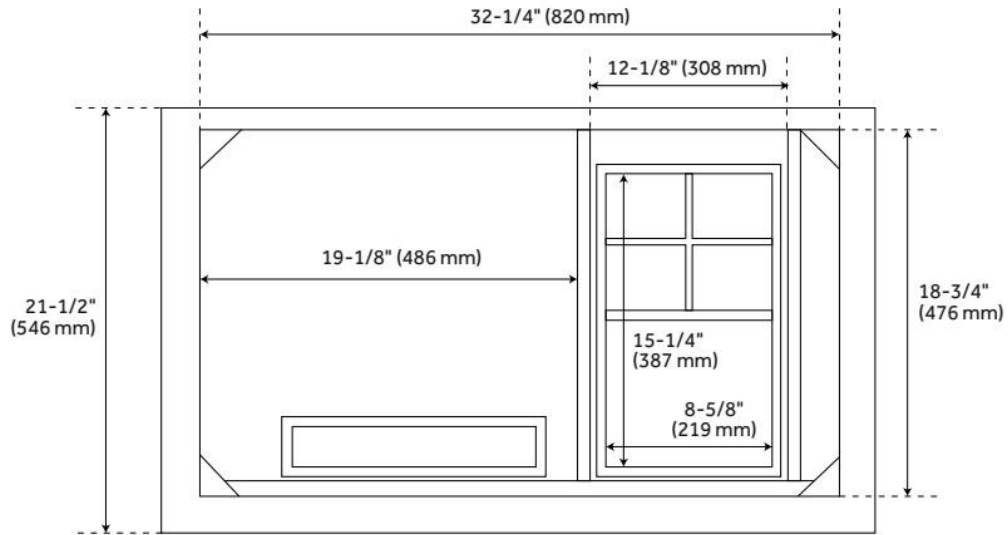

36" CLAUDIA VANITY - WHITE - VANITY CABINET ONLY

SKU: 484243
Code: SH484243

REVISED 2/3/2025