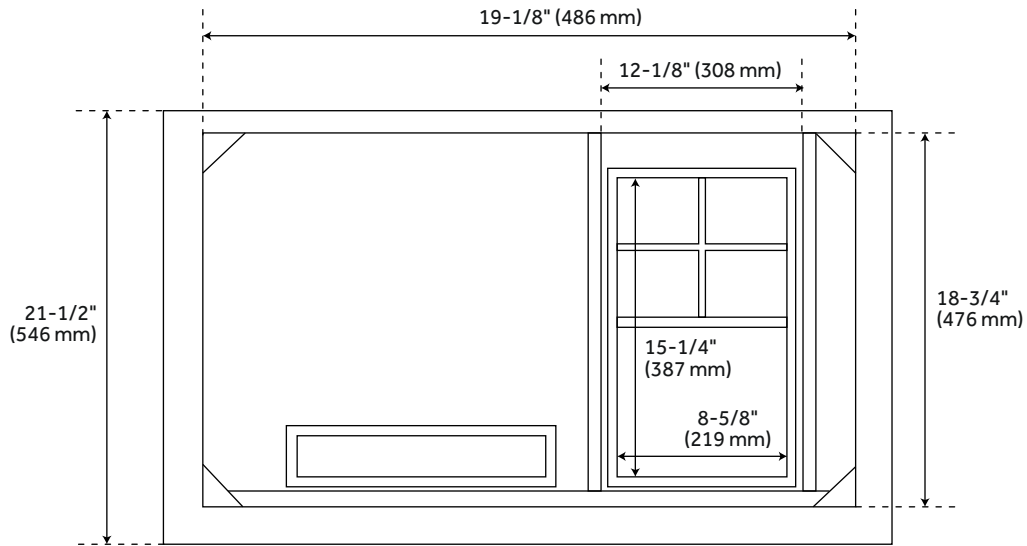

36" CLAUDIA VANITY - WHITE

SKU: 484243

All dimensions and specifications are nominal and may vary. Use actual products for accuracy in critical situations.