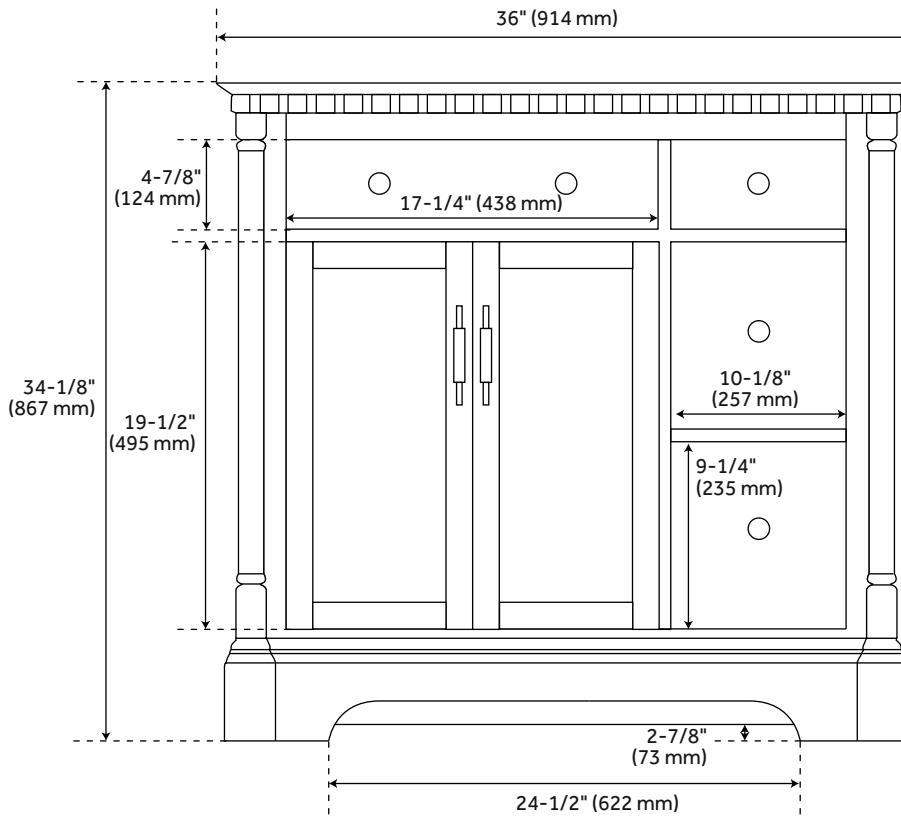

36" CLAUDIA VANITY - WHITE

SKU: 484243

All dimensions and specifications are nominal and may vary. Use actual products for accuracy in critical situations.