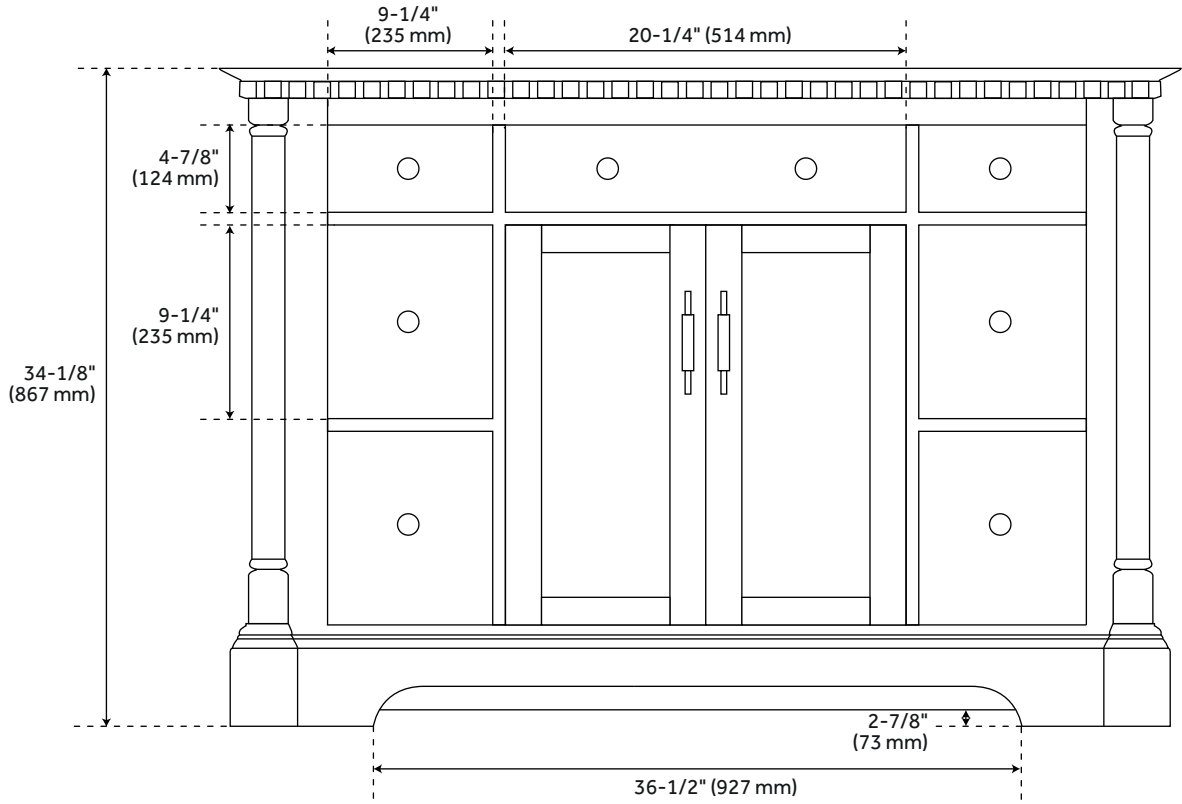

48" CLAUDIA VANITY WITH UNDERMOUNT SINK - WHITE

SKU: 953832-48-UM

Code: SH484387, SH484388, SH484389, SH484390

FEATURES

Installation Type: Freestanding
Features: Soft-Close Hinges; Matching Mirror
Product Finish: White
Material: Mahogany
Number of Doors: 2
Number of Drawers: 6
Width: 48"
Height: 34-1/8"
Depth: 21-1/2"
Assembly Required: No
Number of Shelves: 1
Dovetail Drawers: Yes
Number of Basins: 1
Sink Installation: Undermount - Oval
Basin Length: 16"
Basin Width: 12-1/2"
Water Depth To Overflow: 5"
Fits Drain Hole Size: 1-1/2"
Faucet Included: No
Sink Material: Porcelain
Vanity Top Thickness: 3cm
Water Depth to Rim: 6"
Adjustable Shelves: Yes
Hardware Finish: Brushed Nickel
Built-In Adjusters: Yes
Sink Included: Yes
Sink Color: White
Basin Overflow: Yes
Vanity Top Included: Yes
Vanity Top Depth: 22"
Vanity Top Width: 49"
Mirror Included: No
Recommended Accessories: 9976467, 9976469, 9976474, 9976477

REVISED 1/11/2024

48" CLAUDIA VANITY WITH UNDERMOUNT SINK - WHITE

SKU: 953832-48-UM

Code: SH484387, SH484388, SH484389, SH484390

ADDITIONAL FEATURES

- Includes a backsplash and a pair of white porcelain sinks.
- Features 1 tilt-out drawer and 6 standard drawers.
- Polished Carrara Marble is sourced from Italy.
- Each stone top is carved from a single piece of stone and will feature natural variations.
- See Installation Instructions for directions to attach the vanity top and sink.
- All dimensions are ($\pm 1/2"$).
- [Wood finish samples available.](#)

REVISED 1/11/2024

48" CLAUDIA VANITY - WHITE

All dimensions and specifications are nominal and may vary. Use actual products for accuracy in critical situations.