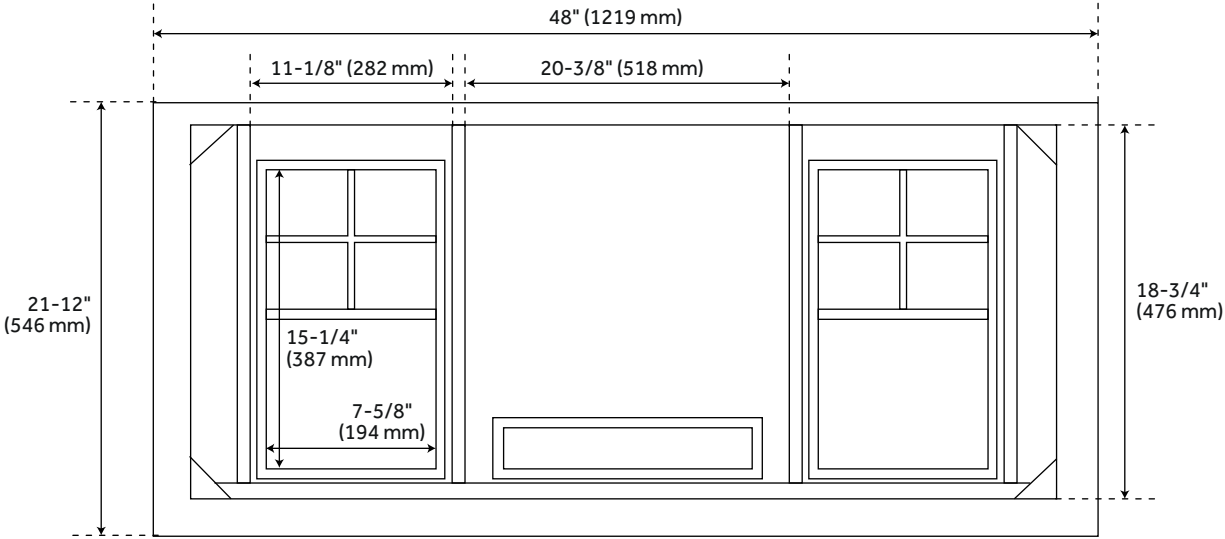

48" CLAUDIA VANITY WITH UNDERMOUNT SINK - WHITE

SKU: 953832-48-UM

Code: SH484387, SH484388, SH484389, SH484390

FEATURES

Installation Type: Freestanding
Features: Soft-Close Hinges; Matching Mirror
Product Finish: White
Material: Mahogany
Number of Doors: 2
Number of Drawers: 6
Width: 48"
Height: 34-1/8"
Depth: 21-1/2"
Assembly Required: No
Number of Shelves: 1
Dovetail Drawers: Yes
Number of Basins: 1
Sink Installation: Undermount - Oval
Basin Length: 16"
Basin Width: 12-1/2"
Water Depth To Overflow: 5"
Fits Drain Hole Size: 1-1/2"
Faucet Included: No
Sink Material: Porcelain
Vanity Top Thickness: 3cm
Water Depth to Rim: 6"
Adjustable Shelves: Yes
Hardware Finish: Brushed Nickel
Built-In Adjusters: Yes
Sink Included: Yes
Sink Color: White
Basin Overflow: Yes
Vanity Top Included: Yes
Vanity Top Depth: 22"
Vanity Top Width: 49"
Mirror Included: No
Recommended Accessories: 9976467, 9976469, 9976474, 9976477

REVISED 1/11/2024

48" CLAUDIA VANITY WITH UNDERMOUNT SINK - WHITE

SKU: 953832-48-UM

Code: SH484387, SH484388, SH484389, SH484390

ADDITIONAL FEATURES

- Includes a backsplash and a pair of white porcelain sinks.
- Features 1 tilt-out drawer and 6 standard drawers.
- Polished Carrara Marble is sourced from Italy.
- Each stone top is carved from a single piece of stone and will feature natural variations.
- See Installation Instructions for directions to attach the vanity top and sink.
- All dimensions are ($\pm 1/2"$).
- [Wood finish samples available.](#)

REVISED 1/11/2024

48" CLAUDIA VANITY - WHITE

All dimensions and specifications are nominal and may vary. Use actual products for accuracy in critical situations.