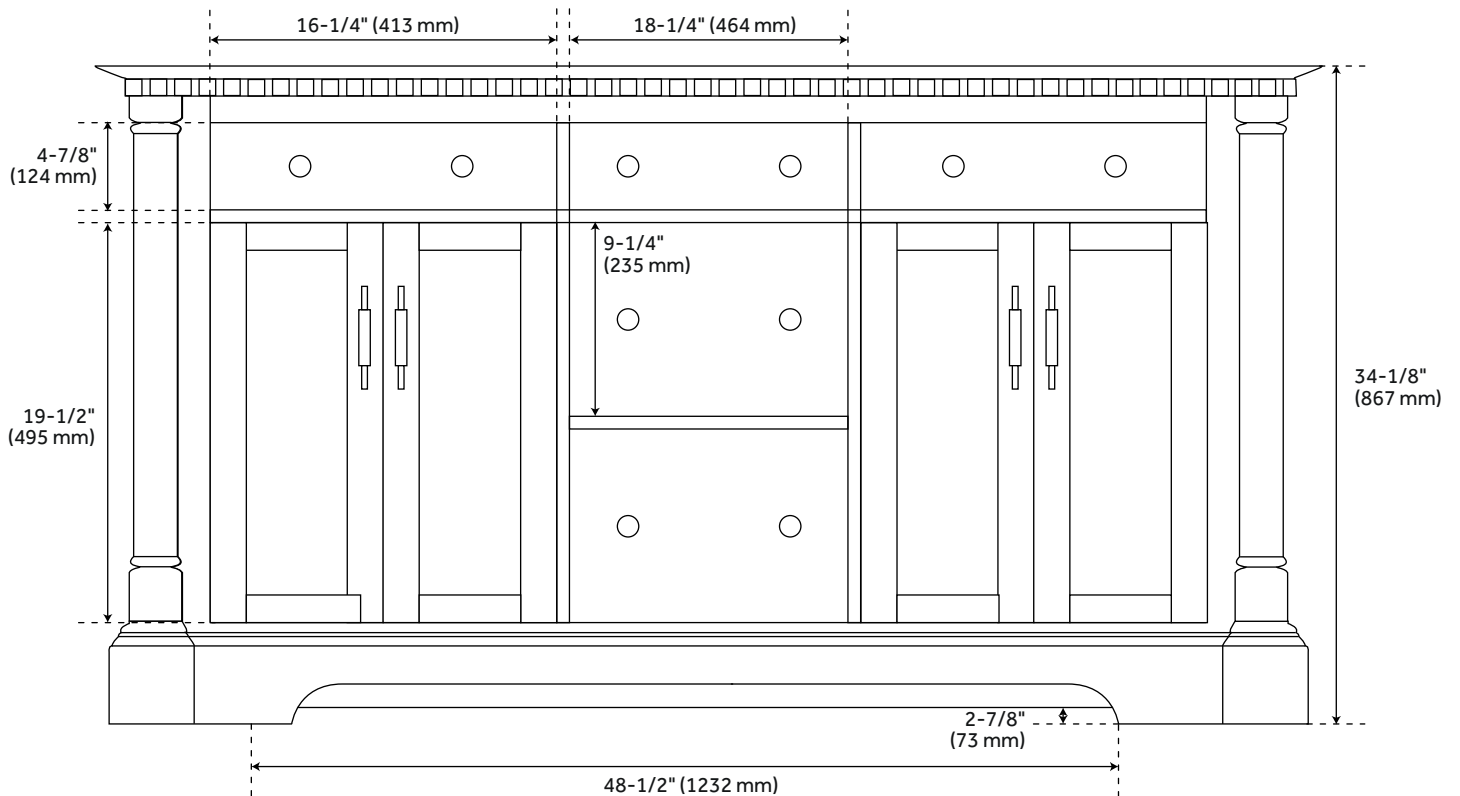

60" CLAUDIA DOUBLE VANITY - WHITE - VANITY CABINET ONLY

SKU: 484245
Code: SH484245

FEATURES

Installation Type: Freestanding
Features: Soft-Close Hinges; Matching Mirror
Product Finish: White
Material: Mahogany
Number of Doors: 4
Number of Drawers: 3
Width: 60"
Height: 34-1/8"
Depth: 21-1/2"
Assembly Required: No
Number of Shelves: 2
Dovetail Drawers: Yes
Number of Basins: 2
Vanity Top Options: No Top
Faucet Centers: No Faucet Hole
Faucet Included: No
Adjustable Shelves: Yes
Hardware Finish: Brushed Nickel
Built-In Adjusters: Yes
Sink Included: No
Vanity Top Included: No
Backsplash: No
Mirror Included: No
Recommended Accessories: 9976467, 9976469, 9976474, 9976477

REVISED 4/5/2023

60" CLAUDIA DOUBLE VANITY - WHITE - VANITY CABINET ONLY

SKU: 484245
Code: SH484245

ADDITIONAL FEATURES

- Features 2 tilt-out drawers and 3 standard drawers.
- See Installation Instructions for directions to attach the vanity top and sink.
- All dimensions are ($\pm 1/2$ ").
- [Wood finish samples available.](#)

REVISED 4/5/2023

60" CLAUDIA DOUBLE VANITY - WHITE

SKU: 484245

All dimensions and specifications are nominal and may vary. Use actual products for accuracy in critical situations.