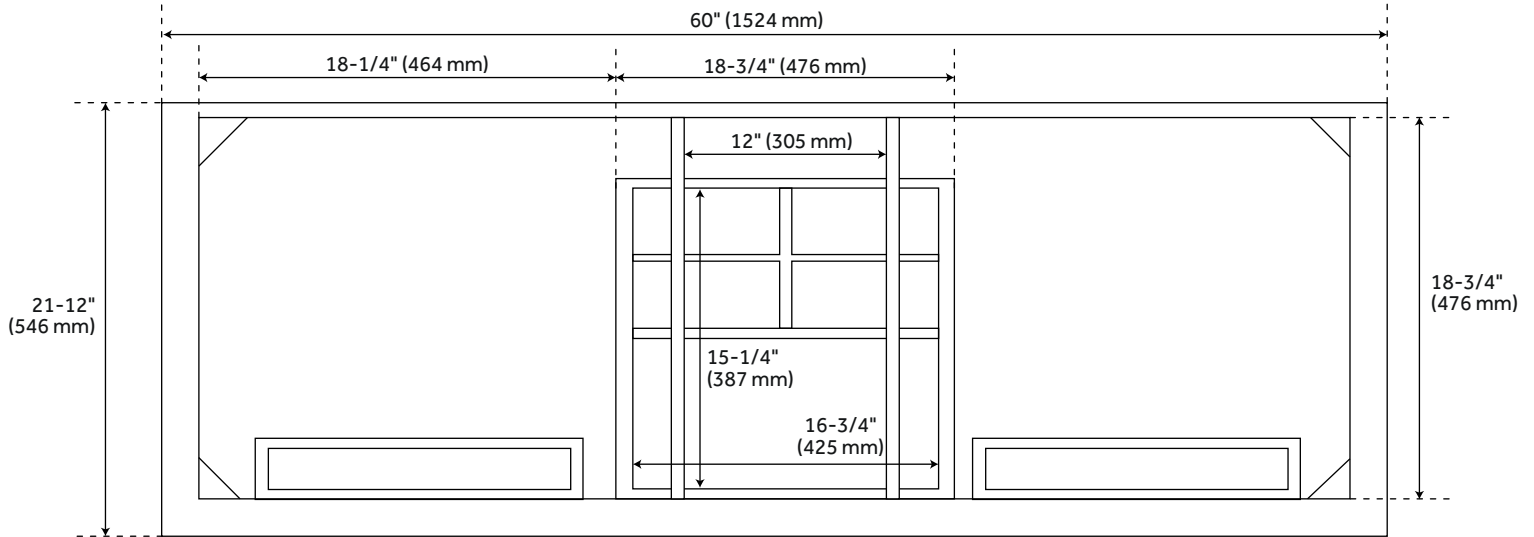

60" CLAUDIA DOUBLE VANITY - WHITE - VANITY CABINET ONLY

SKU: 484245
Code: SH484245

FEATURES

Installation Type: Freestanding
Features: Soft-Close Hinges; Matching Mirror
Product Finish: White
Material: Mahogany
Number of Doors: 4
Number of Drawers: 3
Width: 60"
Height: 34-1/8"
Depth: 21-1/2"
Assembly Required: No
Number of Shelves: 2
Dovetail Drawers: Yes
Number of Basins: 2
Vanity Top Options: No Top
Faucet Centers: No Faucet Hole
Faucet Included: No
Adjustable Shelves: Yes
Hardware Finish: Brushed Nickel
Built-In Adjusters: Yes
Sink Included: No
Vanity Top Included: No
Backsplash: No
Mirror Included: No
Recommended Accessories: 9976467, 9976469, 9976474, 9976477

REVISED 4/5/2023

60" CLAUDIA DOUBLE VANITY - WHITE - VANITY CABINET ONLY

SKU: 484245
Code: SH484245

ADDITIONAL FEATURES

- Features 2 tilt-out drawers and 3 standard drawers.
- See Installation Instructions for directions to attach the vanity top and sink.
- All dimensions are ($\pm 1/2$ ").
- [Wood finish samples available.](#)

REVISED 4/5/2023

60" CLAUDIA DOUBLE VANITY - WHITE

SKU: 484245

All dimensions and specifications are nominal and may vary. Use actual products for accuracy in critical situations.