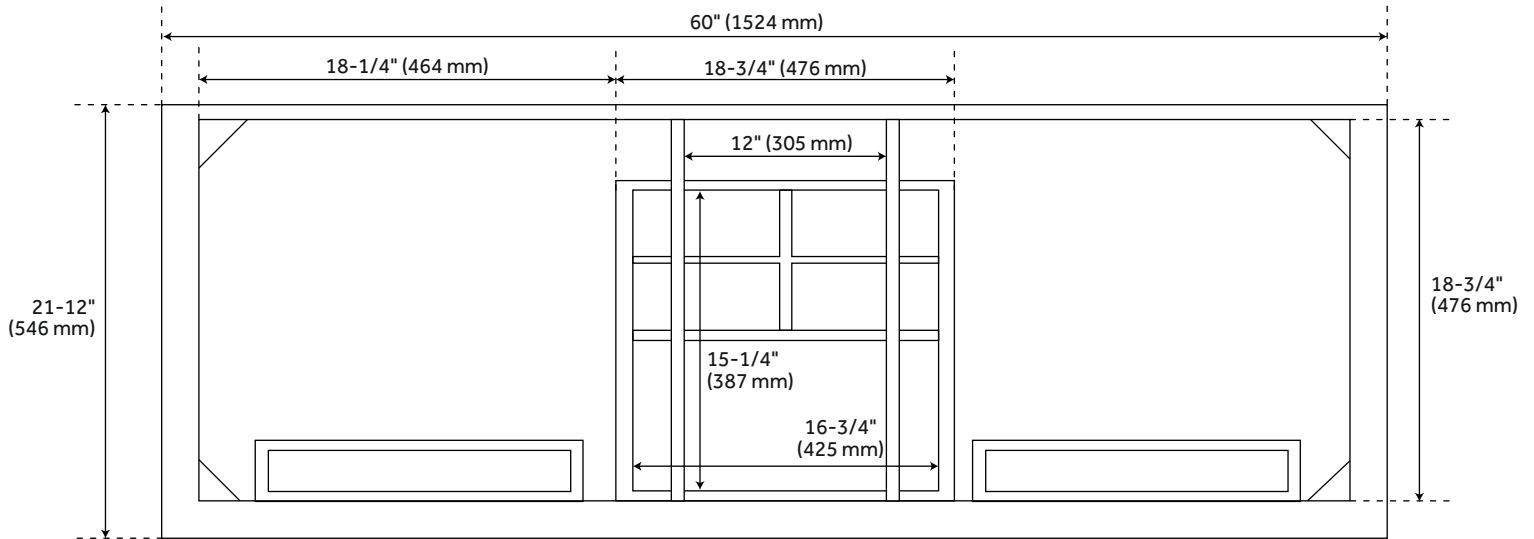

60" CLAUDIA DOUBLE VANITY WITH RECTANGULAR UNDERMOUNT SINKS - WHITE

SKU: 953832-60-RUMB

Code: SH484403, SH484404, SH484405, SH484406, SH484407, SH484408, SH484409, SH484410

FEATURES

Installation Type: Freestanding
Features: Soft-Close Hinges; Matching Mirror
Product Finish: White
Material: Mahogany
Number of Doors: 4
Number of Drawers: 3
Width: 60"
Height: 34-1/8"
Depth: 21-1/2"
Assembly Required: No
Number of Shelves: 2
Dovetail Drawers: Yes
Number of Basins: 2
Sink Installation: Undermount - Rectangle
Basin Length: 15-3/4"
Basin Width: 11-7/8"
Water Depth To Overflow: 4-1/8"
Fits Drain Hole Size: 1-1/2"
Faucet Included: No
Sink Material: Porcelain
Vanity Top Thickness: 3cm
Water Depth to Rim: 5-1/2"
Adjustable Shelves: Yes
Hardware Finish: Brushed Nickel
Built-In Adjusters: Yes
Sink Included: Yes
Sink Color: White
Basin Overflow: Yes
Vanity Top Included: Yes
Vanity Top Depth: 22"
Vanity Top Width: 61"
Backsplash: Yes
Mirror Included: No
Recommended Accessories: 9976467, 9976469, 9976474, 9976477

REVISED 4/5/2023

60" CLAUDIA DOUBLE VANITY WITH RECTANGULAR UNDERMOUNT SINKS - WHITE

SKU: 953832-60-RUMB

Code: SH484403, SH484404, SH484405, SH484406, SH484407, SH484408, SH484409, SH484410

ADDITIONAL FEATURES

- Includes a backsplash and a pair of white porcelain sinks.
- Features 2 tilt-out drawers and 3 standard drawers.
- Polished Carrara Marble is sourced from Italy.
- Each stone top is carved from a single piece of stone and will feature natural variations.
- See Installation Instructions for directions to attach the vanity top and sink.
- All dimensions are ($\pm 1/2$ ").
- [Wood finish samples available.](#)

REVISED 4/5/2023

60" CLAUDIA DOUBLE VANITY - WHITE

SKU: 484245

All dimensions and specifications are nominal and may vary. Use actual products for accuracy in critical situations.