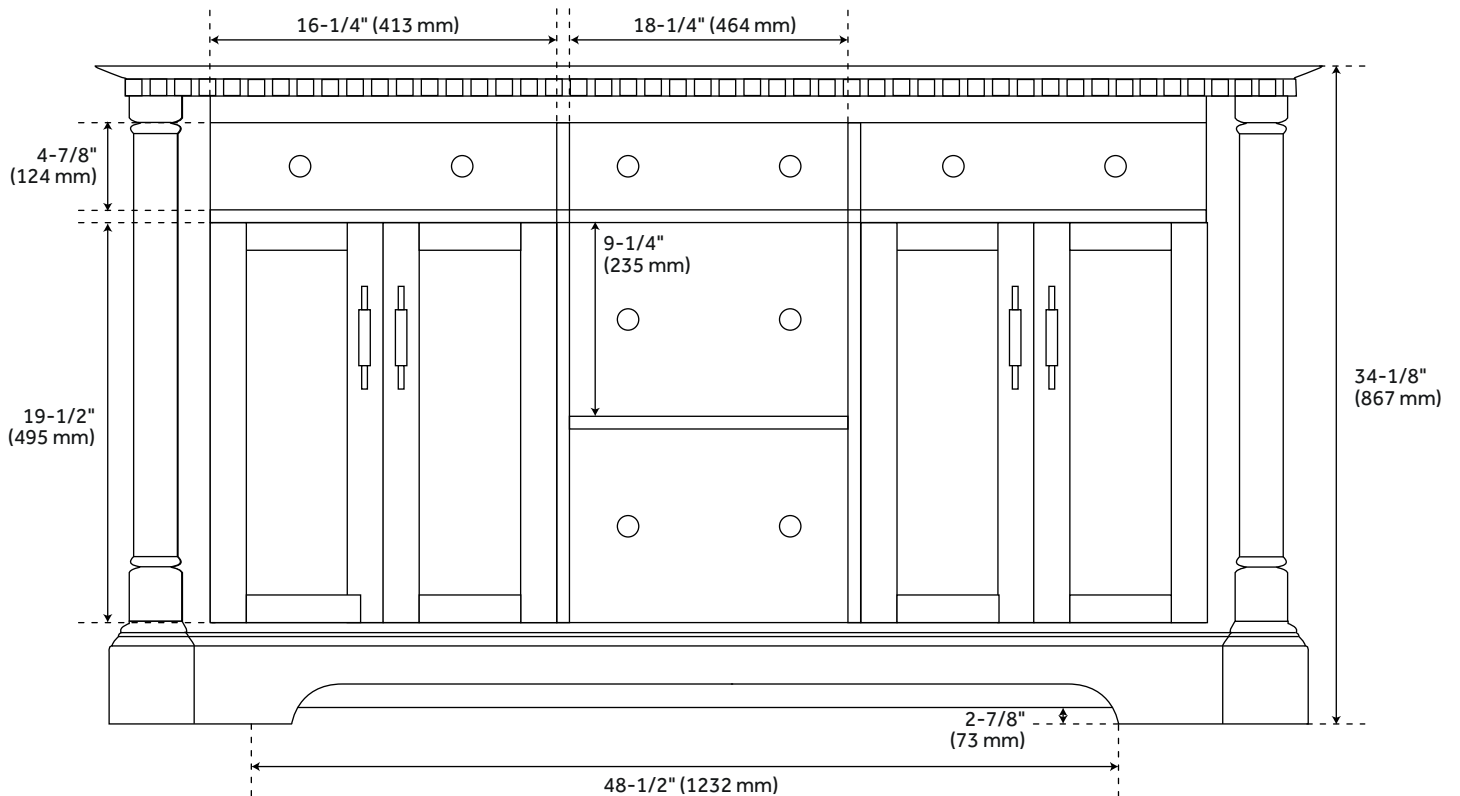

60" CLAUDIA DOUBLE VANITY WITH RECTANGULAR UNDERMOUNT SINKS - WHITE

SKU: 953832-60-RUMB

Code: SH484403, SH484404, SH484405, SH484406, SH484407, SH484408, SH484409, SH484410

FEATURES

Installation Type: Freestanding
Features: Soft-Close Hinges; Matching Mirror
Product Finish: White
Material: Mahogany
Number of Doors: 4
Number of Drawers: 3
Width: 60"
Height: 34-1/8"
Depth: 21-1/2"
Assembly Required: No
Number of Shelves: 2
Dovetail Drawers: Yes
Number of Basins: 2
Sink Installation: Undermount - Rectangle
Basin Length: 15-3/4"
Basin Width: 11-7/8"
Water Depth To Overflow: 4-1/8"
Fits Drain Hole Size: 1-1/2"
Faucet Included: No
Sink Material: Porcelain
Vanity Top Thickness: 3cm
Water Depth to Rim: 5-1/2"
Adjustable Shelves: Yes
Hardware Finish: Brushed Nickel
Built-In Adjusters: Yes
Sink Included: Yes
Sink Color: White
Basin Overflow: Yes
Vanity Top Included: Yes
Vanity Top Depth: 22"
Vanity Top Width: 61"
Backsplash: Yes
Mirror Included: No
Recommended Accessories: 9976467, 9976469, 9976474, 9976477

REVISED 4/5/2023

60" CLAUDIA DOUBLE VANITY WITH RECTANGULAR UNDERMOUNT SINKS - WHITE

SKU: 953832-60-RUMB

Code: SH484403, SH484404, SH484405, SH484406, SH484407, SH484408, SH484409, SH484410

ADDITIONAL FEATURES

- Includes a backsplash and a pair of white porcelain sinks.
- Features 2 tilt-out drawers and 3 standard drawers.
- Polished Carrara Marble is sourced from Italy.
- Each stone top is carved from a single piece of stone and will feature natural variations.
- See Installation Instructions for directions to attach the vanity top and sink.
- All dimensions are ($\pm 1/2$ ").
- [Wood finish samples available.](#)

REVISED 4/5/2023

60" CLAUDIA DOUBLE VANITY - WHITE

SKU: 484245

All dimensions and specifications are nominal and may vary. Use actual products for accuracy in critical situations.