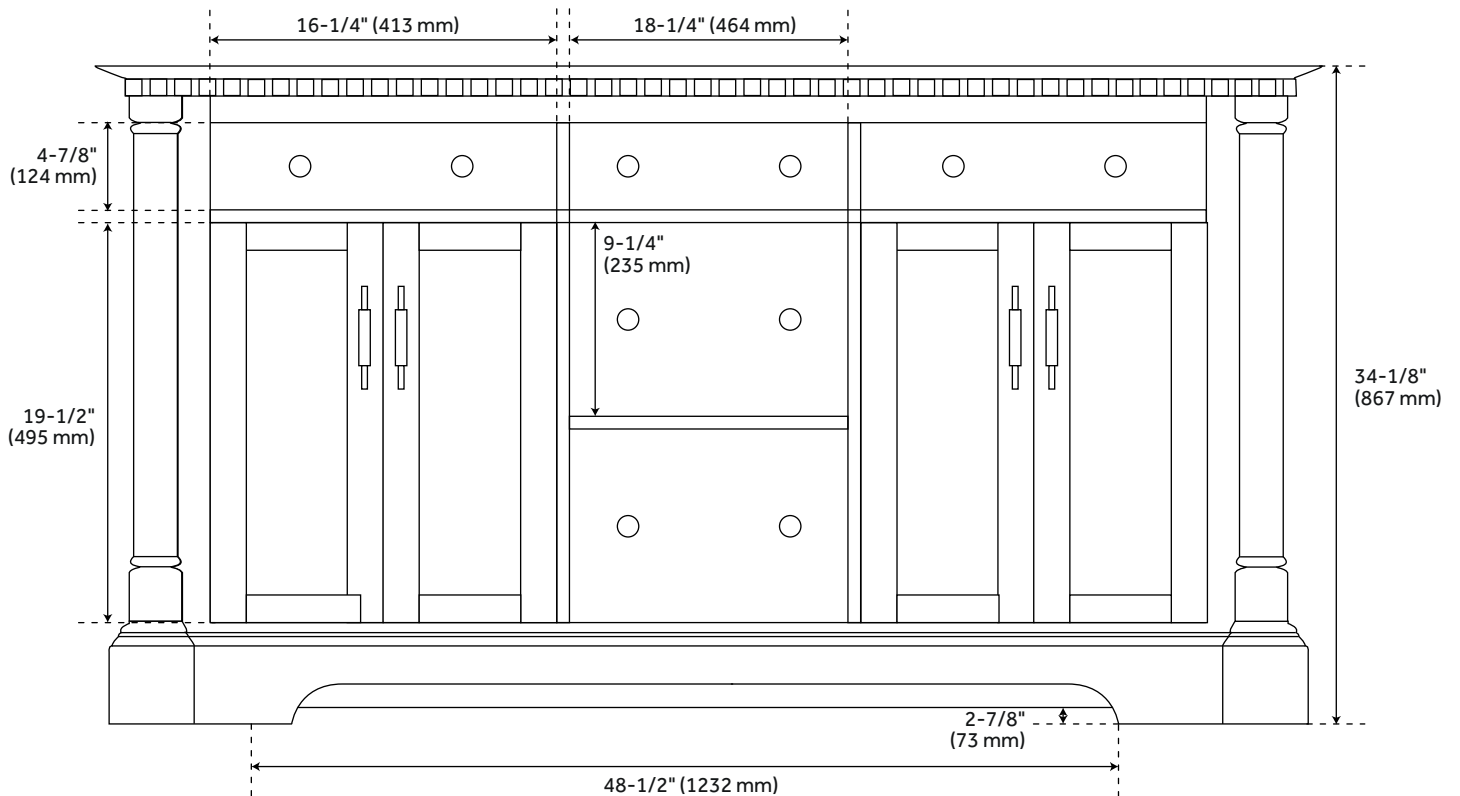

60" CLAUDIA DOUBLE VANITY WITH UNDERMOUNT SINKS - WHITE

SKU: 953832-60-UM

Code: SH484399, SH484400, SH484401, SH484402

FEATURES

Installation Type: Freestanding
Features: Soft-Close Hinges; Matching Mirror
Product Finish: White
Material: Mahogany
Number of Doors: 4
Number of Drawers: 3
Width: 60"
Height: 34-1/8"
Depth: 21-1/2"
Assembly Required: No
Number of Shelves: 2
Dovetail Drawers: Yes
Number of Basins: 2
Sink Installation: Undermount - Oval
Basin Length: 16"
Basin Width: 12-1/2"
Water Depth To Overflow: 5"
Fits Drain Hole Size: 1-1/2"
Faucet Included: No
Sink Material: Porcelain
Vanity Top Thickness: 3cm
Water Depth to Rim: 6"
Adjustable Shelves: Yes
Hardware Finish: Brushed Nickel
Built-In Adjusters: Yes
Sink Included: Yes
Sink Color: White
Basin Overflow: Yes
Vanity Top Included: Yes
Vanity Top Depth: 22"
Vanity Top Width: 61"
Backsplash: Yes
Mirror Included: No
Recommended Accessories: 9976467, 9976469, 9976474, 9976477

REVISED 4/5/2023

60" CLAUDIA DOUBLE VANITY WITH UNDERMOUNT SINKS - WHITE

SKU: 953832-60-UM

Code: SH484399, SH484400, SH484401, SH484402

ADDITIONAL FEATURES

- Includes a matching backsplash and a white porcelain sink.
- Granite is A-grade. Polished Carrara Marble is sourced from Italy.
- Each stone top is carved from a single piece of stone and will feature natural variations.
- Hardware Centers: 6-1/4"
- See Installation Instructions for directions to attach the vanity top and sink.
- All dimensions are ($\pm 1/2$ ").
- [Wood finish samples available.](#)

REVISED 4/5/2023

60" CLAUDIA DOUBLE VANITY - WHITE

SKU: 484245

All dimensions and specifications are nominal and may vary. Use actual products for accuracy in critical situations.