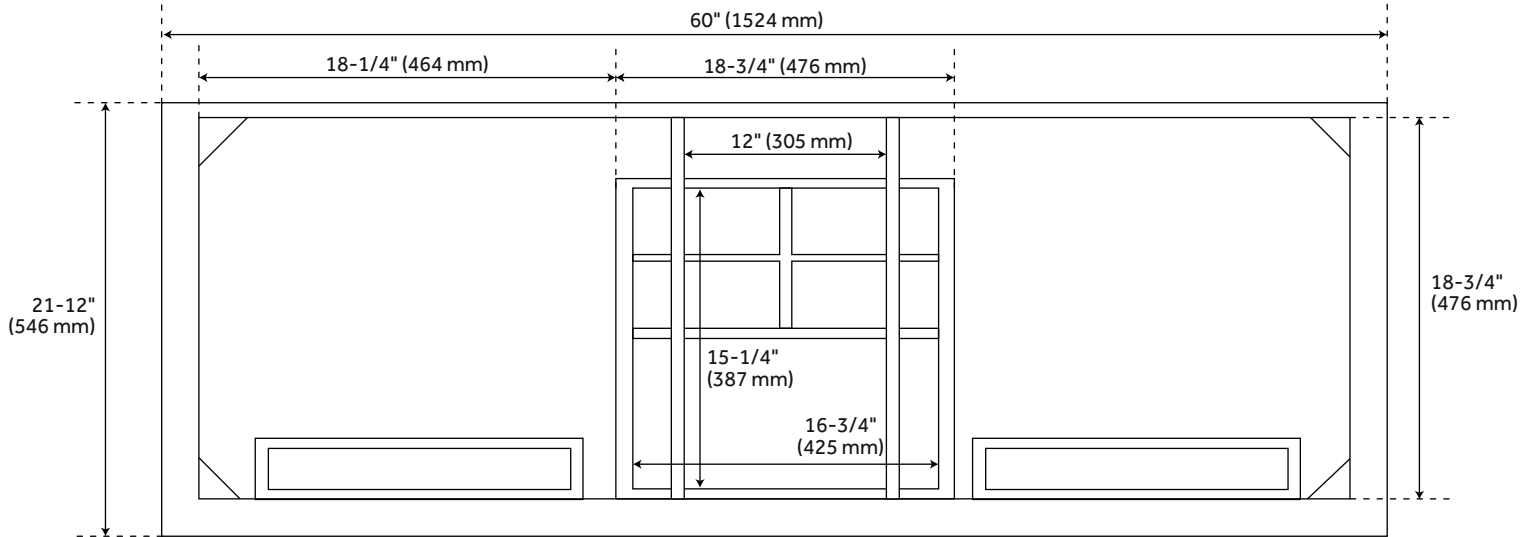

60" CLAUDIA DOUBLE VANITY WITH UNDERMOUNT SINKS - WHITE

SKU: 953832-60-UM

Code: SH484399, SH484400, SH484401, SH484402

FEATURES

Installation Type: Freestanding
Features: Soft-Close Hinges; Matching Mirror
Product Finish: White
Material: Mahogany
Number of Doors: 4
Number of Drawers: 3
Width: 60"
Height: 34-1/8"
Depth: 21-1/2"
Assembly Required: No
Number of Shelves: 2
Dovetail Drawers: Yes
Number of Basins: 2
Sink Installation: Undermount - Oval
Basin Length: 16"
Basin Width: 12-1/2"
Water Depth To Overflow: 5"
Fits Drain Hole Size: 1-1/2"
Faucet Included: No
Sink Material: Porcelain
Vanity Top Thickness: 3cm
Water Depth to Rim: 6"
Adjustable Shelves: Yes
Hardware Finish: Brushed Nickel
Built-In Adjusters: Yes
Sink Included: Yes
Sink Color: White
Basin Overflow: Yes
Vanity Top Included: Yes
Vanity Top Depth: 22"
Vanity Top Width: 61"
Backsplash: Yes
Mirror Included: No
Recommended Accessories: 9976467, 9976469, 9976474, 9976477

REVISED 4/5/2023

60" CLAUDIA DOUBLE VANITY WITH UNDERMOUNT SINKS - WHITE

SKU: 953832-60-UM

Code: SH484399, SH484400, SH484401, SH484402

ADDITIONAL FEATURES

- Includes a matching backsplash and a white porcelain sink.
- Granite is A-grade. Polished Carrara Marble is sourced from Italy.
- Each stone top is carved from a single piece of stone and will feature natural variations.
- Hardware Centers: 6-1/4"
- See Installation Instructions for directions to attach the vanity top and sink.
- All dimensions are ($\pm 1/2$ ").
- [Wood finish samples available.](#)

REVISED 4/5/2023

60" CLAUDIA DOUBLE VANITY - WHITE

SKU: 484245

All dimensions and specifications are nominal and may vary. Use actual products for accuracy in critical situations.