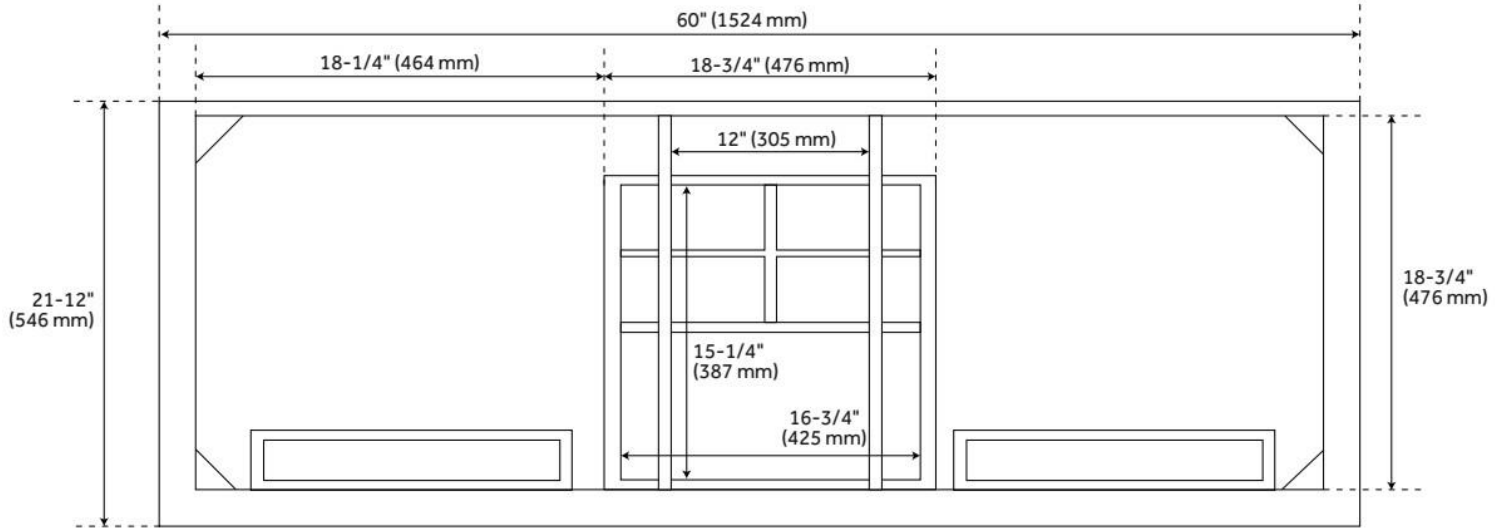

60" CLAUDIA DOUBLE VANITY - WHITE - VANITY CABINET ONLY

SKU: 484245
Code: SH484245

FEATURES

Material: Mahogany
Product Finish: White
Number of Doors: 4
Number of Drawers: 3
Soft-Close Hinges: Yes
Soft-Close Slides: Yes
Dovetail Drawers: Yes
Adjustable Shelves: Yes
Hardware Finish: Brushed Nickel
Built-In Adjusters: Yes

ADDITIONAL FEATURES

- Features 2 Tilt-out drawers and 3 standard drawers.
- See Installation Instructions for directions to attach the vanity top and sink.
- All dimensions are ($\pm 1/2''$).
- [Wood finish samples available.](#)

REVISED 8/7/2024

60" CLAUDIA DOUBLE VANITY - WHITE - VANITY CABINET ONLY

SKU: 484245
Code: SH484245

REVISED 8/7/2024