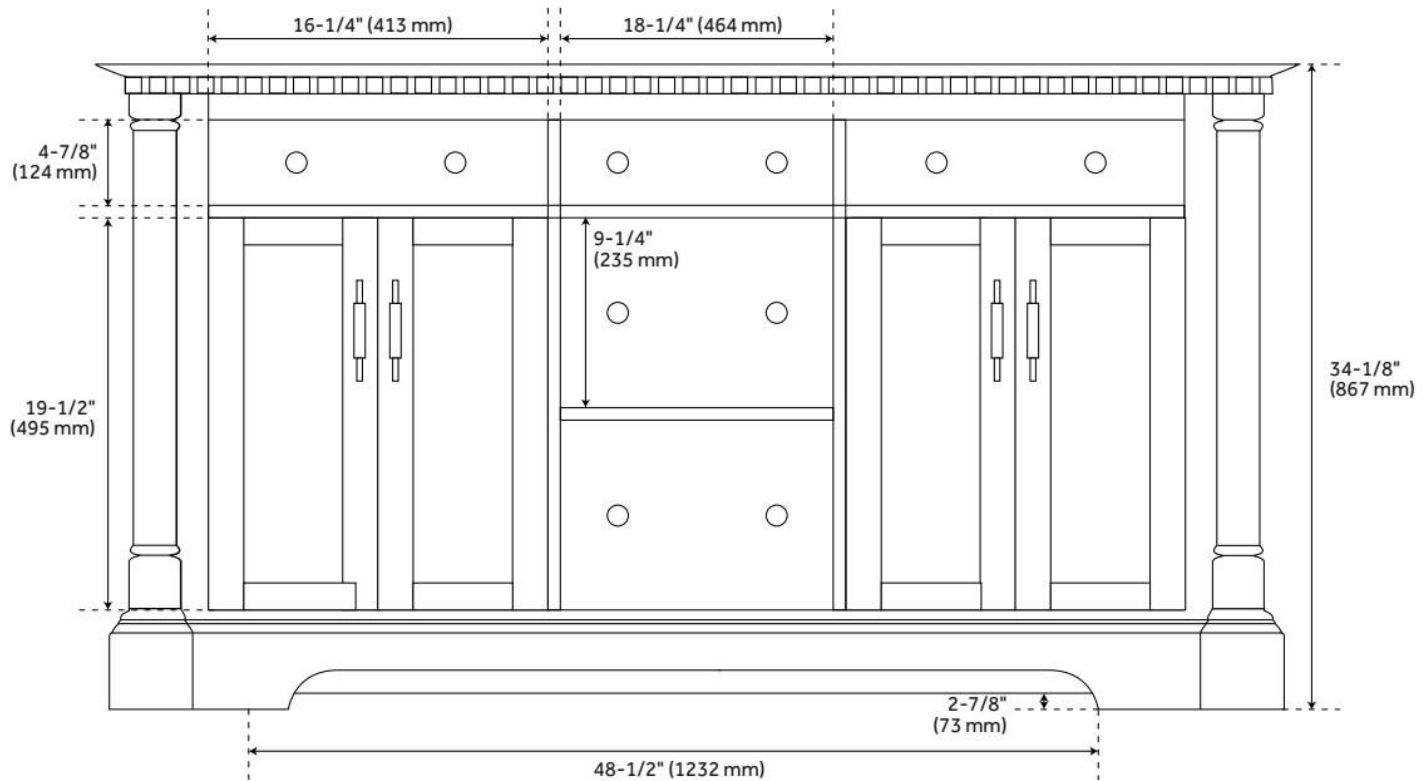

60" CLAUDIA DOUBLE VANITY - WHITE - VANITY CABINET ONLY

SKU: 484245
Code: SH484245

FEATURES

Material: Mahogany
Product Finish: White
Number of Doors: 4
Number of Drawers: 3
Soft-Close Hinges: Yes
Soft-Close Slides: Yes
Dovetail Drawers: Yes
Adjustable Shelves: Yes
Hardware Finish: Brushed Nickel
Built-In Adjusters: Yes

ADDITIONAL FEATURES

- Features 2 Tilt-out drawers and 3 standard drawers.
- See Installation Instructions for directions to attach the vanity top and sink.
- All dimensions are ($\pm 1/2''$).
- [Wood finish samples available.](#)

REVISED 8/7/2024

60" CLAUDIA DOUBLE VANITY - WHITE - VANITY CABINET ONLY

SKU: 484245
Code: SH484245

REVISED 8/7/2024