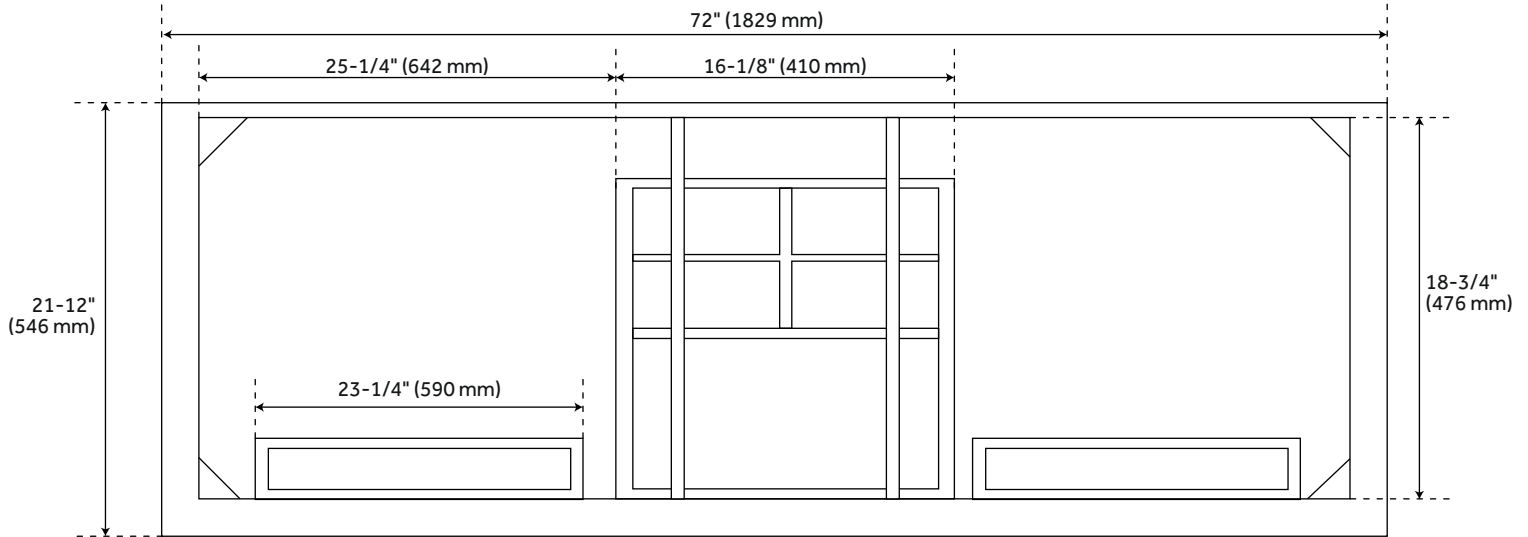

72" CLAUDIA DOUBLE VANITY - WHITE - VANITY CABINET ONLY

SKU: 484246
Code: SH484246

FEATURES

Installation Type: Freestanding
Features: Soft-Close Hinges; Matching Mirror
Product Finish: White
Material: Mahogany
Number of Doors: 4
Number of Drawers: 3
Width: 72"
Height: 34-1/8"
Depth: 21-1/2"
Assembly Required: No
Number of Shelves: 2
Dovetail Drawers: Yes
Number of Basins: 2
Vanity Top Options: No Top
Faucet Centers: No Faucet Hole
Faucet Included: No
Adjustable Shelves: Yes
Hardware Finish: Brushed Nickel
Built-In Adjusters: Yes
Sink Included: No
Vanity Top Included: No
Backsplash: No
Mirror Included: No
Recommended Accessories: 9976467, 9976469, 9976474, 9976477

REVISED 4/5/2023

72" CLAUDIA DOUBLE VANITY - WHITE - VANITY CABINET ONLY

SKU: 484246
Code: SH484246

ADDITIONAL FEATURES

- Features 2 tilt-out drawers and 3 standard drawers.
- See Installation Instructions for directions to attach the vanity top and sink.
- All dimensions are ($\pm 1/2$ ").
- [Wood finish samples available.](#)

REVISED 4/5/2023

72" CLAUDIA DOUBLE VANITY - WHITE

SKU: 484246

All dimensions and specifications are nominal and may vary. Use actual products for accuracy in critical situations.