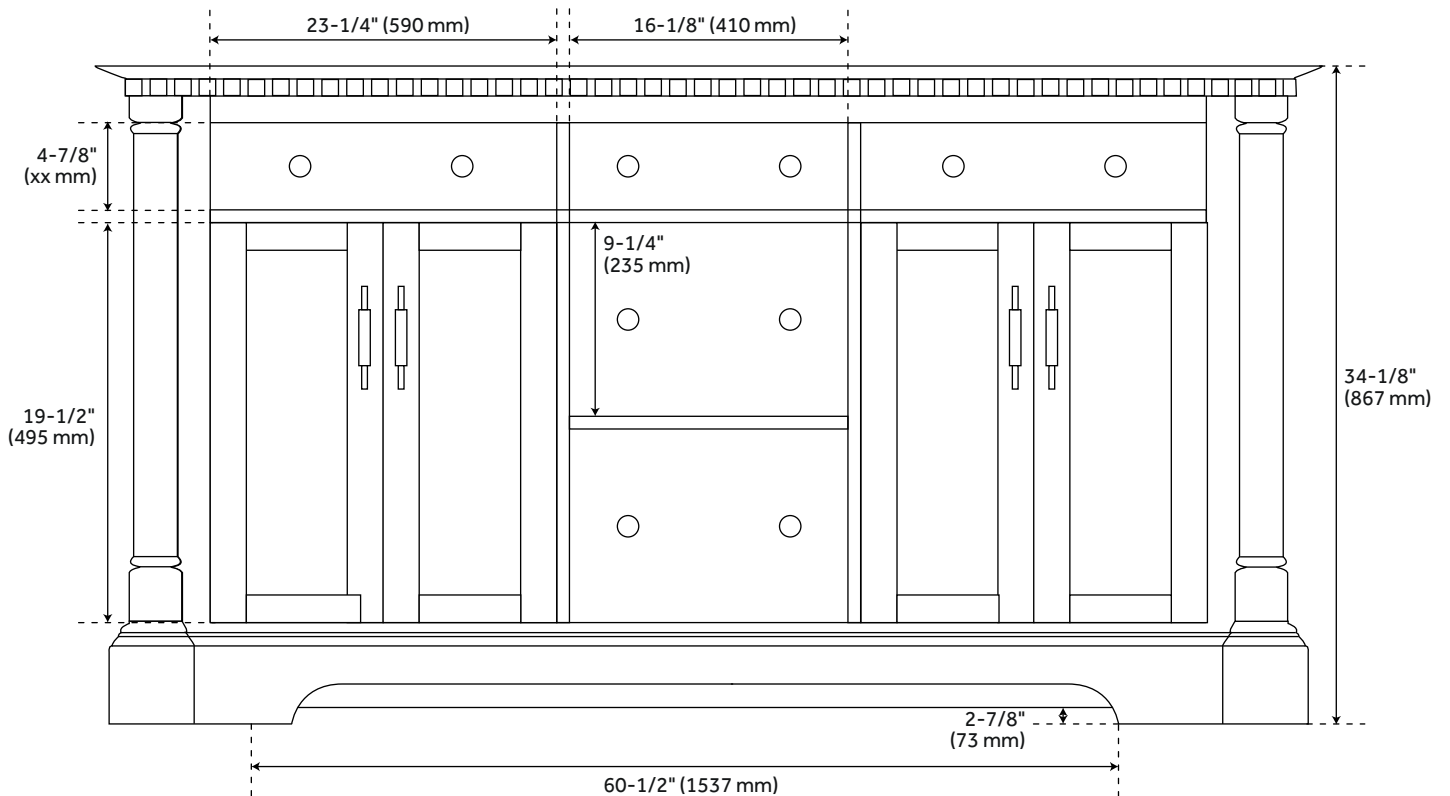

72" CLAUDIA DOUBLE VANITY - WHITE - VANITY CABINET ONLY

SKU: 484246
Code: SH484246

FEATURES

Installation Type: Freestanding
Features: Soft-Close Hinges; Matching Mirror
Product Finish: White
Material: Mahogany
Number of Doors: 4
Number of Drawers: 3
Width: 72"
Height: 34-1/8"
Depth: 21-1/2"
Assembly Required: No
Number of Shelves: 2
Dovetail Drawers: Yes
Number of Basins: 2
Vanity Top Options: No Top
Faucet Centers: No Faucet Hole
Faucet Included: No
Adjustable Shelves: Yes
Hardware Finish: Brushed Nickel
Built-In Adjusters: Yes
Sink Included: No
Vanity Top Included: No
Backsplash: No
Mirror Included: No
Recommended Accessories: 9976467, 9976469, 9976474, 9976477

REVISED 4/5/2023

72" CLAUDIA DOUBLE VANITY - WHITE - VANITY CABINET ONLY

SKU: 484246
Code: SH484246

ADDITIONAL FEATURES

- Features 2 tilt-out drawers and 3 standard drawers.
- See Installation Instructions for directions to attach the vanity top and sink.
- All dimensions are ($\pm 1/2$ ").
- [Wood finish samples available.](#)

REVISED 4/5/2023

72" CLAUDIA DOUBLE VANITY - WHITE

SKU: 484246

All dimensions and specifications are nominal and may vary. Use actual products for accuracy in critical situations.