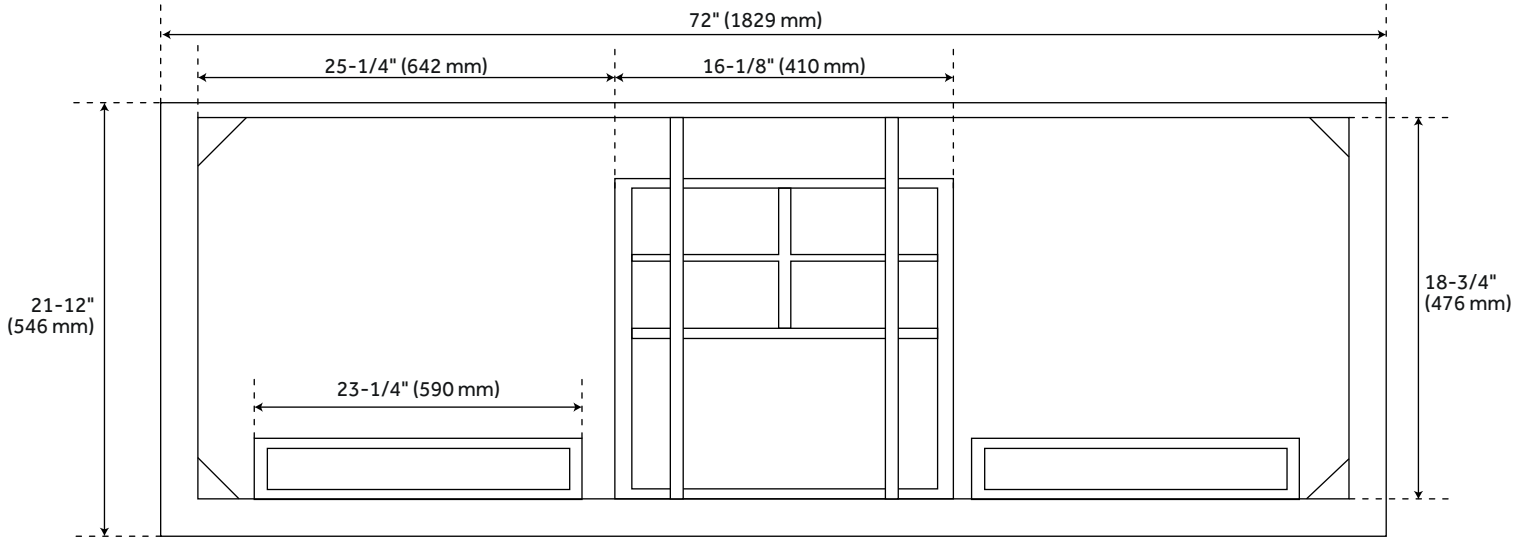

72" CLAUDIA DOUBLE VANITY - WHITE

SKU: 484246

All dimensions and specifications are nominal and may vary. Use actual products for accuracy in critical situations.