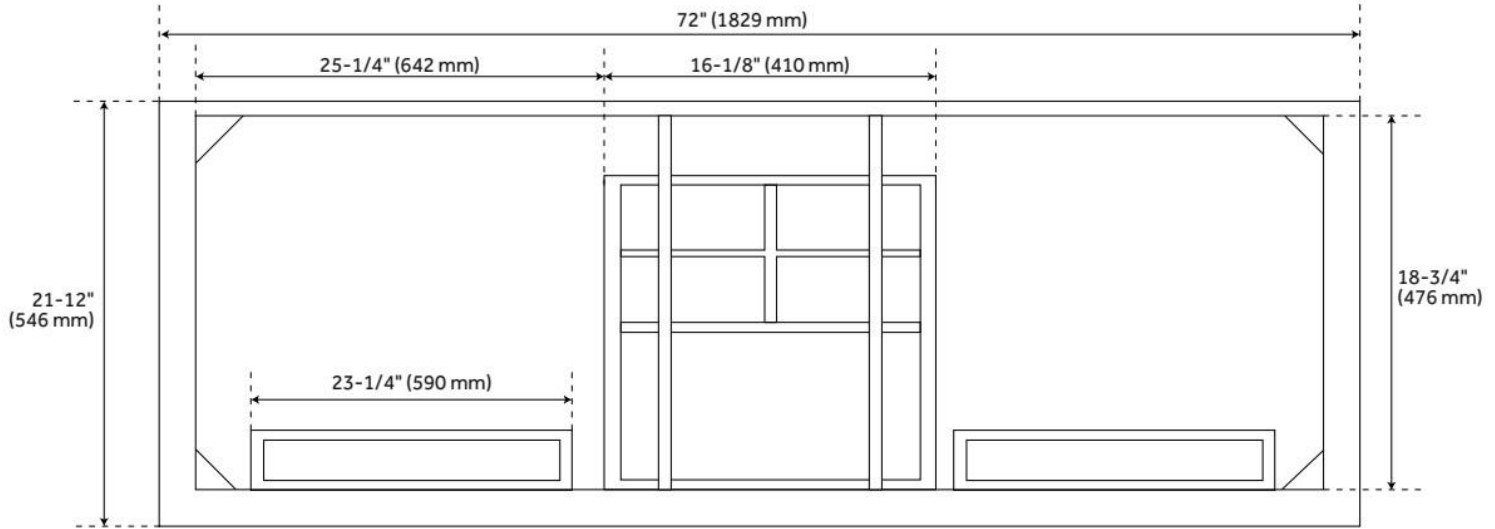

72" CLAUDIA DOUBLE VANITY - WHITE - VANITY CABINET ONLY

SKU: 484246
Code: SH484246

FEATURES

Material: Mahogany
Product Finish: White
Number of Doors: 4
Number of Drawers: 3
Soft-Close Hinges: Yes
Soft-Close Slides: Yes
Dovetail Drawers: Yes
Adjustable Shelves: Yes
Hardware Finish: Brushed Nickel
Built-In Adjusters: Yes

ADDITIONAL FEATURES

- Features 2 tilt-out drawers and 3 standard drawers.
- See Installation Instructions for directions to attach the vanity top and sink.
- All dimensions are ($\pm 1/2"$).
- [Wood finish samples available.](#)

REVISED 8/8/2024

72" CLAUDIA DOUBLE VANITY - WHITE - VANITY CABINET ONLY

SKU: 484246
Code: SH484246

REVISED 8/8/2024