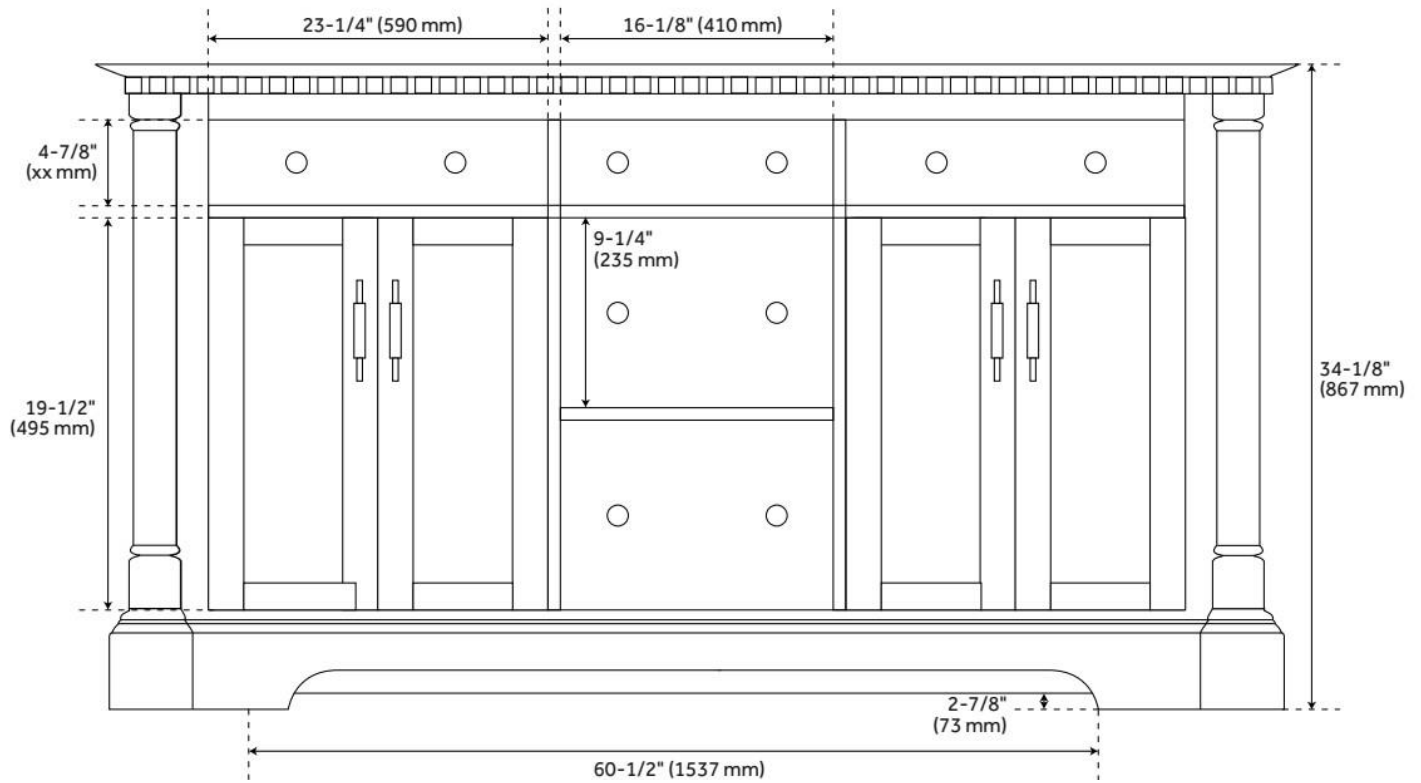

72" CLAUDIA DOUBLE VANITY - WHITE - VANITY CABINET ONLY

SKU: 484246
Code: SH484246

FEATURES

Material: Mahogany
Product Finish: White
Number of Doors: 4
Number of Drawers: 3
Soft-Close Hinges: Yes
Soft-Close Slides: Yes
Dovetail Drawers: Yes
Adjustable Shelves: Yes
Hardware Finish: Brushed Nickel
Built-In Adjusters: Yes

ADDITIONAL FEATURES

- Features 2 tilt-out drawers and 3 standard drawers.
- See Installation Instructions for directions to attach the vanity top and sink.
- All dimensions are ($\pm 1/2"$).
- [Wood finish samples available.](#)

REVISED 8/8/2024

72" CLAUDIA DOUBLE VANITY - WHITE - VANITY CABINET ONLY

SKU: 484246
Code: SH484246

REVISED 8/8/2024