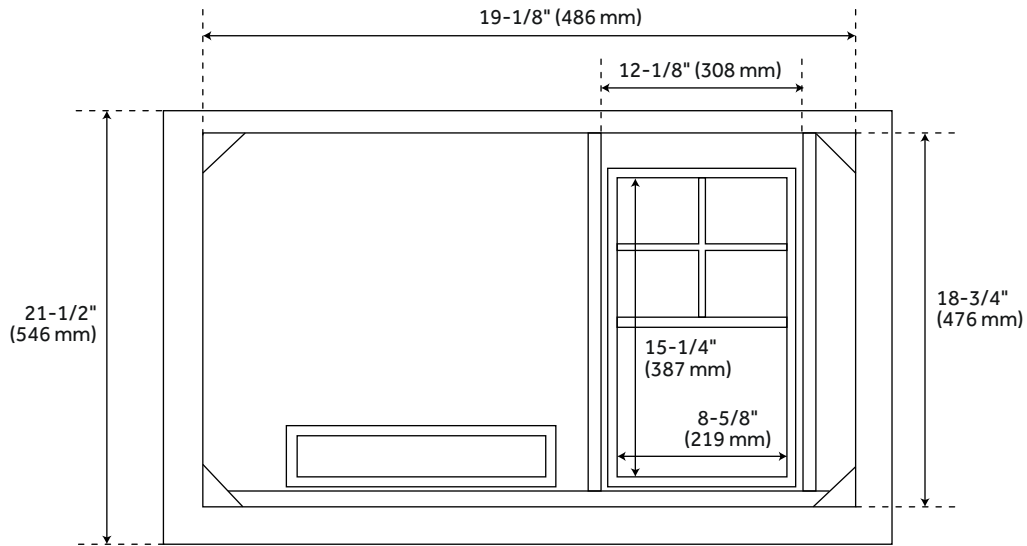

36" CLAUDIA VANITY - ANTIQUE COFFEE WITH LEFT OFFSET RECT UNDERMOUNT SINK-CARRARA MARBLE

SKU: 484345
Code: SH484345

FEATURES

Installation Type: Freestanding
Features: Soft-Close Hinges; Matching Mirror; Offset Sink
Product Finish: Antique Coffee
Material: Mahogany
Number of Doors: 2
Number of Drawers: 3
Width: 36"
Height: 34-1/8"
Depth: 21-1/2"
Assembly Required: Yes
Number of Shelves: 1
Dovetail Drawers: Yes
Number of Basins: 1
Sink Installation: Undermount - Rectangle
Vanity Top Options: Carrara Marble
Faucet Centers: 8"
Basin Length: 15-3/4"
Basin Width: 11-7/8"
Water Depth To Overflow: 4-1/8"
Fits Drain Hole Size: 1-1/2"
Faucet Included: No
Vanity Top Material: Marble
Sink Material: Porcelain
Vanity Top Thickness: 3cm
Water Depth to Rim: 5-1/2"
Size: 36"
Adjustable Shelves: Yes
Hardware Finish: Antique Brass
Built-In Adjusters: Yes
Sink Included: Yes
Sink Color: White
Basin Overflow: Yes
Vanity Top Included: Yes
Vanity Top Depth: 22"
Vanity Top Width: 37"
Backsplash: Yes
Mirror Included: No
Recommended Accessories: 9976464, 9976466, 9976471, 9976473

REVISED 1/11/2024

36" CLAUDIA VANITY - ANTIQUE COFFEE WITH LEFT OFFSET RECT UNDERMOUNT SINK-CARRARA MARBLE

SKU: 484345
Code: SH484345

ADDITIONAL FEATURES

- Features 1 tilt-out drawer and 3 standard drawers.
- Polished Carrara Marble is sourced from Italy.
- Each stone top is carved from a single piece of stone and will feature natural variations.
- See Installation Instructions for directions to attach the vanity top and sink.
- All dimensions are ($\pm 1/2''$).
- [Wood finish samples available.](#)

REVISED 1/11/2024

36" CLAUDIA VANITY - ANTIQUE COFFEE

All dimensions and specifications are nominal and may vary. Use actual products for accuracy in critical situations.