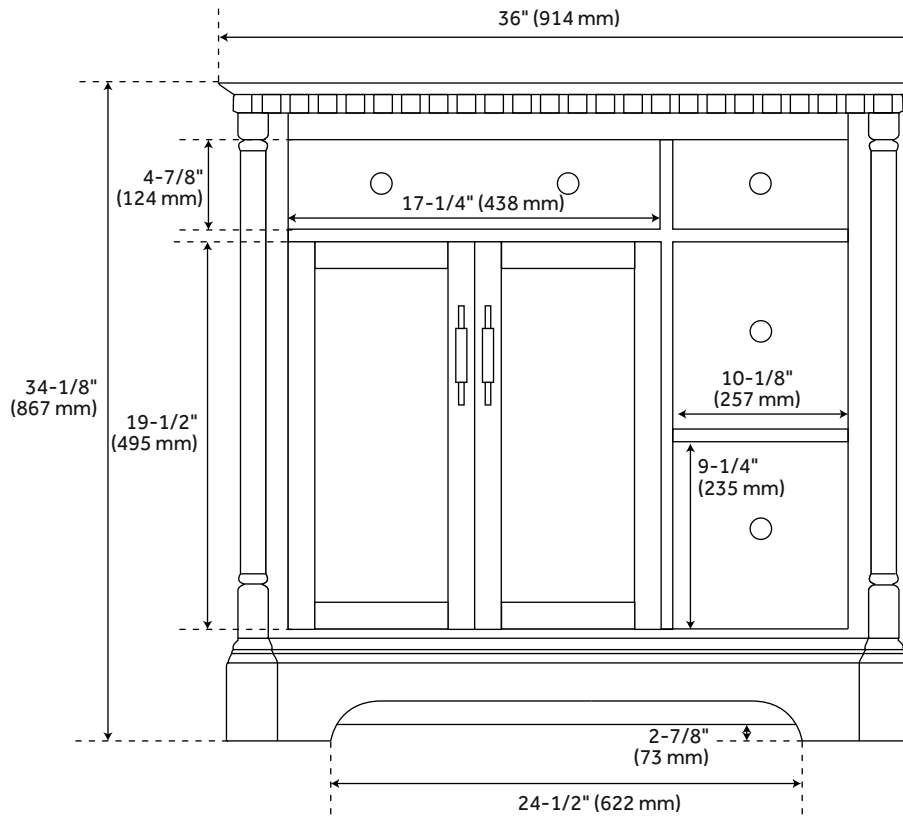

36" CLAUDIA VANITY - ANTIQUE COFFEE WITH LEFT OFFSET RECT UNDERMOUNT SINK-CARRARA MARBLE

SKU: 484345
Code: SH484345

FEATURES

Installation Type: Freestanding
Features: Soft-Close Hinges; Matching Mirror; Offset Sink
Product Finish: Antique Coffee
Material: Mahogany
Number of Doors: 2
Number of Drawers: 3
Width: 36"
Height: 34-1/8"
Depth: 21-1/2"
Assembly Required: Yes
Number of Shelves: 1
Dovetail Drawers: Yes
Number of Basins: 1
Sink Installation: Undermount - Rectangle
Vanity Top Options: Carrara Marble
Faucet Centers: 8"
Basin Length: 15-3/4"
Basin Width: 11-7/8"
Water Depth To Overflow: 4-1/8"
Fits Drain Hole Size: 1-1/2"
Faucet Included: No
Vanity Top Material: Marble
Sink Material: Porcelain
Vanity Top Thickness: 3cm
Water Depth to Rim: 5-1/2"
Size: 36"
Adjustable Shelves: Yes
Hardware Finish: Antique Brass
Built-In Adjusters: Yes
Sink Included: Yes
Sink Color: White
Basin Overflow: Yes
Vanity Top Included: Yes
Vanity Top Depth: 22"
Vanity Top Width: 37"
Backsplash: Yes
Mirror Included: No
Recommended Accessories: 9976464, 9976466, 9976471, 9976473

REVISED 1/11/2024

36" CLAUDIA VANITY - ANTIQUE COFFEE WITH LEFT OFFSET RECT UNDERMOUNT SINK-CARRARA MARBLE

SKU: 484345
Code: SH484345

ADDITIONAL FEATURES

- Features 1 tilt-out drawer and 3 standard drawers.
- Polished Carrara Marble is sourced from Italy.
- Each stone top is carved from a single piece of stone and will feature natural variations.
- See Installation Instructions for directions to attach the vanity top and sink.
- All dimensions are ($\pm 1/2''$).
- [Wood finish samples available.](#)

REVISED 1/11/2024

36" CLAUDIA VANITY - ANTIQUE COFFEE

All dimensions and specifications are nominal and may vary. Use actual products for accuracy in critical situations.