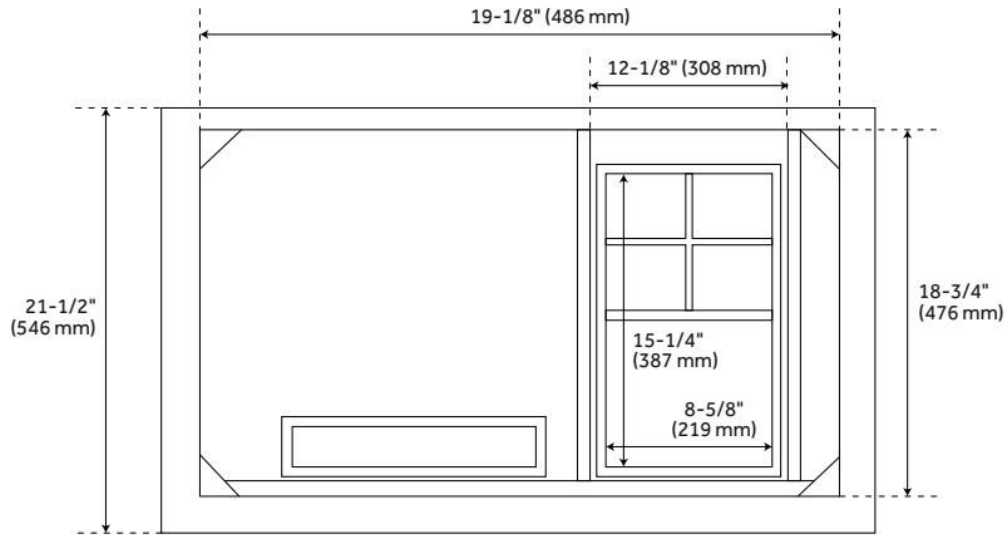

36" CLAUDIA VANITY - ANTIQUE COFFEE WITH LEFT OFFSET RECT UNDERMOUNT SINK-CARRARA

SKU: 484345
Code: SH484345

REVISED 8/7/2024