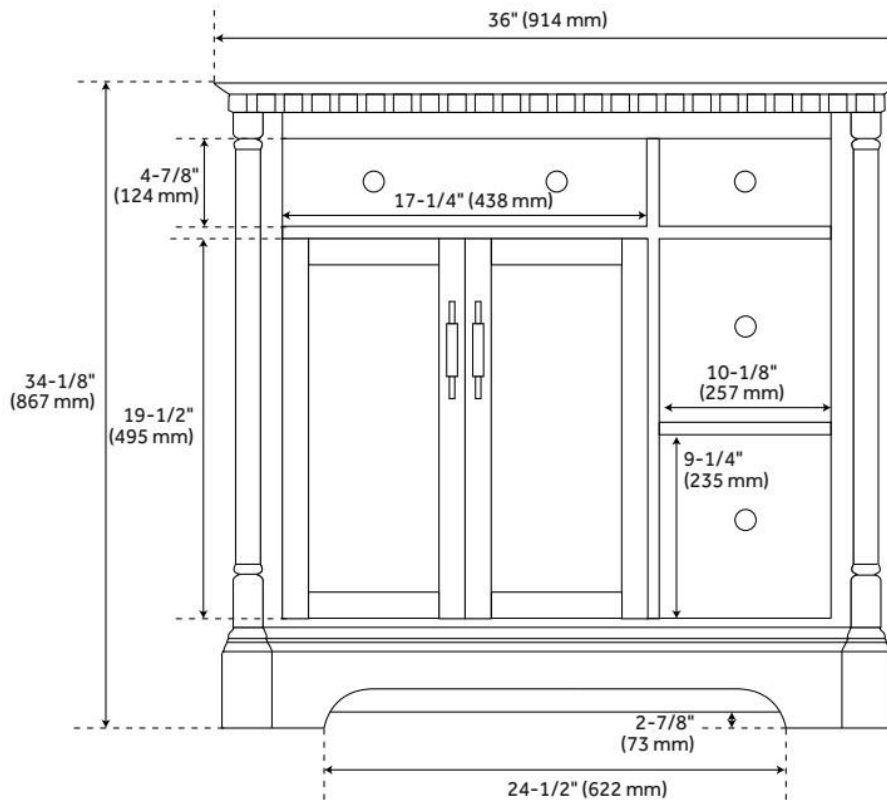

## ADDITIONAL FEATURES

- Features 1 tilt-out drawers and 3 standard drawers.
- Polished Carrara Marble is sourced from Italy.
- Each stone top is carved from a single piece of stone and will feature natural variations.
- See Installation Instructions for directions to attach the vanity top and sink.
- All dimensions are ( $\pm 1/2"$ ).
- [Wood finish samples available.](#)

# 36" CLAUDIA VANITY - ANTIQUE COFFEE WITH LEFT OFFSET RECT UNDERMOUNT SINK-CARRARA

SKU: 484345  
Code: SH484345

REVISED 8/7/2024