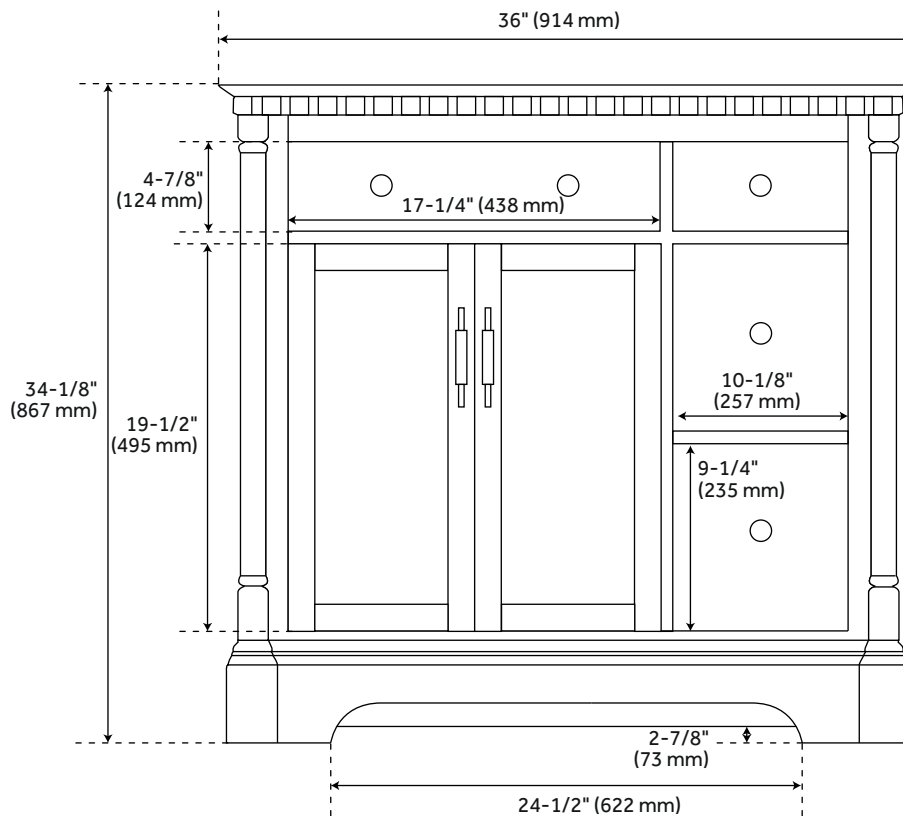

36" CLAUDIA VANITY - WHITE WITH LEFT OFFSET RECTANGULAR UNDERMOUNT SINK - CARRARA

SKU: 484386
Code: SH484386

FEATURES

Installation Type: Freestanding
Features: Soft-Close Hinges; Matching Mirror; Offset Sink
Product Finish: White
Material: Mahogany
Number of Doors: 2
Number of Drawers: 3
Width: 36"
Height: 34-1/8"
Depth: 21-1/2"
Assembly Required: Yes
Number of Shelves: 1
Dovetail Drawers: Yes
Number of Basins: 1
Sink Installation: Undermount - Rectangle
Vanity Top Options: Carrara Marble
Faucet Centers: 8"
Basin Length: 15-3/4"
Basin Width: 11-7/8"
Water Depth To Overflow: 4-1/8"
Fits Drain Hole Size: 1-1/2"
Faucet Included: No
Vanity Top Material: Marble
Sink Material: Porcelain
Vanity Top Thickness: 3cm
Water Depth to Rim: 5-1/2"
Size: 36"
Adjustable Shelves: Yes
Hardware Finish: Brushed Nickel
Built-In Adjusters: Yes
Sink Included: Yes
Sink Color: White
Basin Overflow: Yes
Vanity Top Included: Yes
Vanity Top Depth: 22"
Vanity Top Width: 37"
Backsplash: Yes
Mirror Included: No
Recommended Accessories: 9976467, 9976469, 9976474, 9976477

REVISED 1/11/2024

36" CLAUDIA VANITY - WHITE WITH LEFT OFFSET RECTANGULAR UNDERMOUNT SINK - CARRARA

SKU: 484386
Code: SH484386

ADDITIONAL FEATURES

- Features 1 tilt-out drawer and 3 standard drawers.
- Polished Carrara Marble is sourced from Italy.
- Each stone top is carved from a single piece of stone and will feature natural variations.
- See Installation Instructions for directions to attach the vanity top and sink.
- All dimensions are ($\pm 1/2''$).
- [Wood finish samples available.](#)

REVISED 1/11/2024

36" CLAUDIA VANITY - WHITE

All dimensions and specifications are nominal and may vary. Use actual products for accuracy in critical situations.