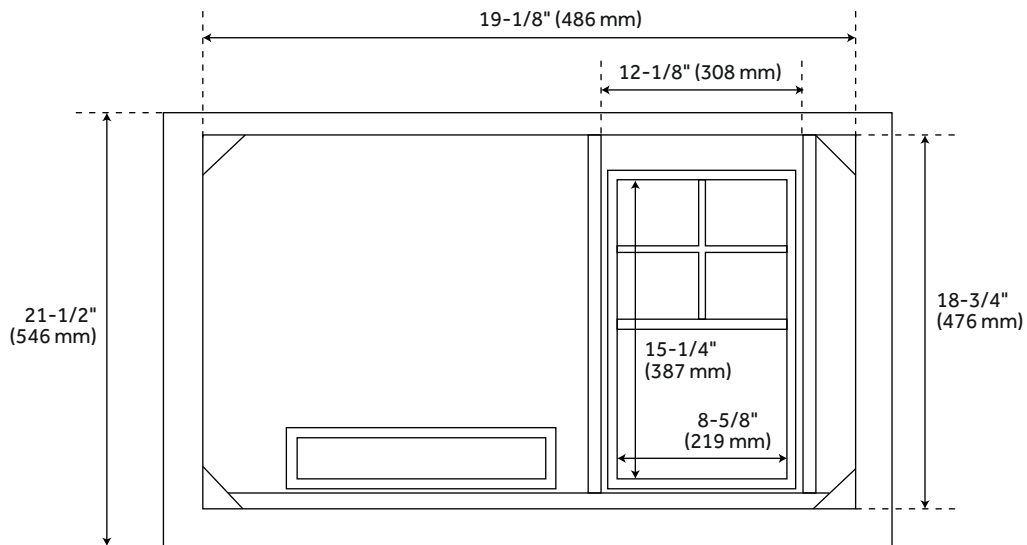

36" CLAUDIA VANITY - WHITE WITH LEFT OFFSET RECTANGULAR UNDERMOUNT SINK - CARRARA

SKU: 484386
Code: SH484386

FEATURES

Installation Type: Freestanding
Features: Soft-Close Hinges; Matching Mirror; Offset Sink
Product Finish: White
Material: Mahogany
Number of Doors: 2
Number of Drawers: 3
Width: 36"
Height: 34-1/8"
Depth: 21-1/2"
Assembly Required: Yes
Number of Shelves: 1
Dovetail Drawers: Yes
Number of Basins: 1
Sink Installation: Undermount - Rectangle
Vanity Top Options: Carrara Marble
Faucet Centers: 8"
Basin Length: 15-3/4"
Basin Width: 11-7/8"
Water Depth To Overflow: 4-1/8"
Fits Drain Hole Size: 1-1/2"
Faucet Included: No
Vanity Top Material: Marble
Sink Material: Porcelain
Vanity Top Thickness: 3cm
Water Depth to Rim: 5-1/2"
Size: 36"
Adjustable Shelves: Yes
Hardware Finish: Brushed Nickel
Built-In Adjusters: Yes
Sink Included: Yes
Sink Color: White
Basin Overflow: Yes
Vanity Top Included: Yes
Vanity Top Depth: 22"
Vanity Top Width: 37"
Backsplash: Yes
Mirror Included: No
Recommended Accessories: 9976467, 9976469, 9976474, 9976477

REVISED 1/11/2024

36" CLAUDIA VANITY - WHITE WITH LEFT OFFSET RECTANGULAR UNDERMOUNT SINK - CARRARA

SKU: 484386
Code: SH484386

ADDITIONAL FEATURES

- Features 1 tilt-out drawer and 3 standard drawers.
- Polished Carrara Marble is sourced from Italy.
- Each stone top is carved from a single piece of stone and will feature natural variations.
- See Installation Instructions for directions to attach the vanity top and sink.
- All dimensions are ($\pm 1/2''$).
- [Wood finish samples available.](#)

REVISED 1/11/2024

36" CLAUDIA VANITY - WHITE

All dimensions and specifications are nominal and may vary. Use actual products for accuracy in critical situations.