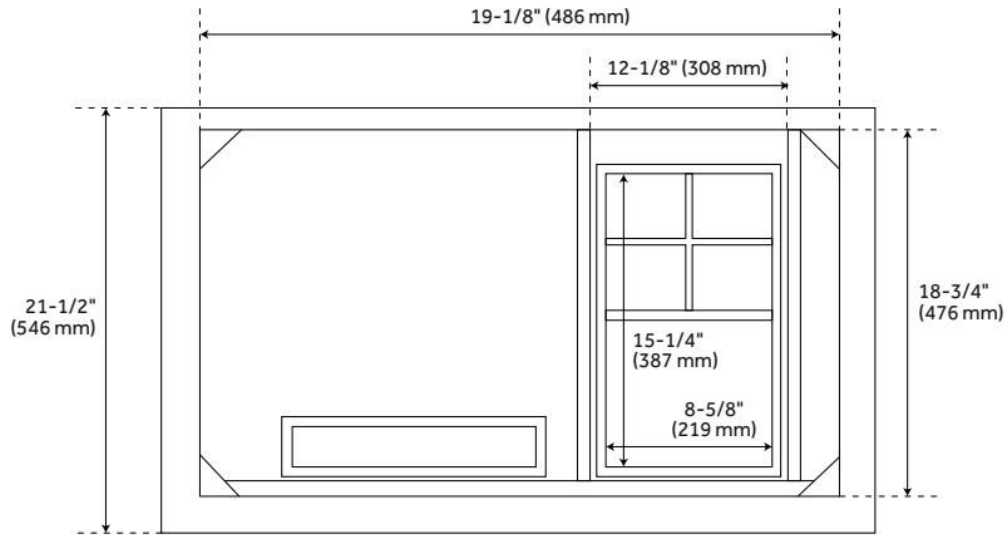

36" CLAUDIA VANITY - WHITE WITH LEFT OFFSET RECTANGULAR UNDERMOUNT SINK - CARRARA

SKU: 484386
Code: SH484386

FEATURES

Material: Mahogany
Product Finish: White
Number of Doors: 2
Number of Drawers: 3
Soft-Close Hinges: Yes
Soft-Close Slides: Yes
Dovetail Drawers: Yes
Adjustable Shelves: Yes
Hardware Finish: Brushed Nickel
Built-In Adjusters: Yes

ASME A112.19.2/CSA B45.1, Massachusetts Accepted, LISTED ID: 506894;506894

ADDITIONAL FEATURES

- Features 1 tilt-out drawer and 3 standard drawers.
- Polished Carrara Marble is sourced from Italy.
- Each stone top is carved from a single piece of stone and will feature natural variations.
- See Installation Instructions for directions to attach the vanity top and sink.
- All dimensions are ($\pm 1/2"$).
- [Wood finish samples available.](#)

REVISED 8/8/2024

36" CLAUDIA VANITY - WHITE WITH LEFT OFFSET RECTANGULAR UNDERMOUNT SINK - CARRARA

SKU: 484386
Code: SH484386

REVISED 8/8/2024