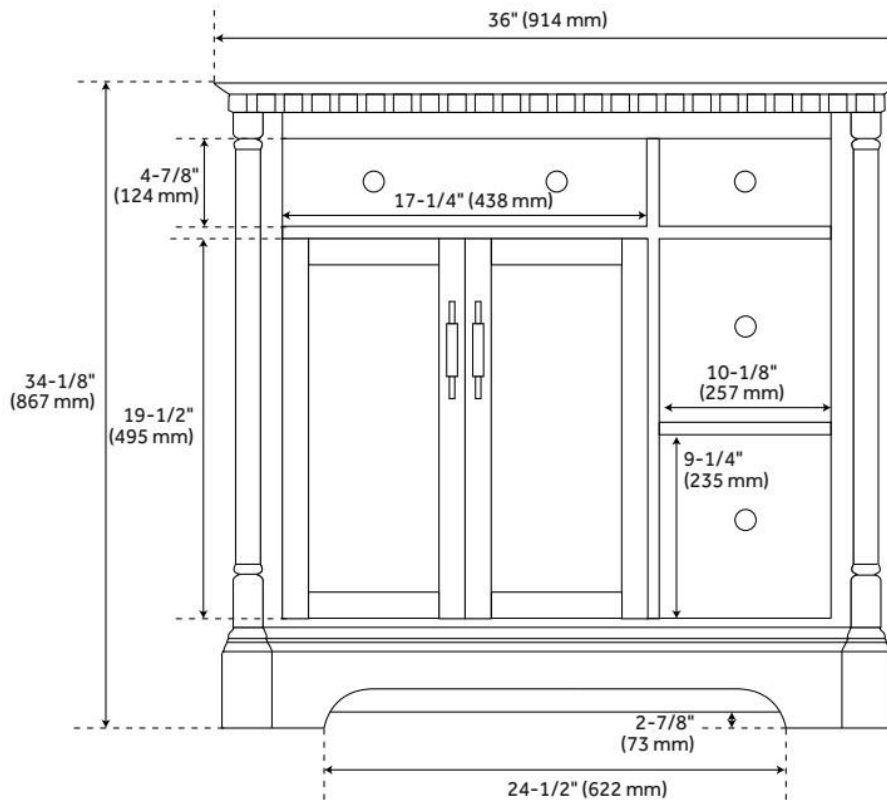

36" CLAUDIA VANITY - WHITE WITH LEFT OFFSET RECTANGULAR UNDERMOUNT SINK - CARRARA

SKU: 484386
Code: SH484386

FEATURES

Material: Mahogany
Product Finish: White
Number of Doors: 2
Number of Drawers: 3
Soft-Close Hinges: Yes
Soft-Close Slides: Yes
Dovetail Drawers: Yes
Adjustable Shelves: Yes
Hardware Finish: Brushed Nickel
Built-In Adjusters: Yes

ASME A112.19.2/CSA B45.1, Massachusetts Accepted, LISTED ID: 506894;506894

ADDITIONAL FEATURES

- Features 1 tilt-out drawer and 3 standard drawers.
- Polished Carrara Marble is sourced from Italy.
- Each stone top is carved from a single piece of stone and will feature natural variations.
- See Installation Instructions for directions to attach the vanity top and sink.
- All dimensions are ($\pm 1/2"$).
- [Wood finish samples available.](#)

REVISED 8/8/2024

36" CLAUDIA VANITY - WHITE WITH LEFT OFFSET RECTANGULAR UNDERMOUNT SINK - CARRARA

SKU: 484386
Code: SH484386

REVISED 8/8/2024