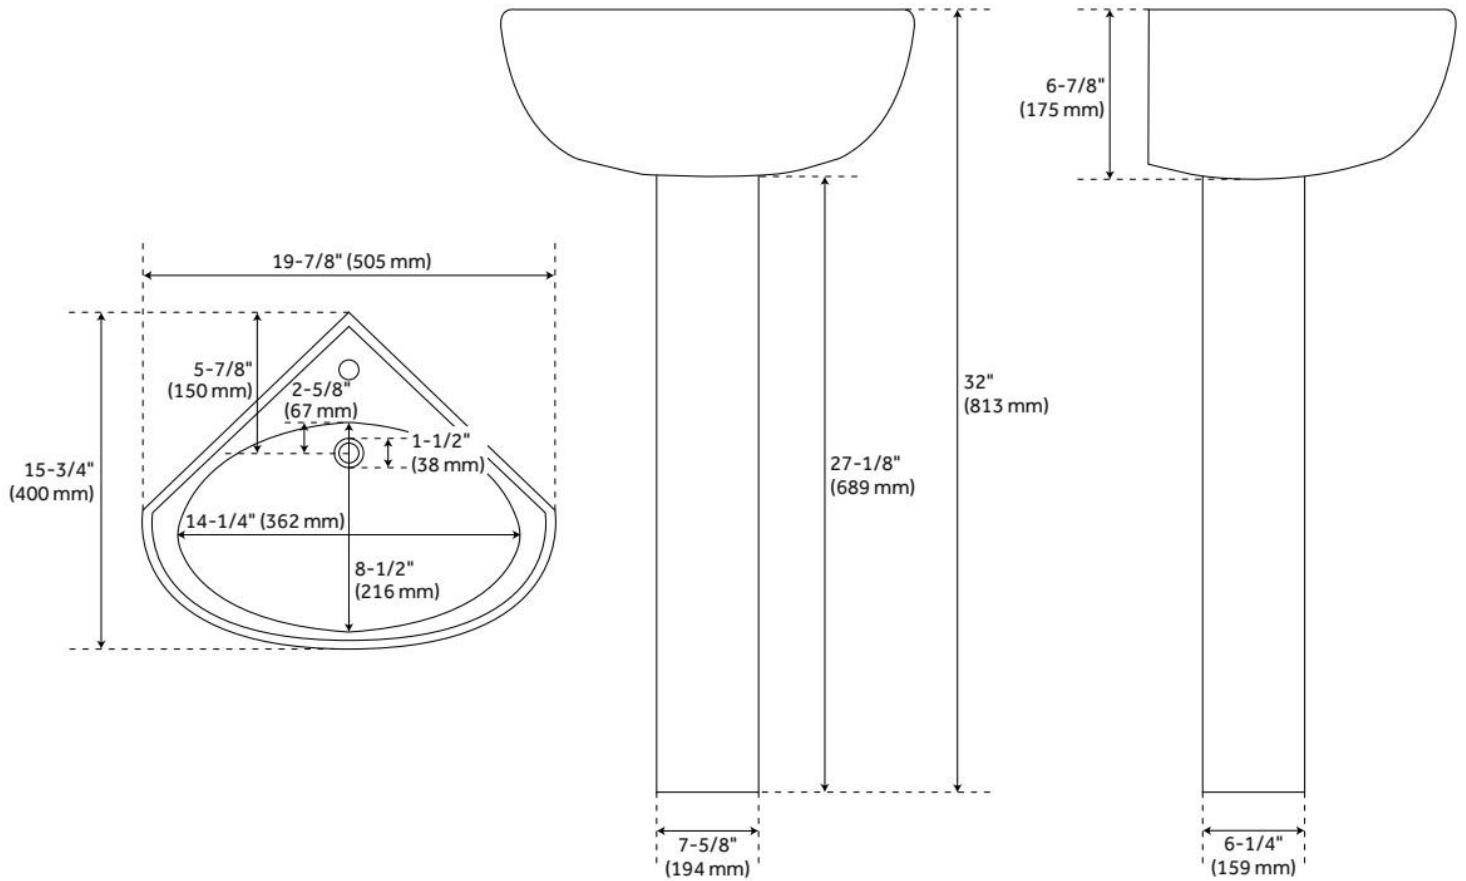

# POINT ROBERTS PORCELAIN CORNER PEDESTAL SINK

SKU: 484430  
Code: SH484430

## FEATURES

Material: Porcelain  
Product Finish: White  
Installation Type: Pedestal  
Shape: Rectangle  
Drain Placement: Center Rear  
Fits Drain Hole Size: 1-1/2"  
Faucet Centers: Single-Hole  
Overflow Hole: Yes  
Mounting Hardware Included: Yes

## ADDITIONAL FEATURES

- Overall height: 32".
- Mounting hardware included.

REVISED 7/12/2024

# POINT ROBERTS PORCELAIN CORNER PEDESTAL SINK

SKU: 484430  
Code: SH484430

REVISED 7/12/2024