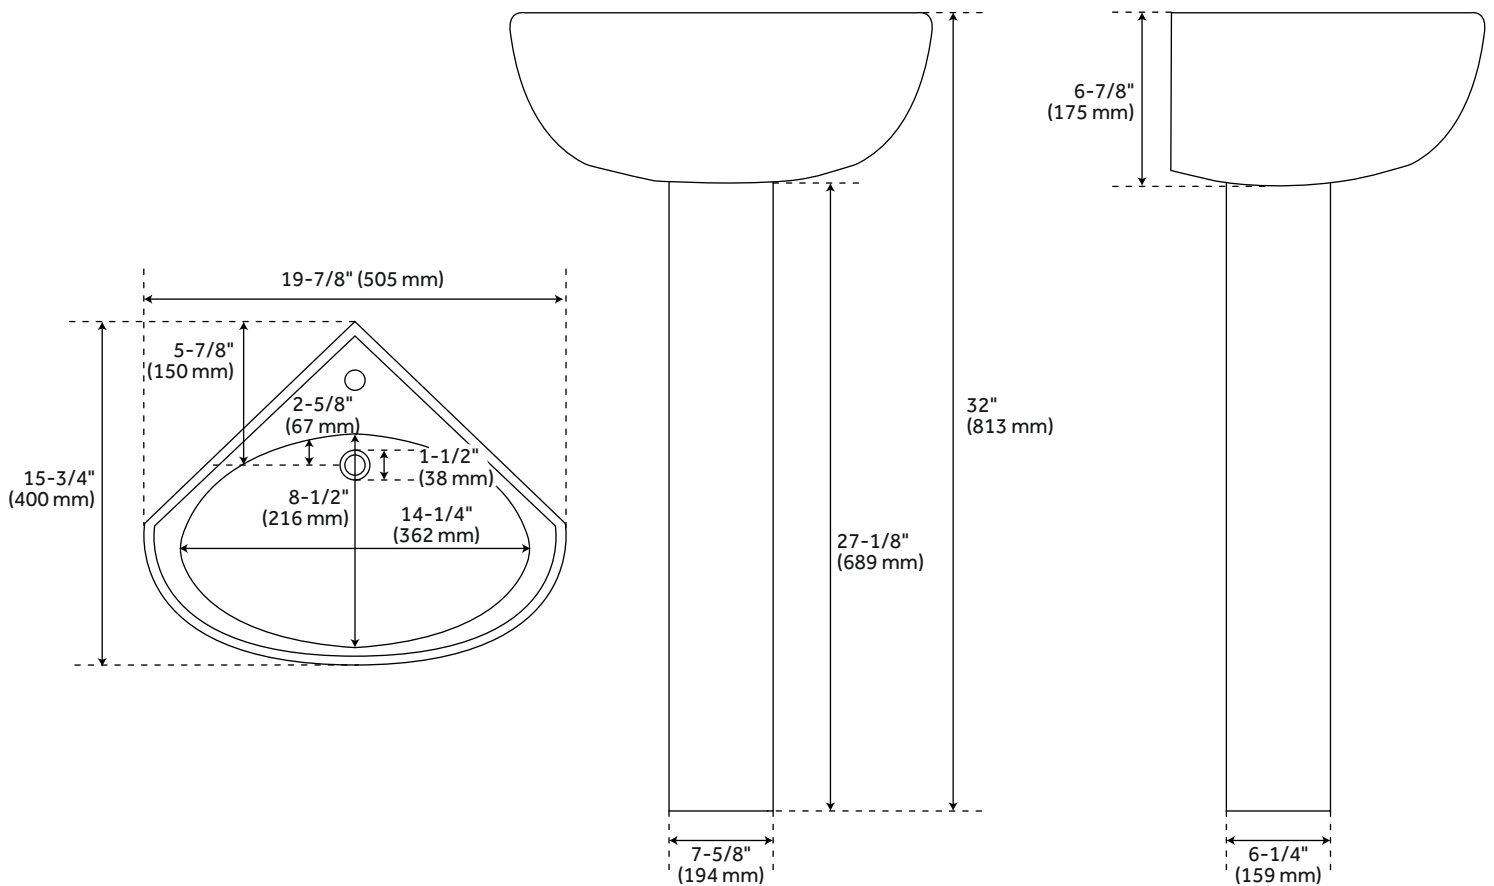

POINT ROBERTS PORCELAIN CORNER PEDESTAL SINK

SKU: 484430
Code: SH484430

ASME A112.19.2/CSA B45.1

FEATURES

Installation Type: Pedestal
Design: Modern
Product Finish: White
Material: Vitreous china
Length: 19-7/8"
Width: 15-3/4"
Height: 32"
Mounting Hardware Included: Yes
Number of Basins: 1
Sink Installation: Pedestal
Product Color: White
Overflow Hole: Yes
Basin Length: 14-1/4"
Basin Width: 8-1/2"
Basin Depth: 3-5/8"
Water Depth To Overflow: 2"
Fits Drain Hole Size: 1-1/2"
Exterior Treatment: Smooth
Interior Treatment: Smooth
Drain Included: No
Faucet Included: No
Stand Finish: White
Sink Material: Vitreous china
Weight: 32

REVISED 1/4/2023

POINT ROBERTS PORCELAIN CORNER PEDESTAL SINK

SKU: 484430
Code: SH484430

ADDITIONAL FEATURES

- Overall height: 32".
- Mounting hardware included.

REVISED 1/4/2023

POINT ROBERTS PORCELAIN CORNER PEDESTAL SINK

All dimensions and specifications are nominal and may vary. Use actual products for accuracy in critical situations.