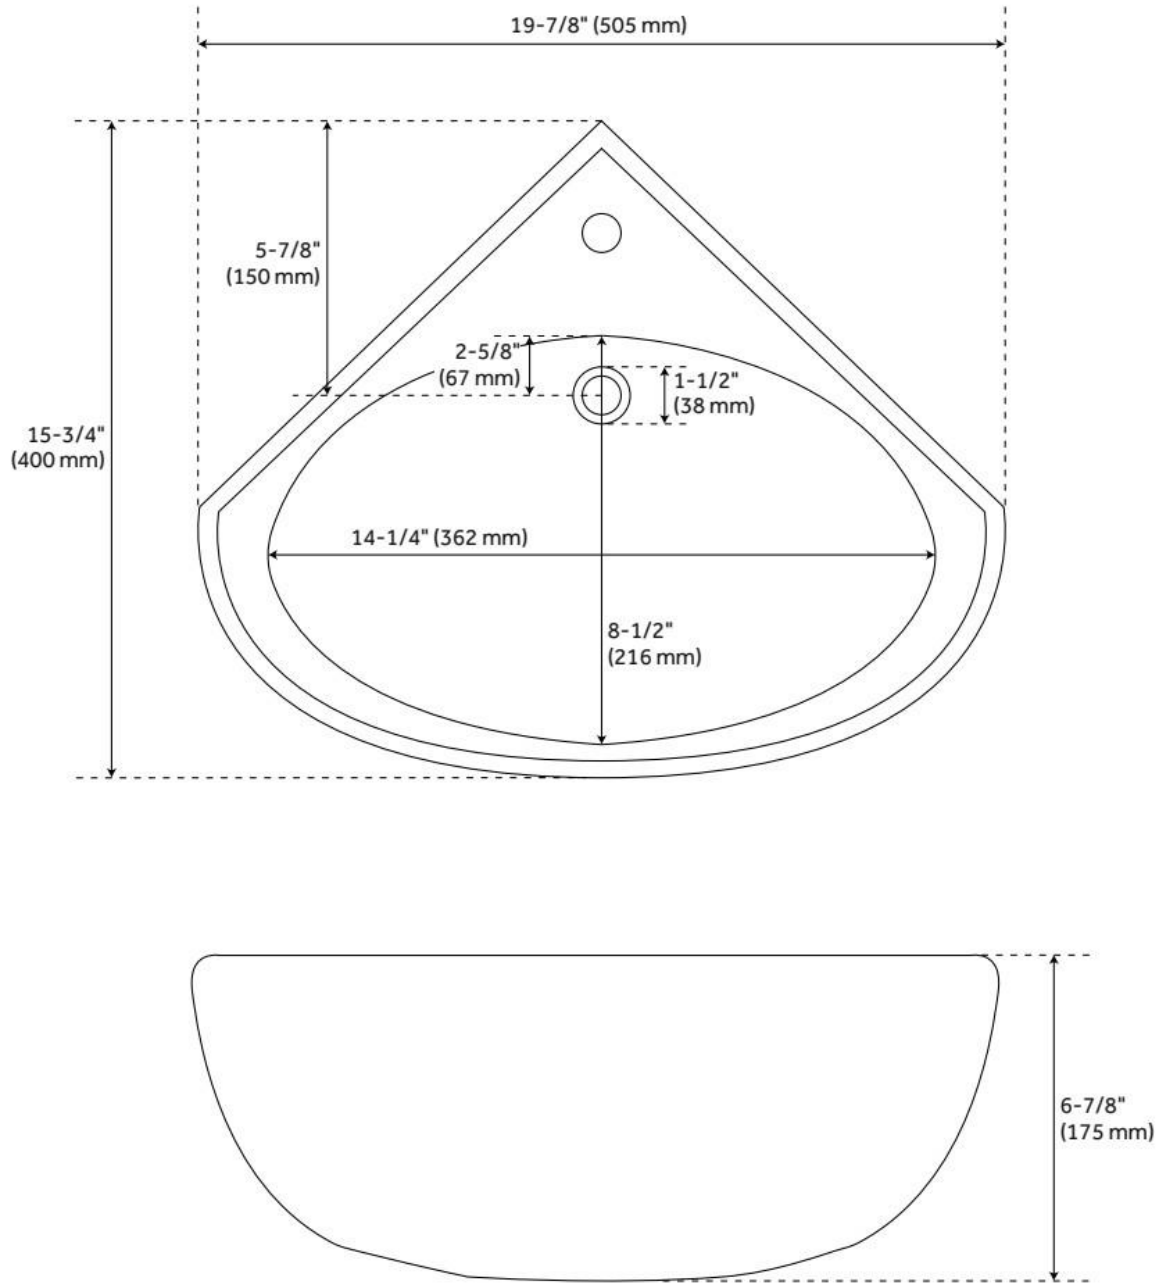

POINT ROBERTS PORCELAIN CORNER WALL-MOUNT SINK

SKU: 484431
Code: SH484431

FEATURES

Material: Porcelain
Product Finish: White
Installation Type: Wall Mount
Shape: Rectangle
Drain Placement: Center Rear
Fits Drain Hole Size: 1-1/2"
Faucet Centers: Single-Hole
Overflow Hole: Yes
Mounting Hardware Included: Yes

ASME A112.19.2/CSA B45.1, Massachusetts Accepted, LISTED ID: SH129102WH

ADDITIONAL FEATURES

- For corner installation only.
- Mounting hardware included.

REVISED 7/12/2024

POINT ROBERTS PORCELAIN CORNER WALL-MOUNT SINK

SKU: 484431
Code: SH484431

REVISED 7/12/2024