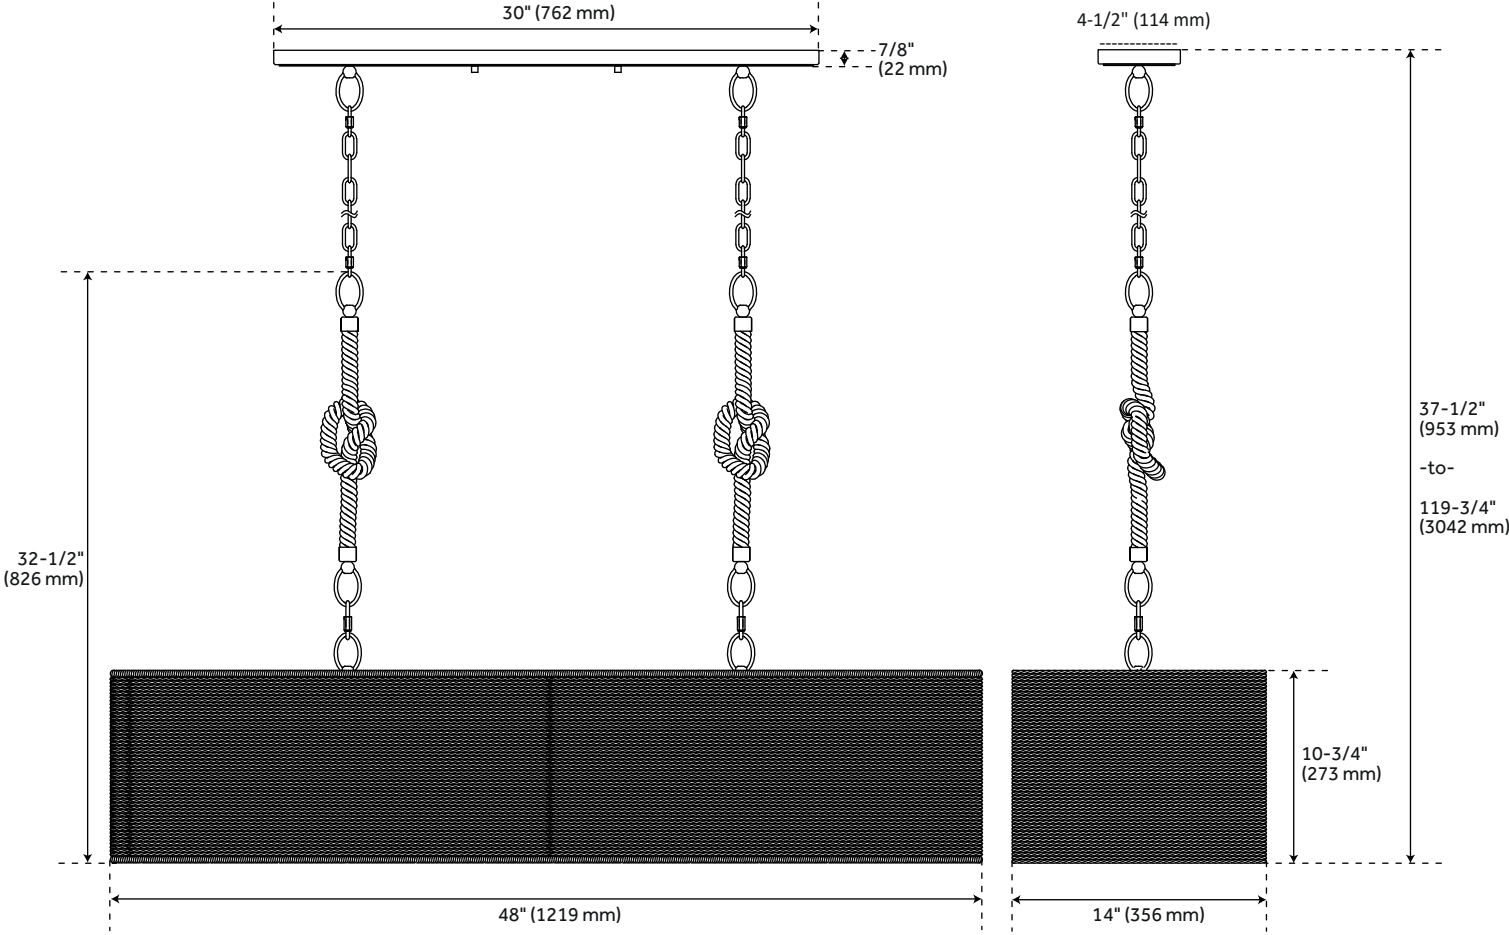

LODELLE 4-LIGHT LINEAR PENDANT - MATTE WHITE

SKU: 484484

Code: SHPL3565

CODES/STANDARDS

UL 1598 / CSA C22.2 No 250.0

FEATURES

Installation Type: Ceiling Mount
Design: Organic
Product Finish: Matte White
Material: Steel, Rope
Mounting Hardware Included: Yes
Shade Finish: White
Number of Bulbs: 4
Location Type: Suitable for Dry Locations
Bulbs Included: No
Bulb Type: Medium E26
Wattage per Bulb: 75
Weight: 24.95
Wire Length: 240
Sloped Ceiling Compatible: Yes

REVISED 7/12/2023

LODELLE 4-LIGHT LINEAR PENDANT - MATTE WHITE

SKU: 484484

Code: SHPL3565

ADDITIONAL FEATURES

- Hardwired.
- Decorative white cotton rope.
- Fixture Dimensions: 48" L x 14" W x 32-1/2" H.
- Canopy Dimensions: 30" L x 4-1/2"W x 7/8"H.
- Decorative Cord Length: 18.5"; Chain Included: 84".

REVISED 7/12/2023

LODELLE 4-LIGHT LINEAR PENDANT - MATTE WHITE

SKU: 484484
Code: SHPL3565

All dimensions and specifications are nominal and may vary. Use actual products for accuracy in critical situations.