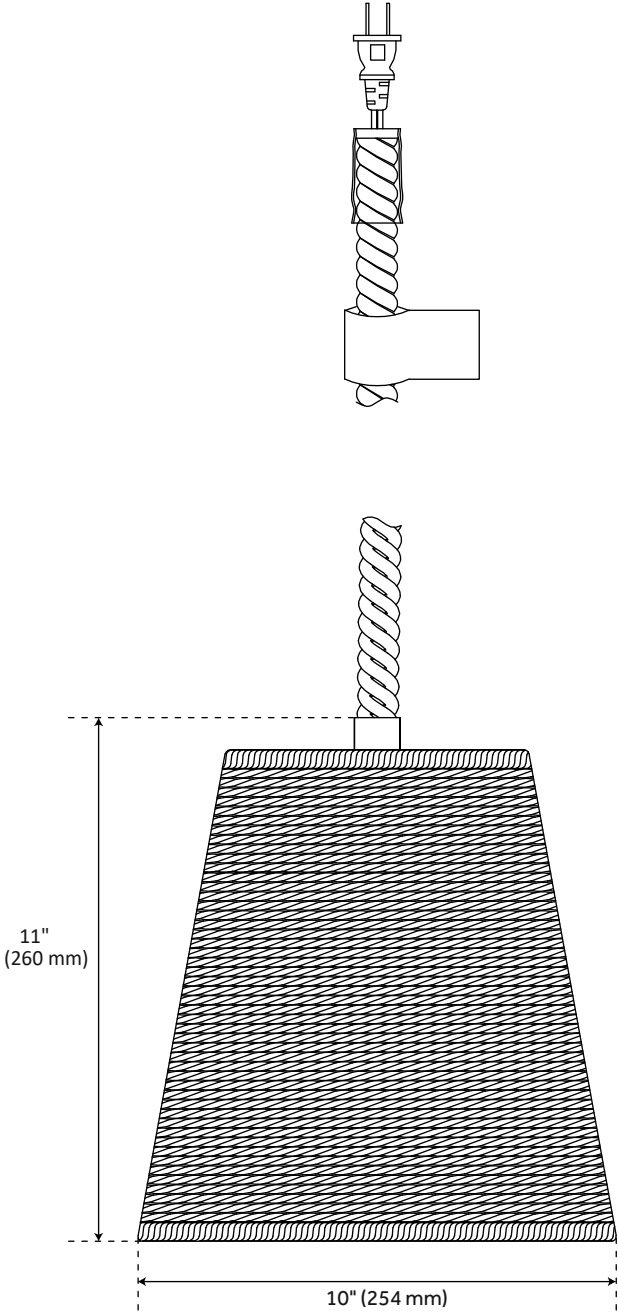

LODELLE WALL SCONCE - MATTE WHITE - SINGLE LIGHT

SKU: 484485
Code: SHWL3431

CODES/STANDARDS

UL 1598 / CSA C22.2 No 250.0

FEATURES

Installation Type: Wall-Mount
Design: Organic
Product Finish: Matte White
Material: Steel, Rope
Width: 10"
Height: 11"
Mounting Hardware Included: Yes
Shade Finish: White
Number of Bulbs: 1
Location Type: Suitable for Dry Locations
Bulbs Included: No Bulb
Type: Medium E26
Wattage per Bulb: 100
Canopy/Backplate Depth: 3/4"
Canopy/Backplate Height: 5"
Canopy/Backplate Width: 4-1/2"

REVISED 7/5/2023

LODELLE WALL SCONCE - MATTE WHITE - SINGLE LIGHT

SKU: 484485
Code: SHWL3431

ADDITIONAL FEATURES

- Plug-In.
- Decorative white cotton rope.
- Decorative rope: 144" L.
- Backplate: 4-1/2" W x 5" H x 3/4" D

REVISED 7/5/2023

LODELLE WALL SCONE - SINGLE LIGHT - MATTE WHITE

All dimensions and specifications are nominal and may vary. Use actual products for accuracy in critical situations.