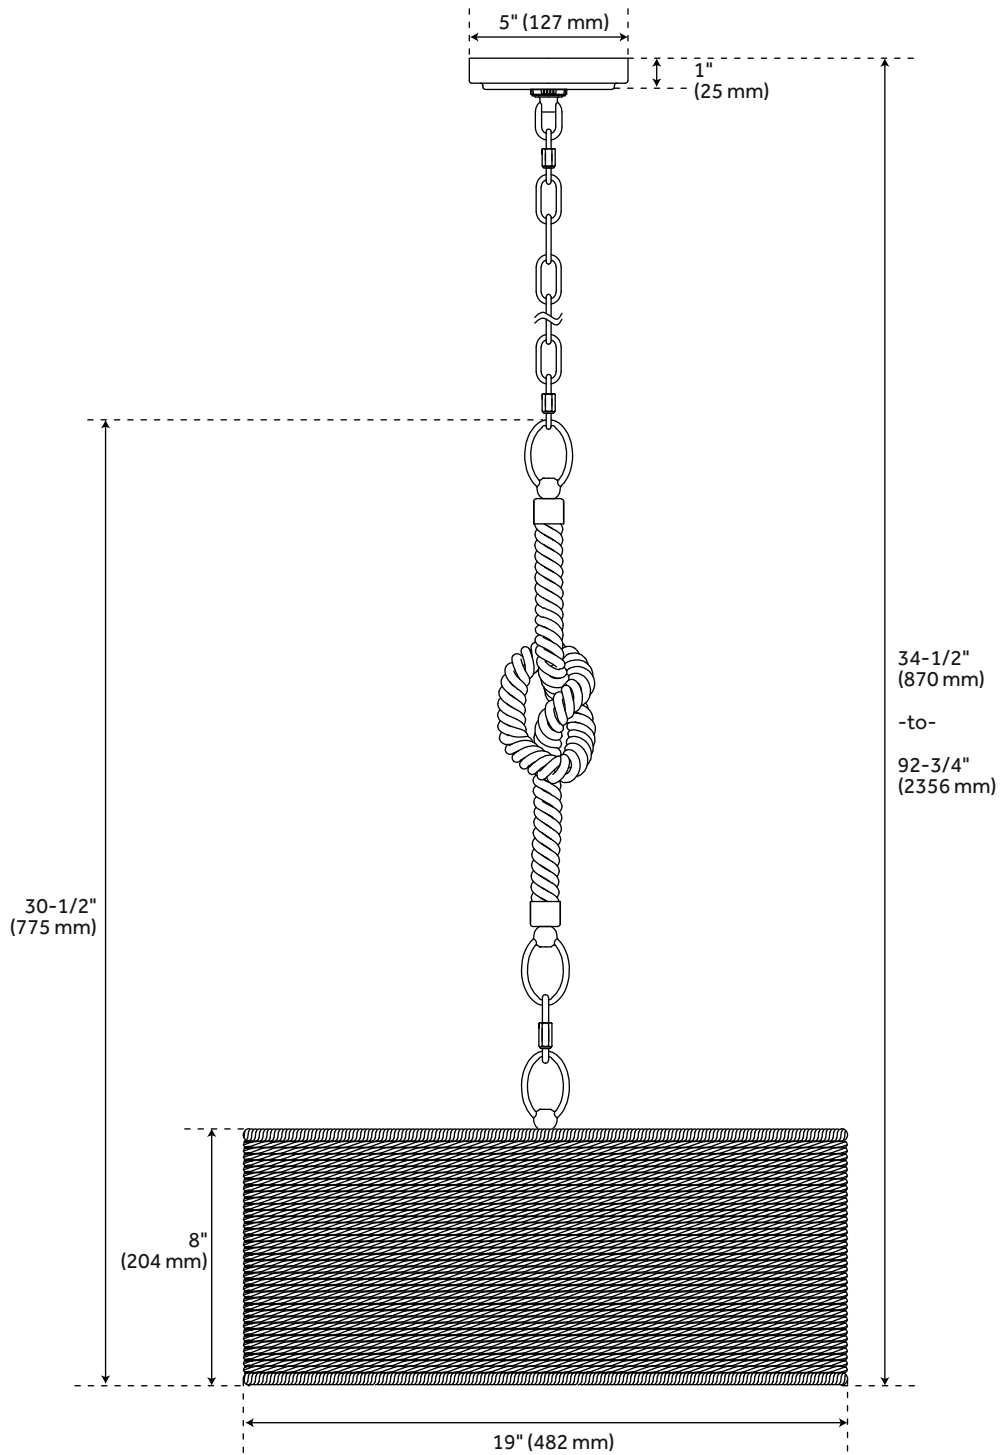

LODELLE 3-LIGHT PENDANT - MATTE WHITE

SKU: 484486

Code: SHPL3563

CODES/STANDARDS

UL 1598 / CSA C22.2 No 250.0

FEATURES

Installation Type: Ceiling Mount
Design: Organic
Product Finish: Matte White
Material: Steel, Rope
Width: 19"
Height: 30-1/2"
Mounting Hardware Included: Yes
Shade Finish: White
Number of Bulbs: 3
Location Type: Suitable for Dry Locations
Bulbs Included: No
Bulb Type: Medium E26
Wattage per Bulb: 75
Canopy/Backplate Depth: 1"
Canopy/Backplate Width: 5"
Weight: 9.26
Wire Length: 180
Sloped Ceiling Compatible: Yes

REVISED 6/23/2023

LODELLE 3-LIGHT PENDANT - MATTE WHITE

SKU: 484486

Code: SHPL3563

ADDITIONAL FEATURES

- Hardwired.
- Decorative white cotton rope.
- Chain Length: 60".

REVISED 6/23/2023

LODELLE 3-LIGHT PENDANT - MATTE WHITE

All dimensions and specifications are nominal and may vary. Use actual products for accuracy in critical situations.