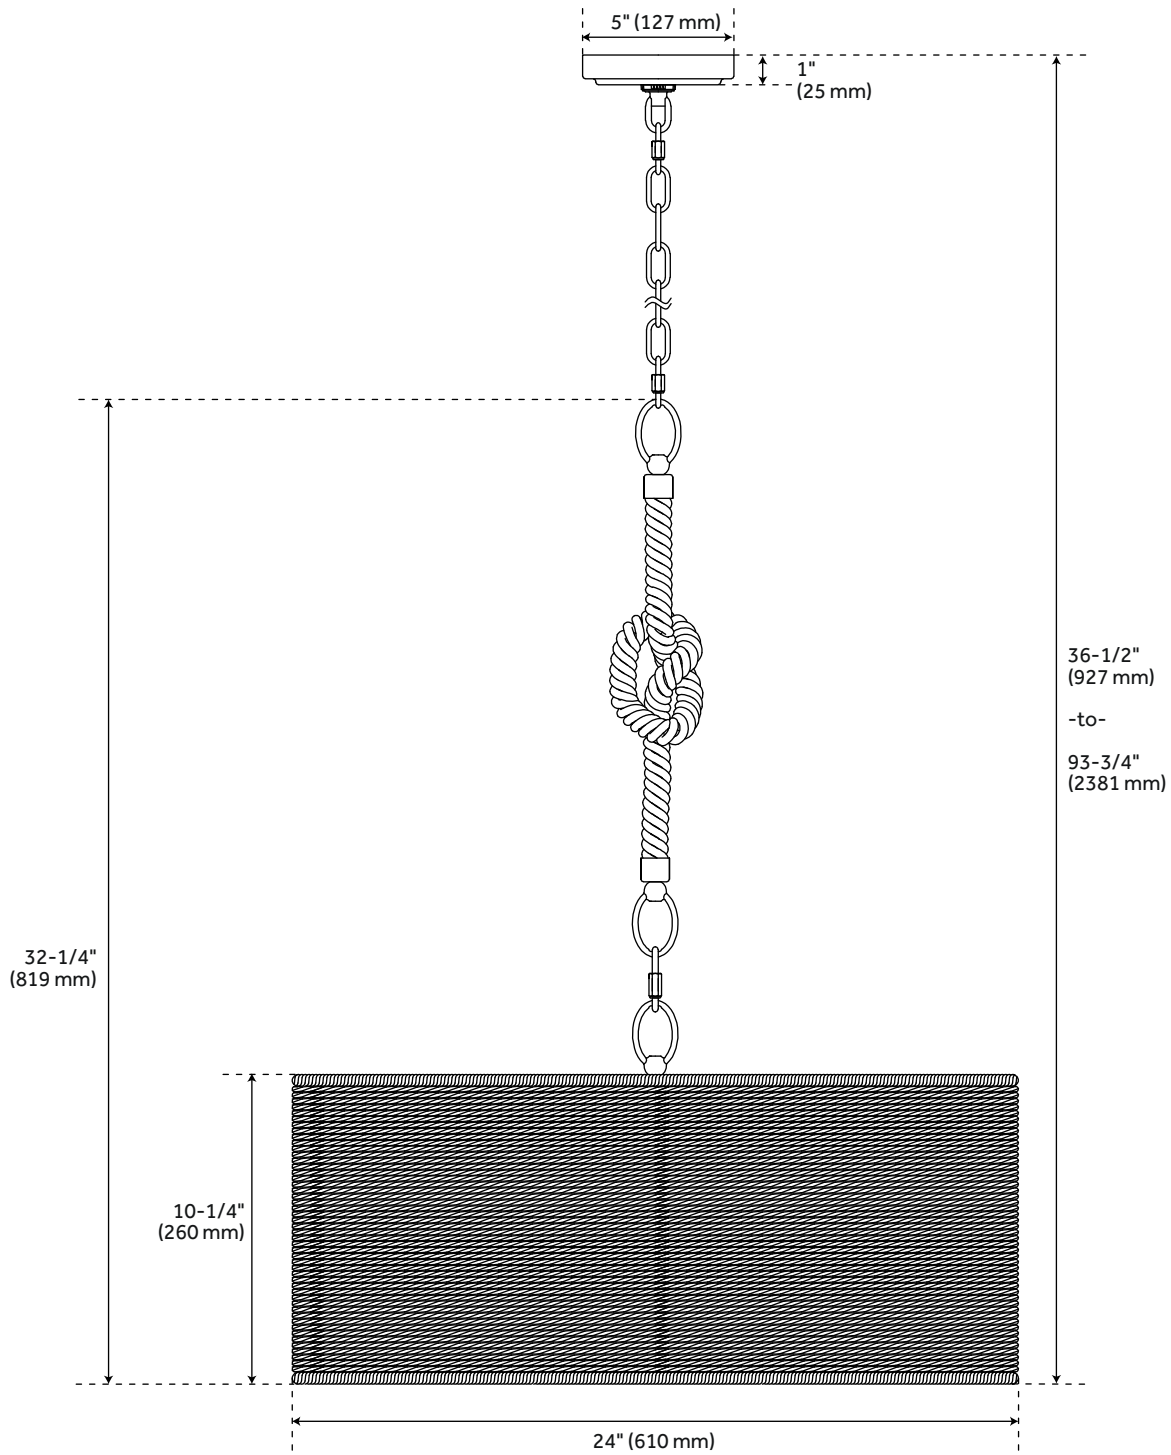

Product Finish: Matte White

Material: Steel, Rope

Width: 24"

Height: 32-1/4"

Mounting Hardware Included: Yes

Shade Finish: White

Number of Bulbs: 4

Location Type: Suitable for Dry Locations

Bulbs Included: No

Bulb Type: Medium E26

Wattage per Bulb: 75

Canopy/Backplate Depth: 1"

Canopy/Backplate Width: 5" Weight: 12.43

Wire Length: 180

Sloped Ceiling Compatible: Yes

REVISED 7/12/2023

LODELLE 4-LIGHT PENDANT - MATTE WHITE

SKU: 484487

Code: SHPL3564

ADDITIONAL FEATURES

- Hardwired.
- Decorative white cotton rope.

REVISED 7/12/2023

LODELLE 4-LIGHT PENDANT - MATTE WHITE

SKU: 484487
Code: SHPL3564

All dimensions and specifications are nominal and may vary. Use actual products for accuracy in critical situations.