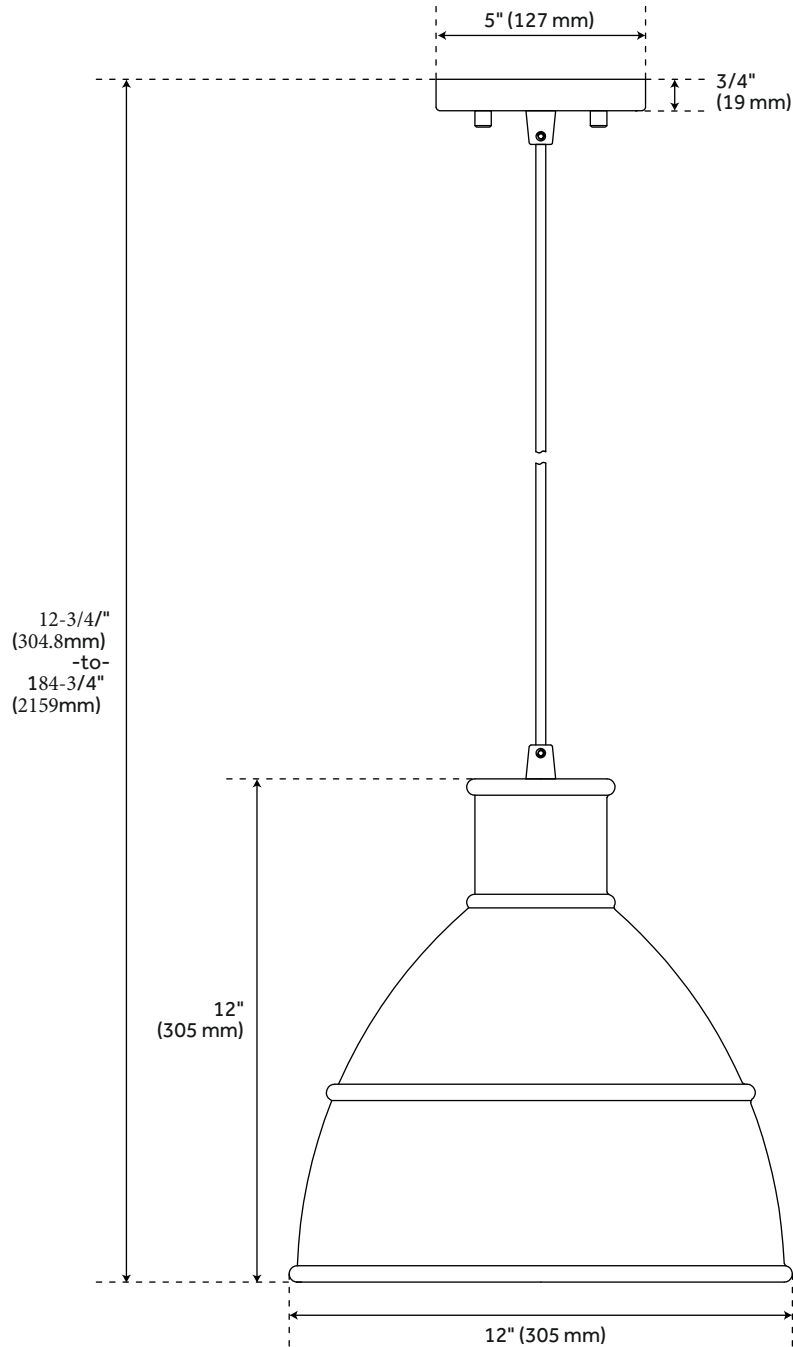

GLENCROFT PENDANT - SLATE GREY - SINGLE LIGHT

SKU: 484506 Code:
SSHPL3591SLGR

FEATURES

Installation Type: Ceiling Mount
Design: Industrial
Product Finish: Slate Grey
Material: Steel
Width: 12"
Height: 12"
Mounting Hardware Included: Yes
Shade Finish: Slate Grey
Number of Bulbs: 1
Location Type: Suitable for Dry
Locations Bulbs Included: No
Bulb Type: Incandescent
Wattage per Bulb: 60W
Canopy/Backplate Depth: 3/4"
Canopy/Backplate Width: 5"
Wire Length: 12"
Sloped Ceiling Compatible: Yes

REVISED 4/17/2023

GLENCROFT PENDANT - SLATE GREY - SINGLE LIGHT

SKU: 484506

Code: SHPL3591

ADDITIONAL FEATURES

- Hardwired.
- Light Bulb Base Type: Medium-E26.
- 12" of wire above the canopy (black & white wire) that connects to the ceiling.
- Decorative Cord Length is 72"

REVISED 4/17/2023

GLENCROFT PENDANT - SINGLE LIGHT

SKU: 484506
Code: SHPL3591

All dimensions and specifications are nominal and may vary. Use actual products for accuracy in critical situations.