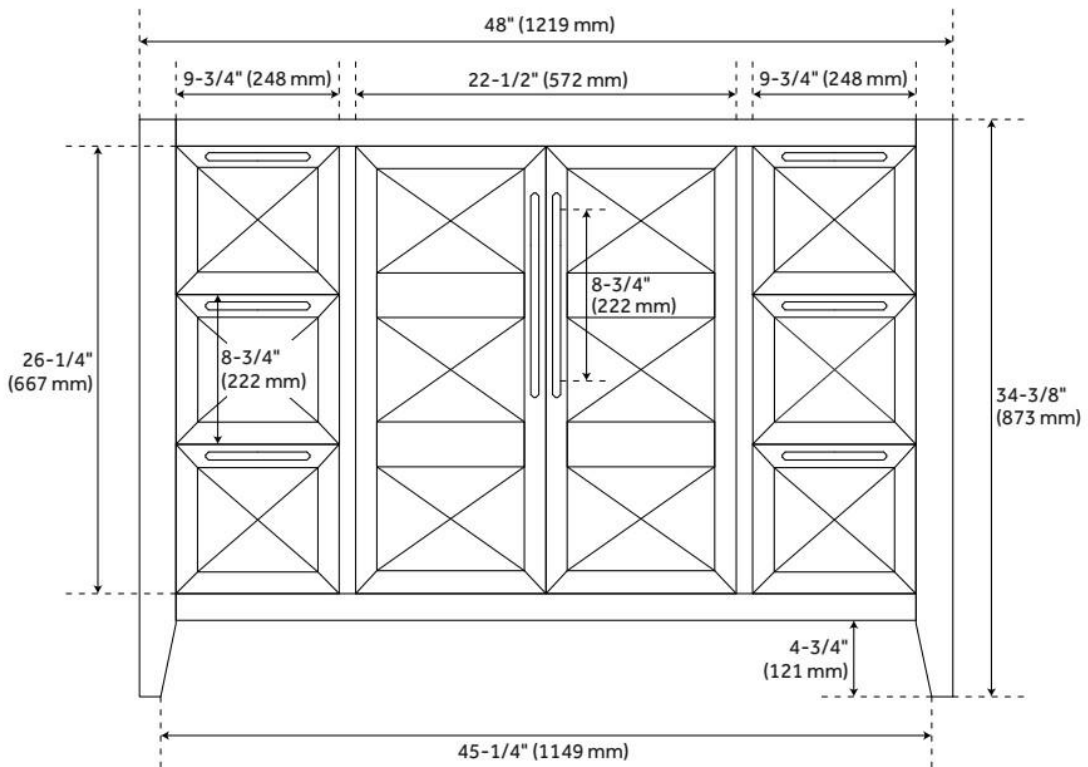

48" HOLMESDALE VANITY - BLACK - VANITY CABINET ONLY

SKU: 484513
Code: SH484513

REVISED 8/1/2024