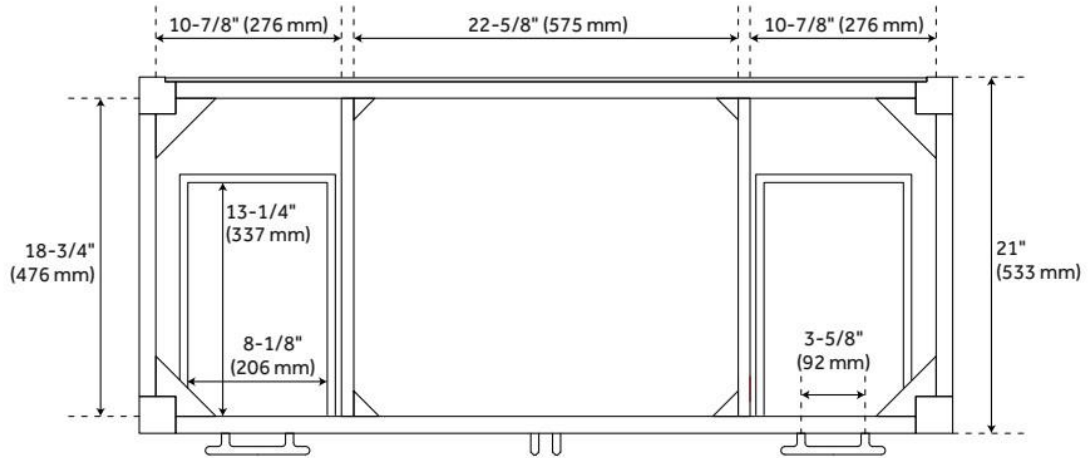

48" HOLMESDALE VANITY - BLACK - VANITY CABINET ONLY

SKU: 484513
Code: SH484513

REVISED 8/1/2024