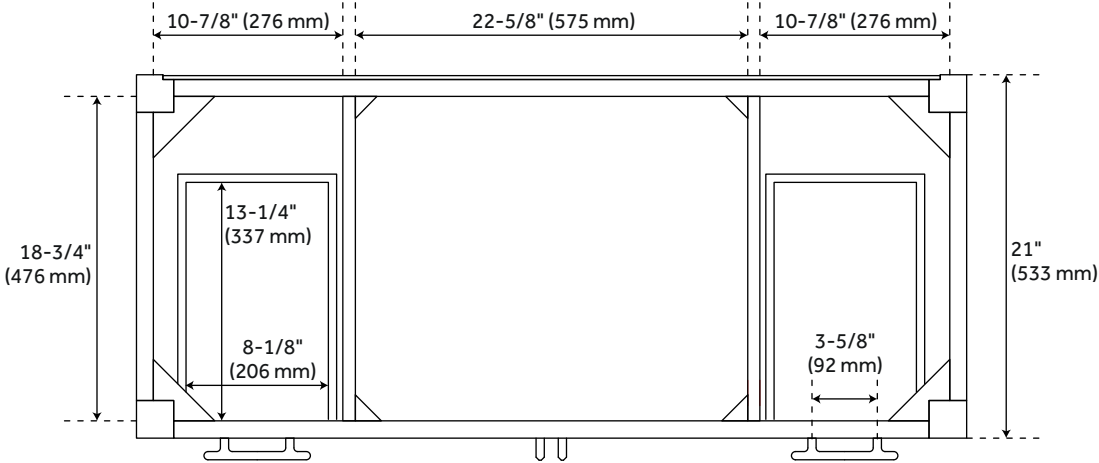

48" HOLMESDALE VANITY WITH RECTANGULAR UNDERMOUNT SINK - BLACK

SKU: 953859-48-RUMB

Code: SH484523, SH484524, SH484525, SH484526, SH484527, SH484528, SH484529, SH484530

FEATURES

Installation Type: Freestanding
Features: Sink Included;Soft-Close Hinges;Matching Mirror
Product Finish: Black
Material: Wood
Number of Doors: 2
Number of Drawers: 6
Width: 48"
Height: 34-3/8"
Depth: 21"
Assembly Required: No
Number of Shelves: 1
Dovetail Drawers: Yes
Number of Basins: 1
Sink Installation: Undermount - Rectangle
Basin Length: 18-1/8"
Basin Width: 12-3/4"
Water Depth To Overflow: 4-1/8"
Fits Drain Hole Size: 1-1/2"
Faucet Included: No
Sink Material: Porcelain
Vanity Top Thickness: 3cm
Water Depth to Rim: 5-1/2"
Adjustable Shelves: Yes
Hardware Finish: Gunmetal
Built-In Adjusters: Yes
Sink Included: Yes
Sink Color: White
Basin Overflow: Yes
Vanity Top Included: Yes
Vanity Top Depth: 22"
Vanity Top Width: 49"
Backsplash: Yes
Mirror Included: No
Recommended Accessories: 9371978, 10054809

REVISED 4/5/2023

48" HOLMESDALE VANITY WITH RECTANGULAR UNDERMOUNT SINK - BLACK

SKU: 953859-48-RUMB

Code: SH484523, SH484524, SH484525, SH484526, SH484527, SH484528, SH484529, SH484530

ADDITIONAL FEATURES

- Pyramid-shaped door panels.
- Includes a matching backsplash and white porcelain sink.
- Polished Carrara Marble is sourced from Italy.
- Each stone top is carved from a single piece of stone and will feature natural variations.
- See Installation Instructions for directions to attach the vanity top and sink.
- All dimensions are ($\pm 1/2"$).
- [Wood finish samples available.](#)

REVISED 4/5/2023

48" HOLMESDALE VANITY - BLACK

All dimensions and specifications are nominal and may vary. Use actual products for accuracy in critical situations.