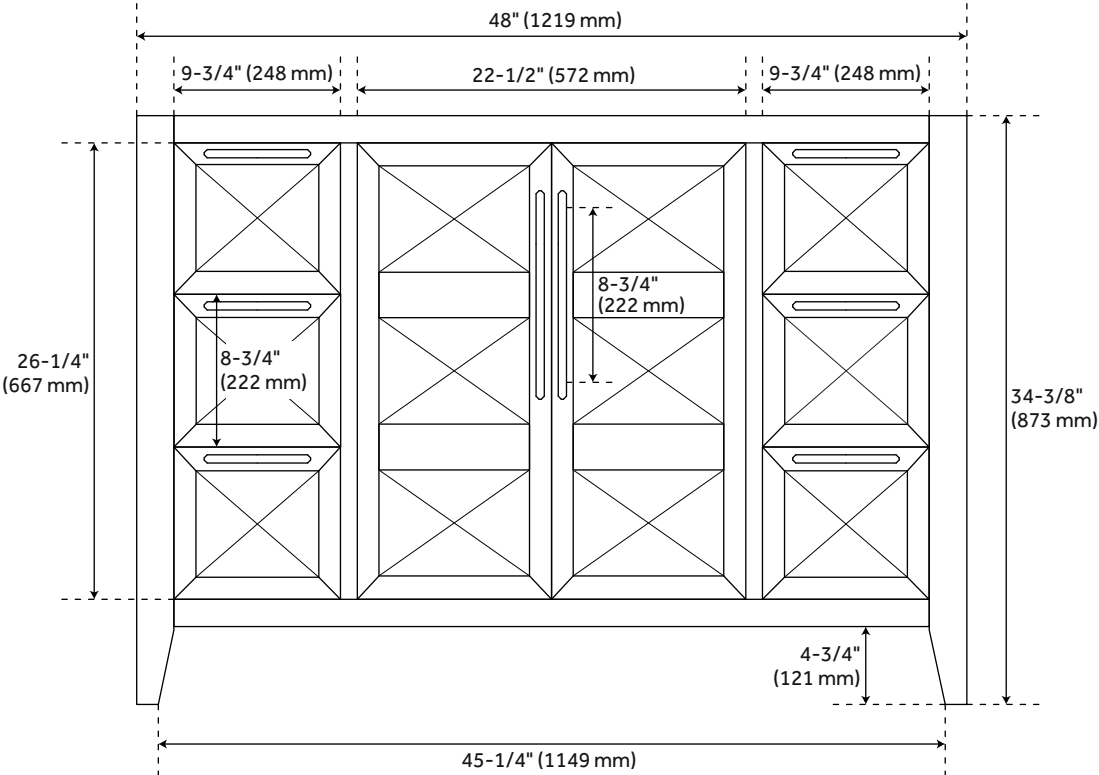

48" HOLMESDALE VANITY WITH RECTANGULAR UNDERMOUNT SINK - BLACK

SKU: 953859-48-RUMB

Code: SH484523, SH484524, SH484525, SH484526, SH484527, SH484528, SH484529, SH484530

FEATURES

Installation Type: Freestanding
Features: Sink Included;Soft-Close Hinges;Matching Mirror
Product Finish: Black
Material: Wood
Number of Doors: 2
Number of Drawers: 6
Width: 48"
Height: 34-3/8"
Depth: 21"
Assembly Required: No
Number of Shelves: 1
Dovetail Drawers: Yes
Number of Basins: 1
Sink Installation: Undermount - Rectangle
Basin Length: 18-1/8"
Basin Width: 12-3/4"
Water Depth To Overflow: 4-1/8"
Fits Drain Hole Size: 1-1/2"
Faucet Included: No
Sink Material: Porcelain
Vanity Top Thickness: 3cm
Water Depth to Rim: 5-1/2"
Adjustable Shelves: Yes
Hardware Finish: Gunmetal
Built-In Adjusters: Yes
Sink Included: Yes
Sink Color: White
Basin Overflow: Yes
Vanity Top Included: Yes
Vanity Top Depth: 22"
Vanity Top Width: 49"
Backsplash: Yes
Mirror Included: No
Recommended Accessories: 9371978, 10054809

REVISED 4/5/2023

48" HOLMESDALE VANITY WITH RECTANGULAR UNDERMOUNT SINK - BLACK

SKU: 953859-48-RUMB

Code: SH484523, SH484524, SH484525, SH484526, SH484527, SH484528, SH484529, SH484530

ADDITIONAL FEATURES

- Pyramid-shaped door panels.
- Includes a matching backsplash and white porcelain sink.
- Polished Carrara Marble is sourced from Italy.
- Each stone top is carved from a single piece of stone and will feature natural variations.
- See Installation Instructions for directions to attach the vanity top and sink.
- All dimensions are ($\pm 1/2"$).
- [Wood finish samples available.](#)

REVISED 4/5/2023

48" HOLMESDALE VANITY - BLACK

All dimensions and specifications are nominal and may vary. Use actual products for accuracy in critical situations.